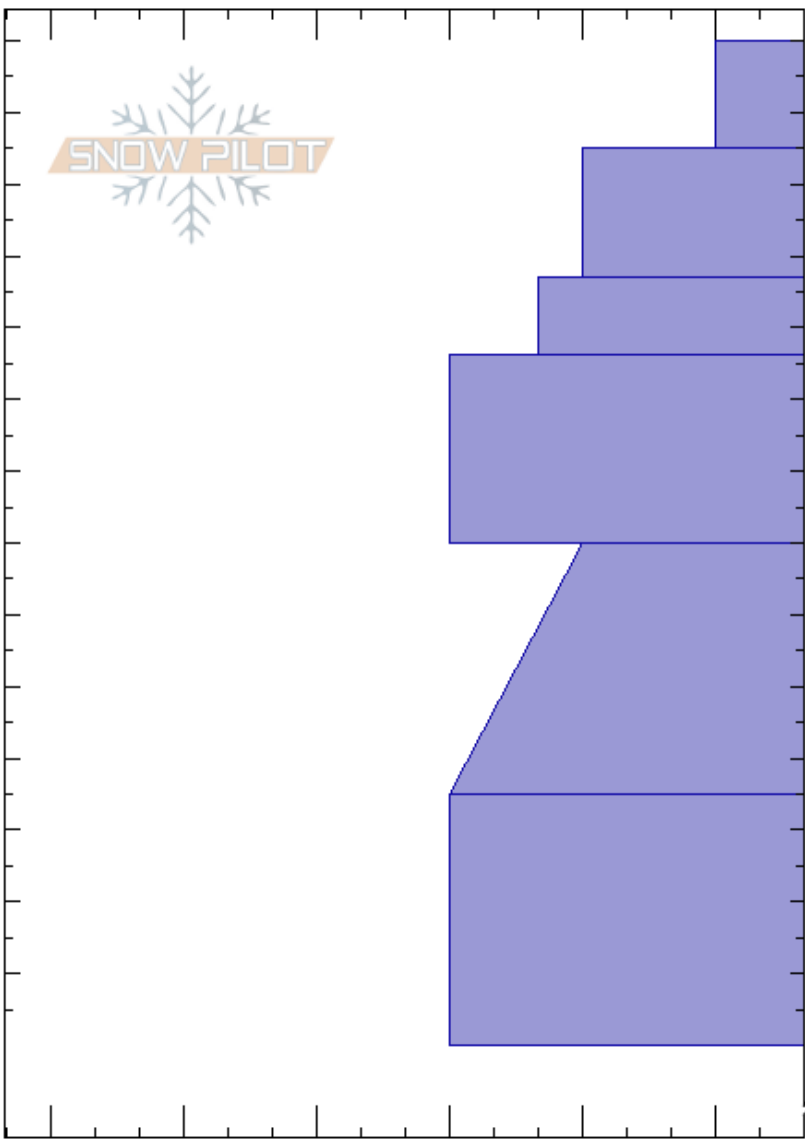

Middle Basin
 Madison Range-N
 MT
 Elevation: 9132 ft
 Aspect: 40°
 Specifics:

Hannah Marshall
 03/13/2022 - 1:00pm
 Co-ord: 45.32473N, -111.38054W
 Slope Angle:
 Wind Loading:

Stability:
 Air Temperature:
 Sky Cover: OVC
 Precipitation: S-1
 Wind:

HS: 180

Layer Notes:

Elevation (ft)	Crystal		ρ kg/m ³	Stability tests & Layer comments
	Form	Size		
180				
170	+			
160	/			
150				
140	/			
130				
120	•			
110				
100	⊖	1		
90				
80				
70				
60	⊖	2-3		
50				
40				← ECTX
0				