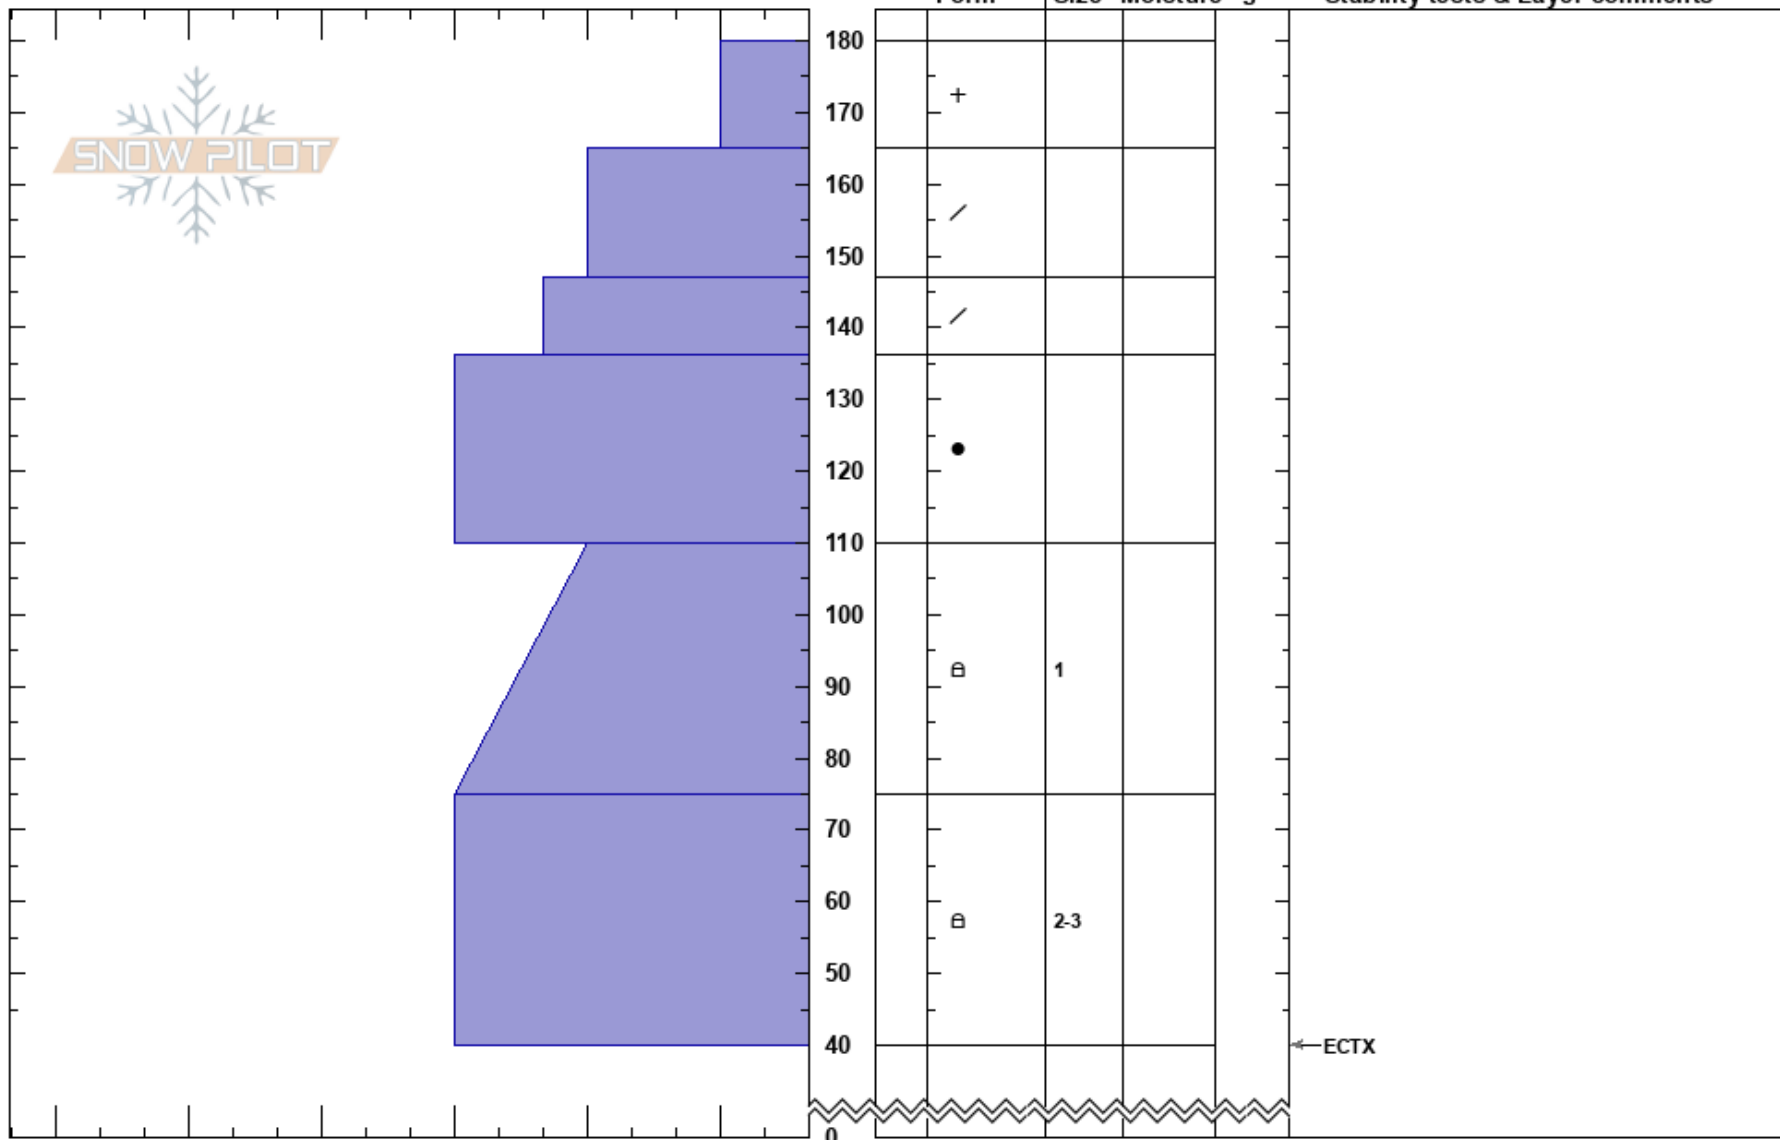

Middle Basin
 Madison Range-N
 MT
 Elevation: 9132 ft
 Aspect: 40°
 Specifics:

Hannah Marshall
 03/13/2022 - 1:00pm
 Co-ord: 45.32473N, -111.38054W
 Slope Angle:
 Wind Loading:

Stability:
 Air Temperature:
 Sky Cover: OVC
 Precipitation: S-1
 Wind:

HS: 180

Layer Notes:

← ECTX

Notes: