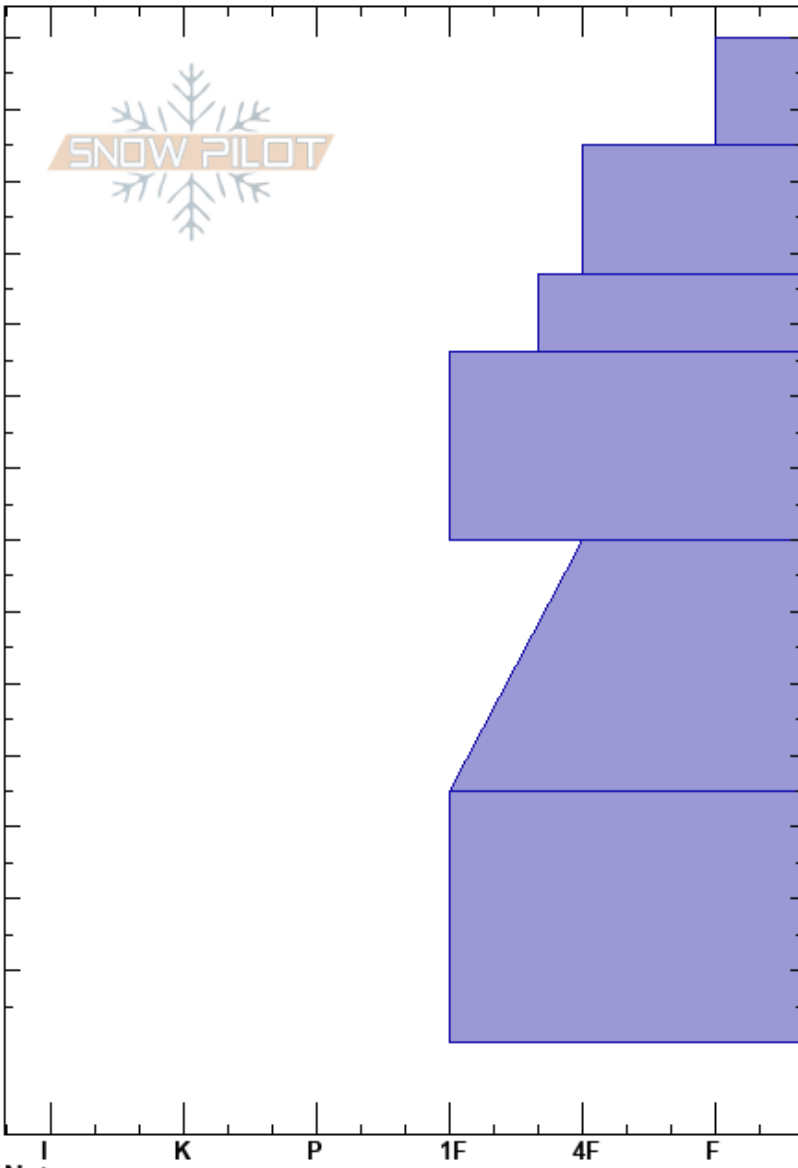

Middle Basin  
 Madison Range-N  
 MT  
 Elevation: 9132 ft  
 Aspect: 40°  
 Specifics:

Hannah Marshall  
 03/13/2022 - 1:00pm  
 Co-ord: 45.32473N, -111.38054W  
 Slope Angle:  
 Wind Loading:

Stability:  
 Air Temperature:  
 Sky Cover: OVC  
 Precipitation: S-1  
 Wind:  
 HS: 180  
 Layer Notes:

Crystal Form	Crystal Size	Moisture	$\rho$ kg/m <sup>3</sup>	Stability tests & Layer comments
+				
/				
/				
•				
⊖	1			
⊖	2-3			
				← ECTX

Notes: