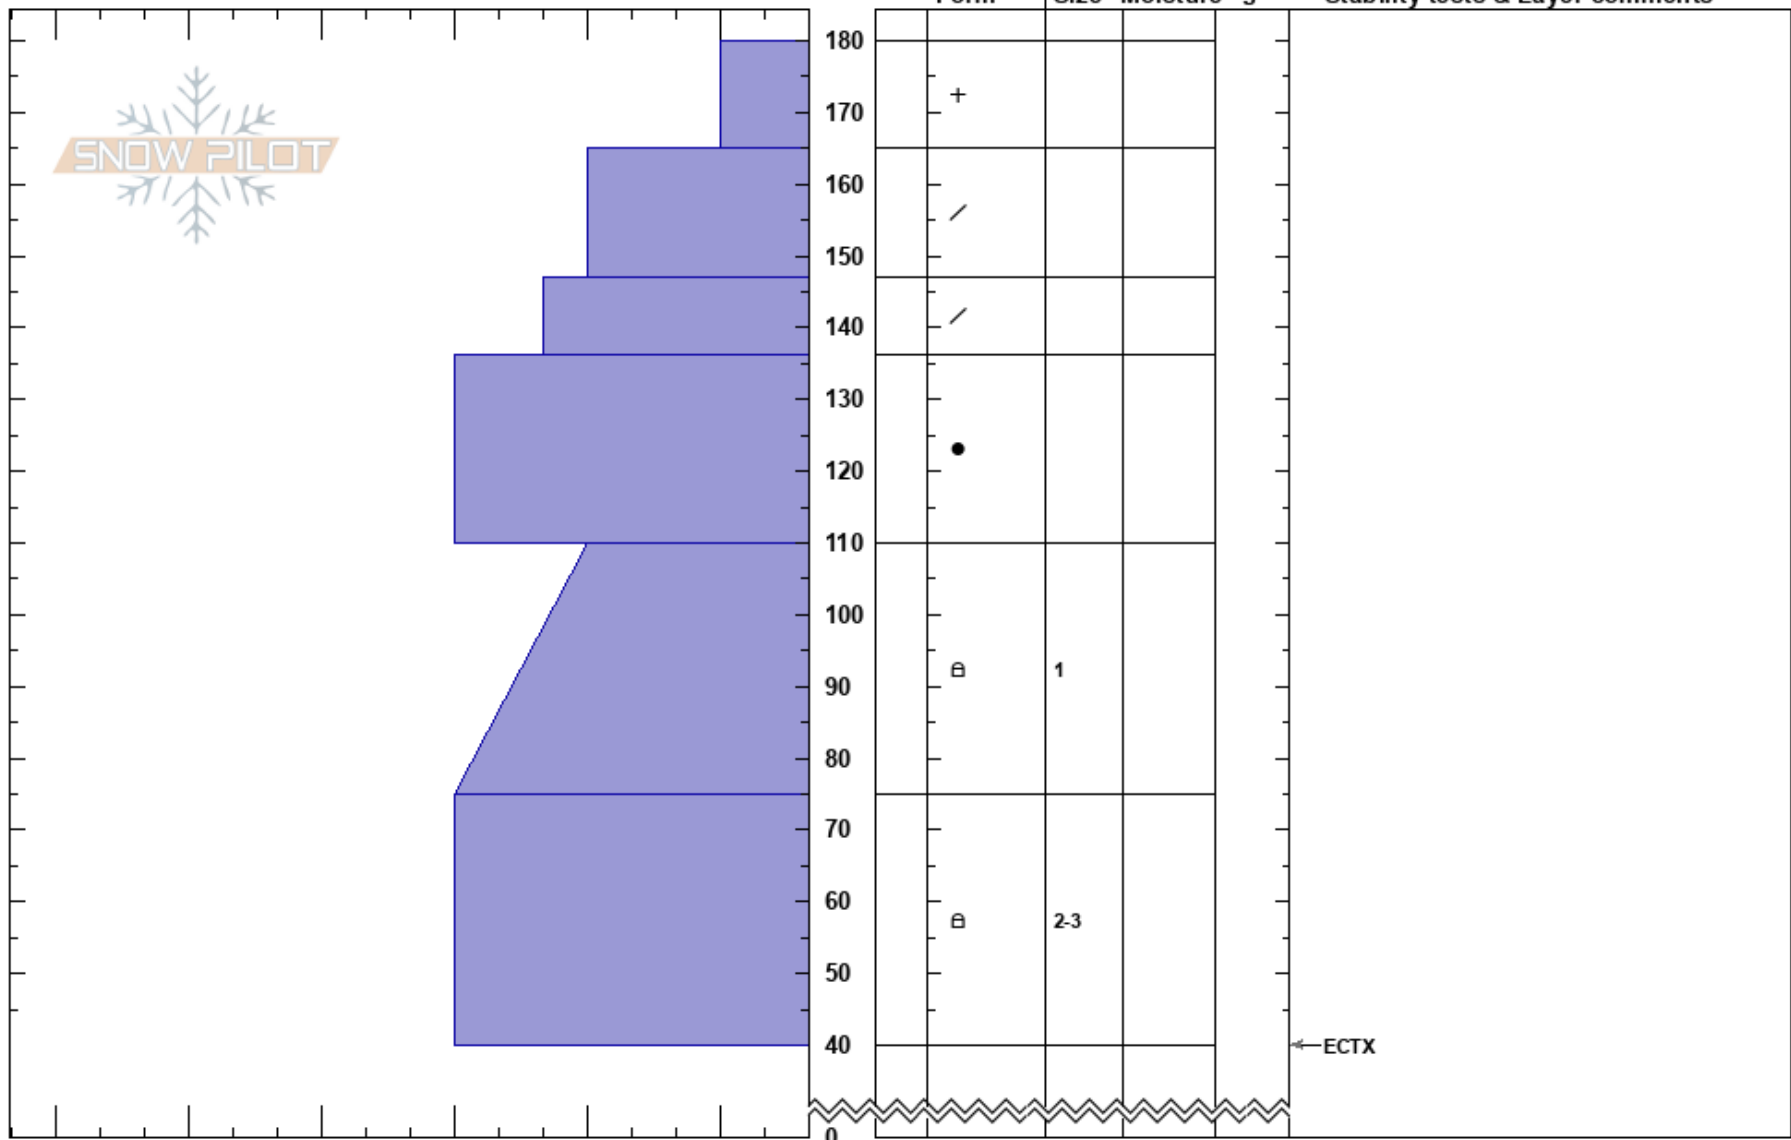

Middle Basin
 Madison Range-N
 MT
 Elevation: 9132 ft
 Aspect: 40°
 Specifics:

Hannah Marshall
 03/13/2022 - 1:00pm
 Co-ord: 45.32473N, -111.38054W
 Slope Angle:
 Wind Loading:

Stability:
 Air Temperature:
 Sky Cover: OVC
 Precipitation: S-1
 Wind:

HS: 180

Layer Notes:

Notes: