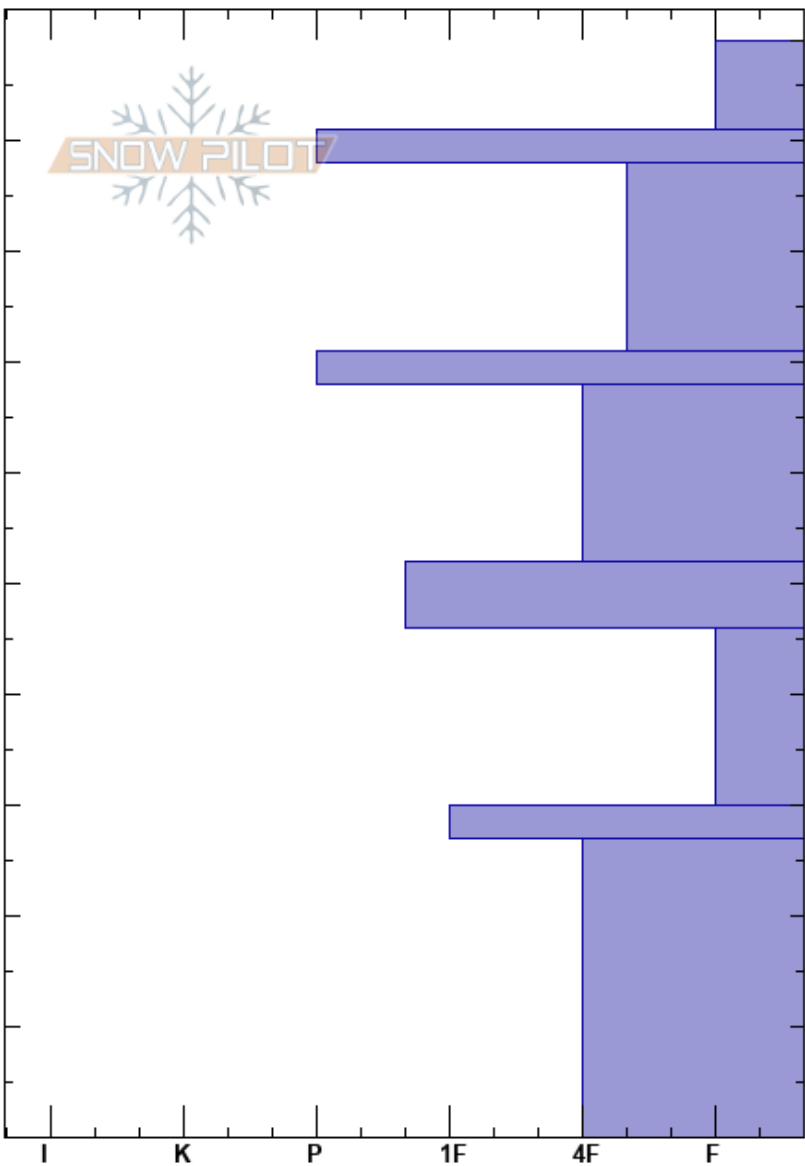

Tyler's  
 Madison Range-N  
 MT  
 Elevation: 9142 ft  
 Aspect: 260°  
 Specifics:

Hannah Marshall's  
 03/13/2022 - 12:00pm  
 Co-ord: 45.32315N, -111.38177W  
 Slope Angle: 28°  
 Wind Loading:

Stability:  
 Air Temperature:  
 Sky Cover: OVC  
 Precipitation: S-1  
 Wind: NW Moderate

HS:99  
 PF: 80  
 PS: 15  
 46-30cm: 1 cm chains  
 27-0cm: 1 cm chains

Crystal Form	Crystal Size	Moisture	$\rho$ kg/m <sup>3</sup>	Stability tests & Layer comments
+				
⊙⊙				
/				
⊙⊙				←ECTP10 @68cm
⊖	1-2			
⊙⊙				←ECTP21 @46cm
^	2-4			46-30cm: 1 cm chains
⊙⊙ (□)	(2)			
^	4-6			27-0cm: 1 cm chains