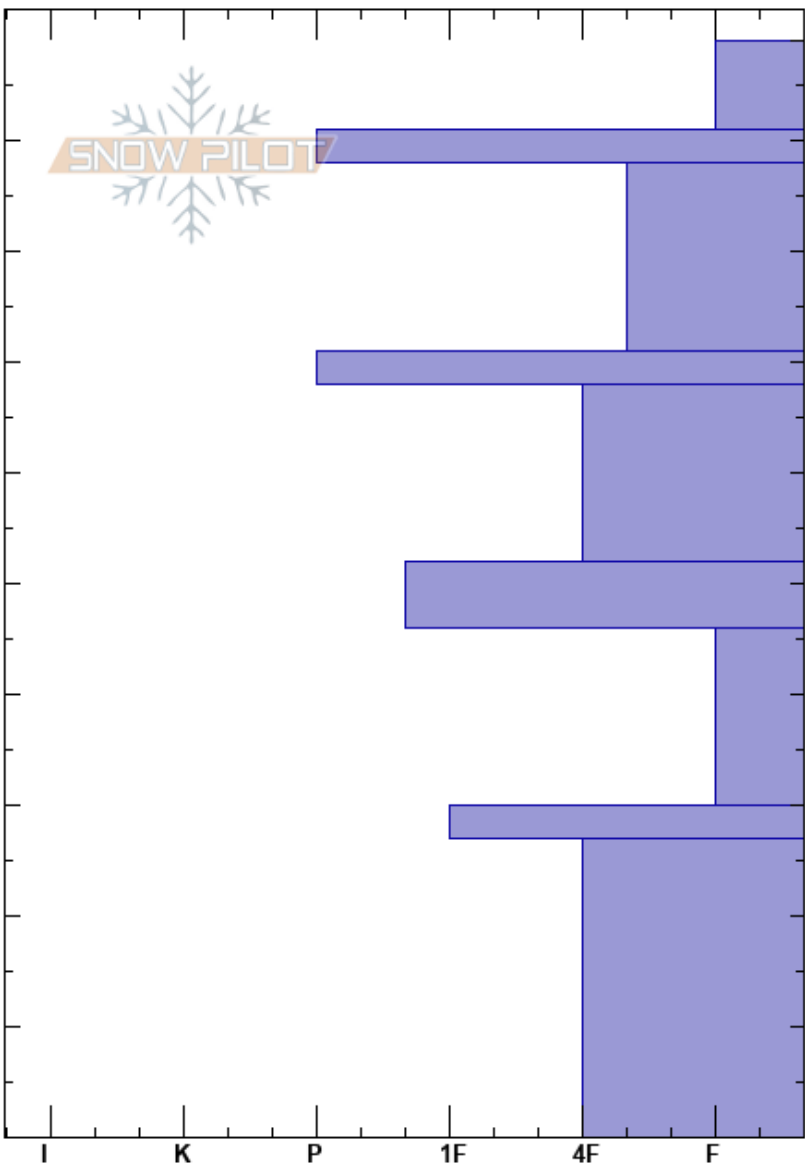

Tyler's
 Madison Range-N
 MT
 Elevation: 9142 ft
 Aspect: 260°
 Specifics:

Hannah Marshall's
 03/13/2022 - 12:00pm
 Co-ord: 45.32315N, -111.38177W
 Slope Angle: 28°
 Wind Loading:

Stability:
 Air Temperature:
 Sky Cover: OVC
 Precipitation: S-1
 Wind: NW Moderate

HS:99
 PF: 80
 PS: 15
 46-30cm: 1 cm chains
 27-0cm: 1 cm chains

Crystal Form	Crystal Size	Moisture	ρ kg/m ³	Stability tests & Layer comments
+				
⊙⊙				
/				
⊙⊙				←ECTP10 @68cm
⊖	1-2			
⊙⊙				←ECTP21 @46cm
^	2-4			46-30cm: 1 cm chains
⊙⊙ (□)	(2)			
^	4-6			27-0cm: 1 cm chains