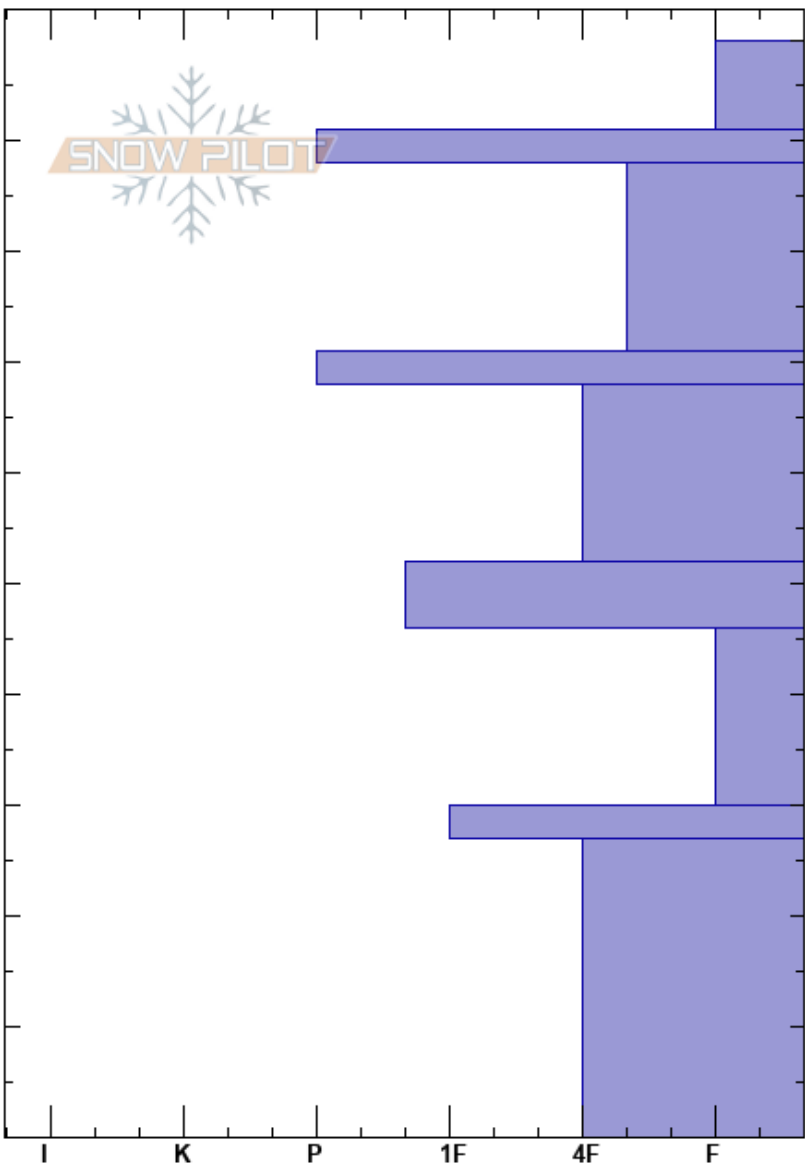

Tyler's
 Madison Range-N
 MT
 Elevation: 9142 ft
 Aspect: 260°
 Specifics:

Hannah Marshall's
 03/13/2022 - 12:00pm
 Co-ord: 45.32315N, -111.38177W
 Slope Angle: 28°
 Wind Loading:

Stability:
 Air Temperature:
 Sky Cover: OVC
 Precipitation: S-1
 Wind: NW Moderate

HS:99
 PF: 80
 PS: 15
 46-30cm: 1 cm chains
 27-0cm: 1 cm chains

Crystal Form	Crystal Size	Moisture	ρ kg/m ³	Stability tests & Layer comments
+				
⊙				
/				
⊙				←ECTP10 @68cm
⊖	1-2			
⊙				←ECTP21 @46cm
^	2-4			46-30cm: 1 cm chains
⊙ (□)	(2)			
^	4-6			27-0cm: 1 cm chains