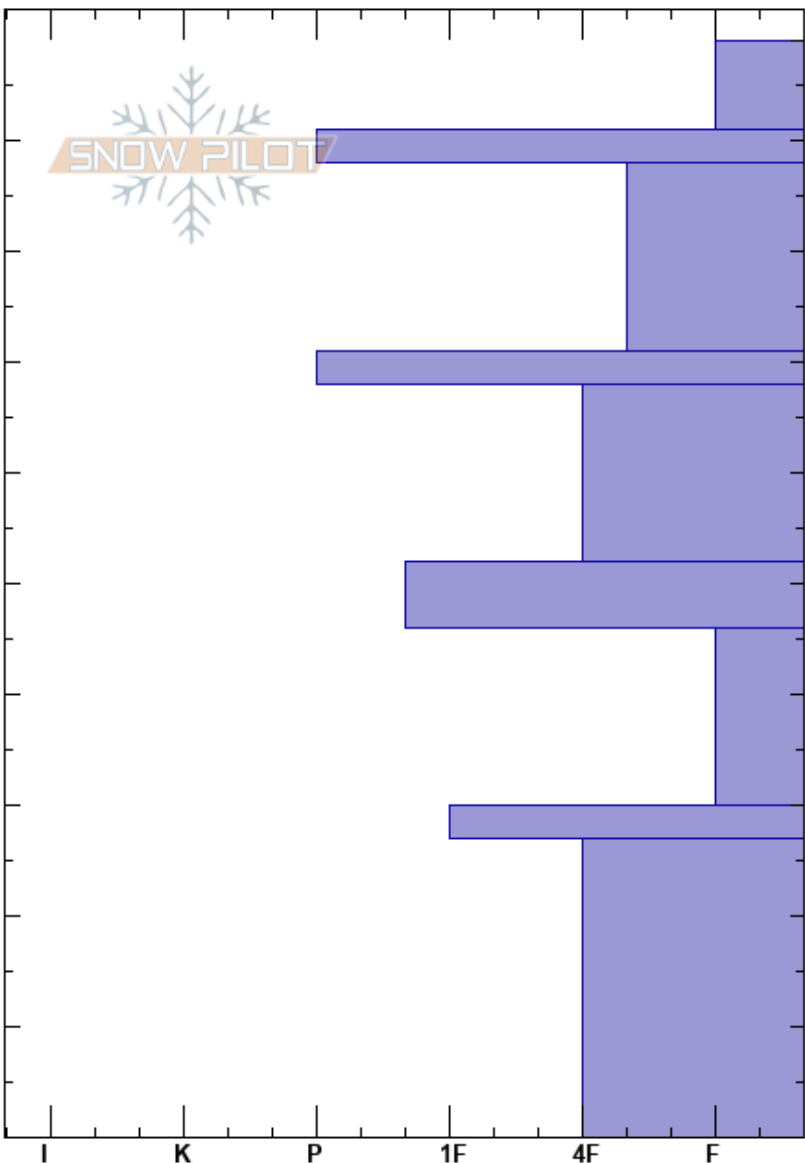

Tyler's
 Madison Range-N
 MT
 Elevation: 9142 ft
 Aspect: 260°
 Specifics:

Hannah Marshall's
 03/13/2022 - 12:00pm
 Co-ord: 45.32315N, -111.38177W
 Slope Angle: 28°
 Wind Loading:

Stability:
 Air Temperature:
 Sky Cover: OVC
 Precipitation: S-1
 Wind: NW Moderate

HS:99
 PF: 80
 PS: 15
 46-30cm: 1 cm chains
 27-0cm: 1 cm chains

Crystal Form	Crystal Size	Moisture	ρ kg/m ³	Stability tests & Layer comments
+				
⊙⊙				
/				
⊙⊙				←ECTP10 @68cm
⊖	1-2			
⊙⊙				←ECTP21 @46cm
^	2-4			46-30cm: 1 cm chains
⊙⊙(□)	(2)			
^	4-6			27-0cm: 1 cm chains