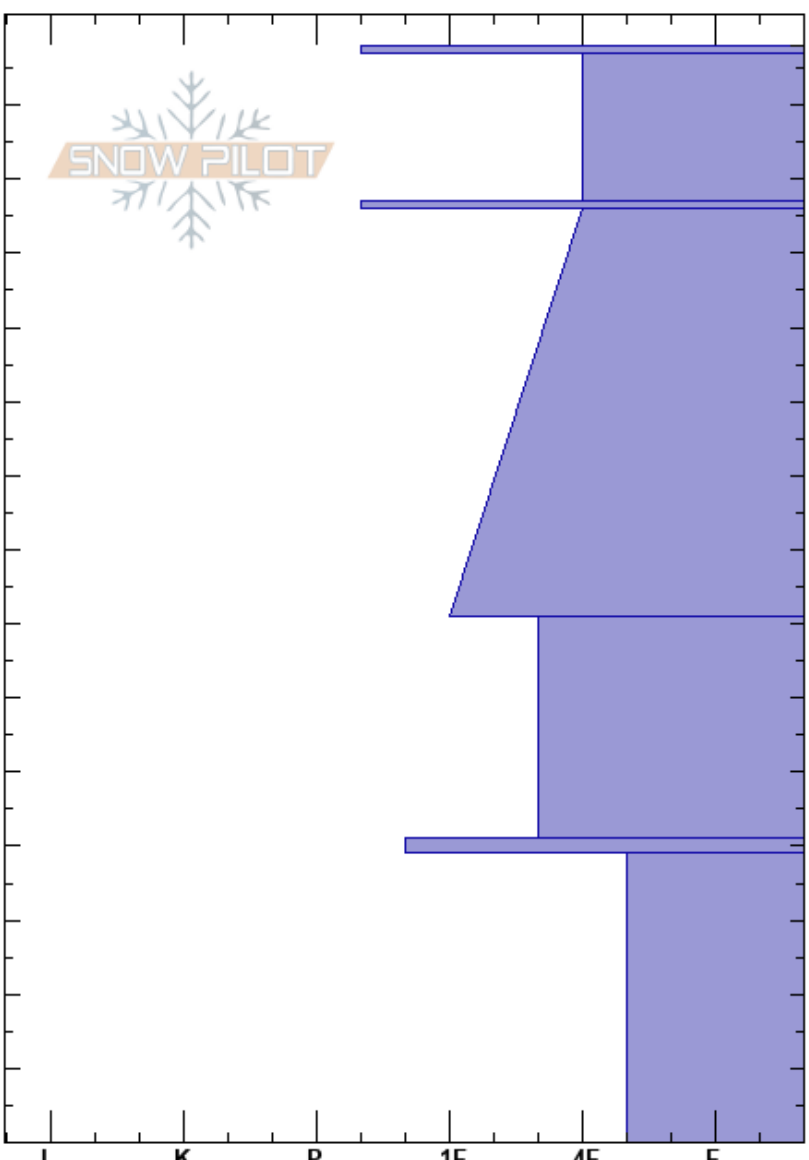

Unc Farm
 Bridger Range
 MT
Elevation: 8300 ft
Aspect: 90°
Specifics: Pit dug in a Ski Area

Bridger Bowl
 03/13/2022 - 9:50am
Co-ord:
Slope Angle: 35°
Wind Loading: previous

Stability:
Air Temperature:
Sky Cover: OVC
Precipitation: S-1
Wind: Calm

Layer Notes:

Depth (cm)	Crystal		Moisture	ρ kg/m ³	Stability tests & Layer comments
	Form	Size			
148	+				
148-140	⊙⊙				
140-130	/	0.5			
130-120	⊙⊙				
120-100					
100-90	•	0.3			
90-80					
80-70					
70-60					
60-50	□	2			
50-40					
40-30	⊙⊙				
30-20					
20-10	□ (∧)	2(3)			
10-0					

← ECTP24 @30cm

Notes: Green