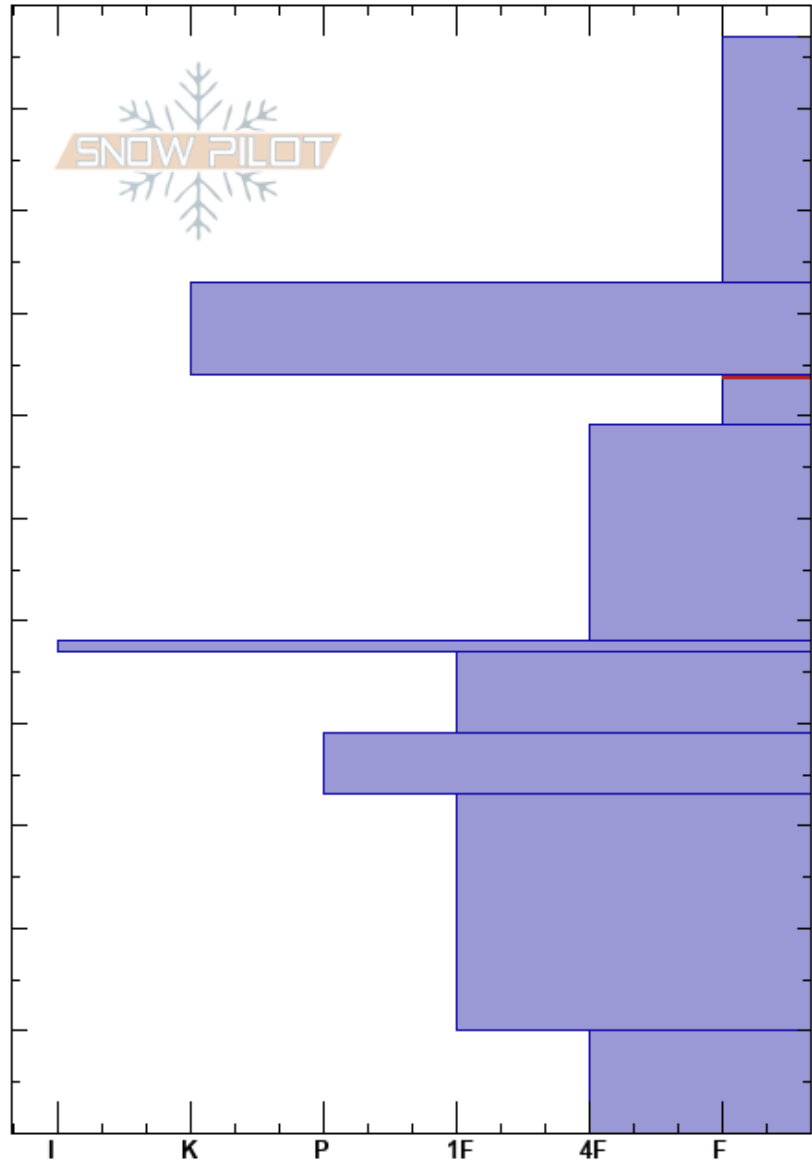

South Face Iron Mtn
 Park Range
 CO
 Elevation: 9252 ft
 Aspect: 167°
 Specifics:

Max Strotbeck
 03/12/2022 - 11:19am
 Co-ord: 40.85680N, -106.98110W
 Slope Angle: 31°
 Wind Loading:

Stability:
 Air Temperature:
 Sky Cover: OVC
 Precipitation: NO
 Wind: SE Light Breeze

HS: 107
 Layer Notes:
 74-69cm: Problematic layer

Height (cm)	Crystal		ρ kg/m ³	Stability tests & Layer comments
	Form	Size		
107				
100				
90				← CT3, PC @94cm ← ECTN6 @94cm
80	⊙⊙			
70				← CT17, SP @74cm broke on facets
60				
50	■			
40				
30				
20				
10				
0				← DTN @0cm