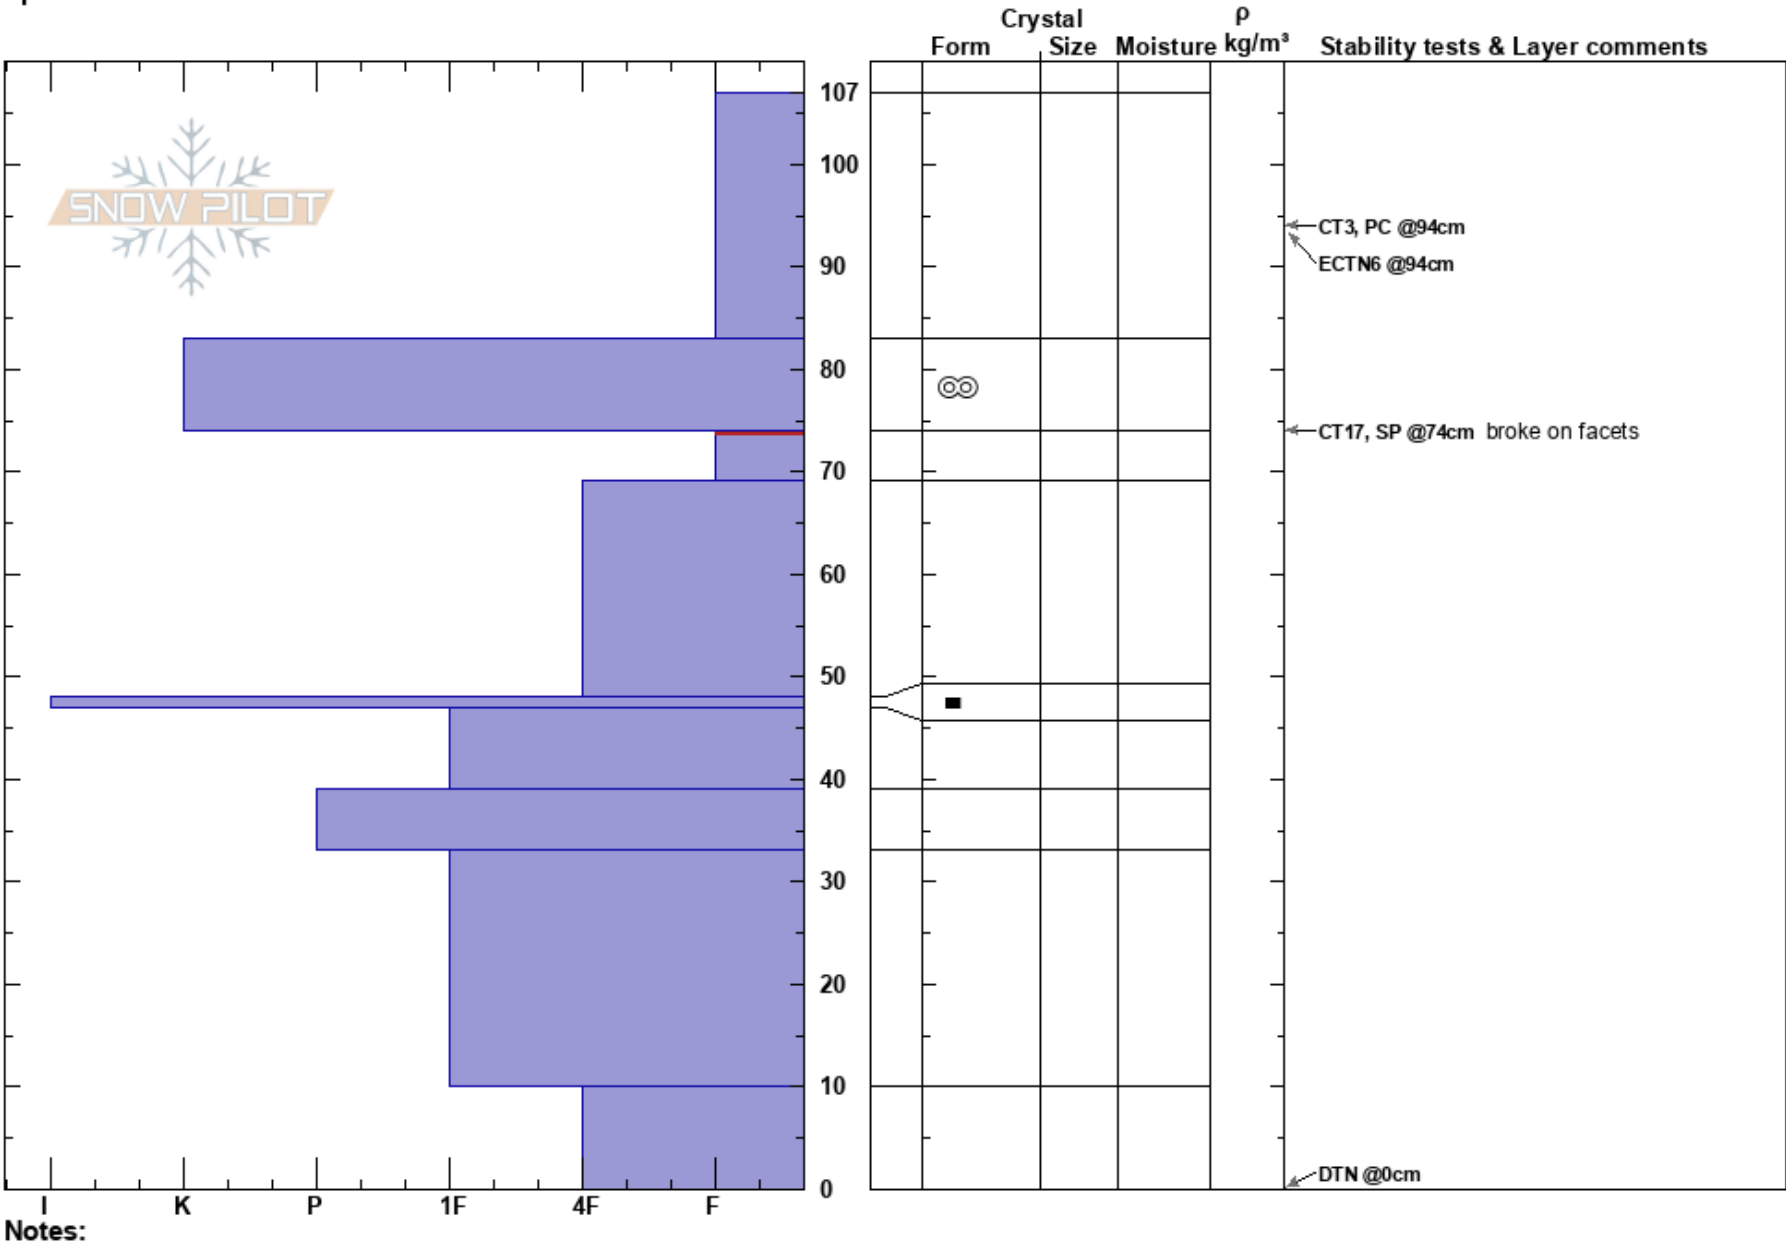

South Face Iron Mtn
 Park Range
 CO
 Elevation: 9252 ft
 Aspect: 167°
 Specifics:

Max Strotbeck
 03/12/2022 - 11:19am
 Co-ord: 40.85680N, -106.98110W
 Slope Angle: 31°
 Wind Loading:

Stability:
 Air Temperature:
 Sky Cover: OVC
 Precipitation: NO
 Wind: SE Light Breeze

HS: 107
 Layer Notes:
 74-69cm: Problematic layer

Notes: