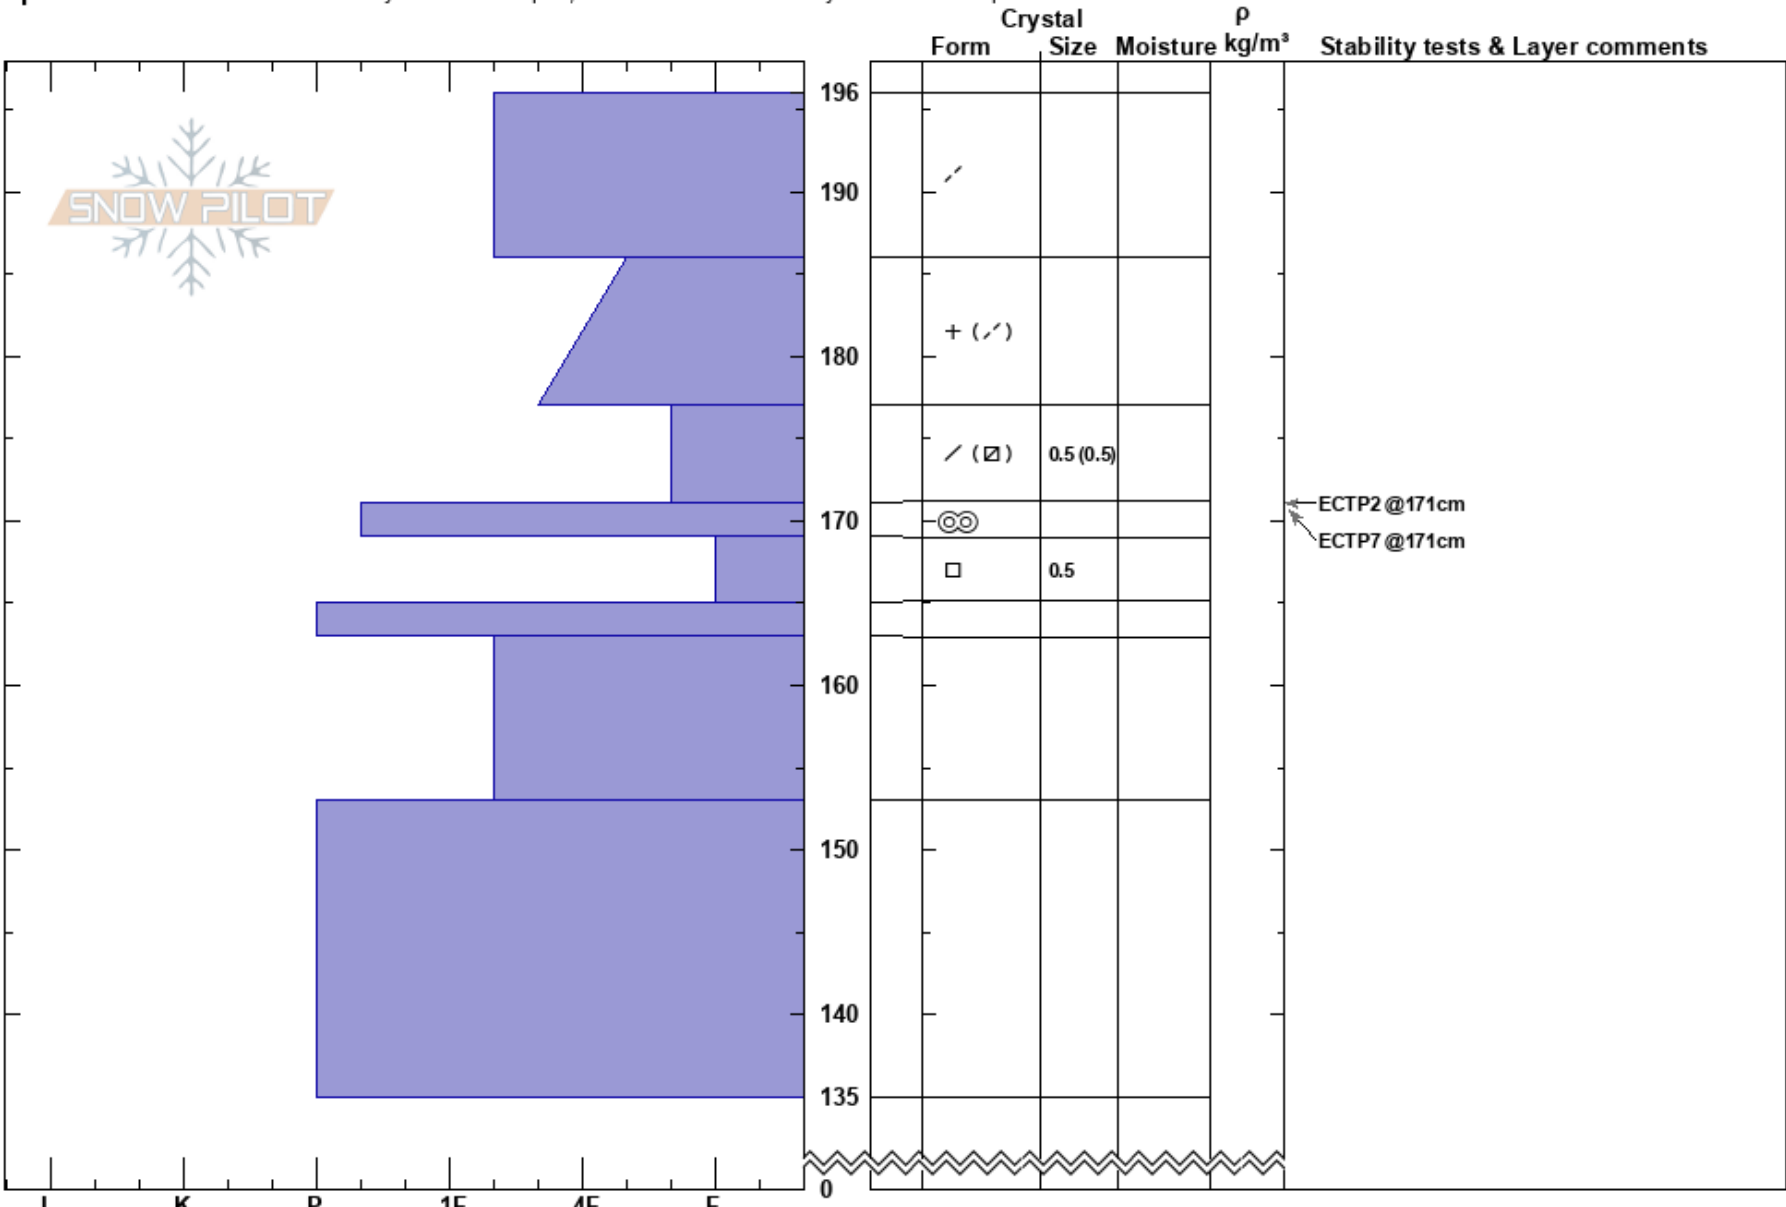

BulloftheWoods/CrownBt
 Cooke City
 MT
 Elevation: 9630 ft
 Aspect: 160°
 Specifics: Recent avalanche activity on similar slopes; Recent avalanche activity on different slopes

Alex Marienthal
 03/12/2022 - 11:10am
 Co-ord: 45.04988N, -109.96113W
 Slope Angle: 14°
 Wind Loading: yes

Stability: Poor
 Air Temperature:
 Sky Cover: OVC
 Precipitation:
 Wind: W Moderate

HS: 196
 Layer Notes:
 196-186cm: Problematic layer

Notes: Top 10"=1.5" SWE (25cm=38mm SWE) this is all snow above MF crust. Top 8"=1.25" SWE (20cm=32mmSWE) is what fell/wind-loaded over last week.