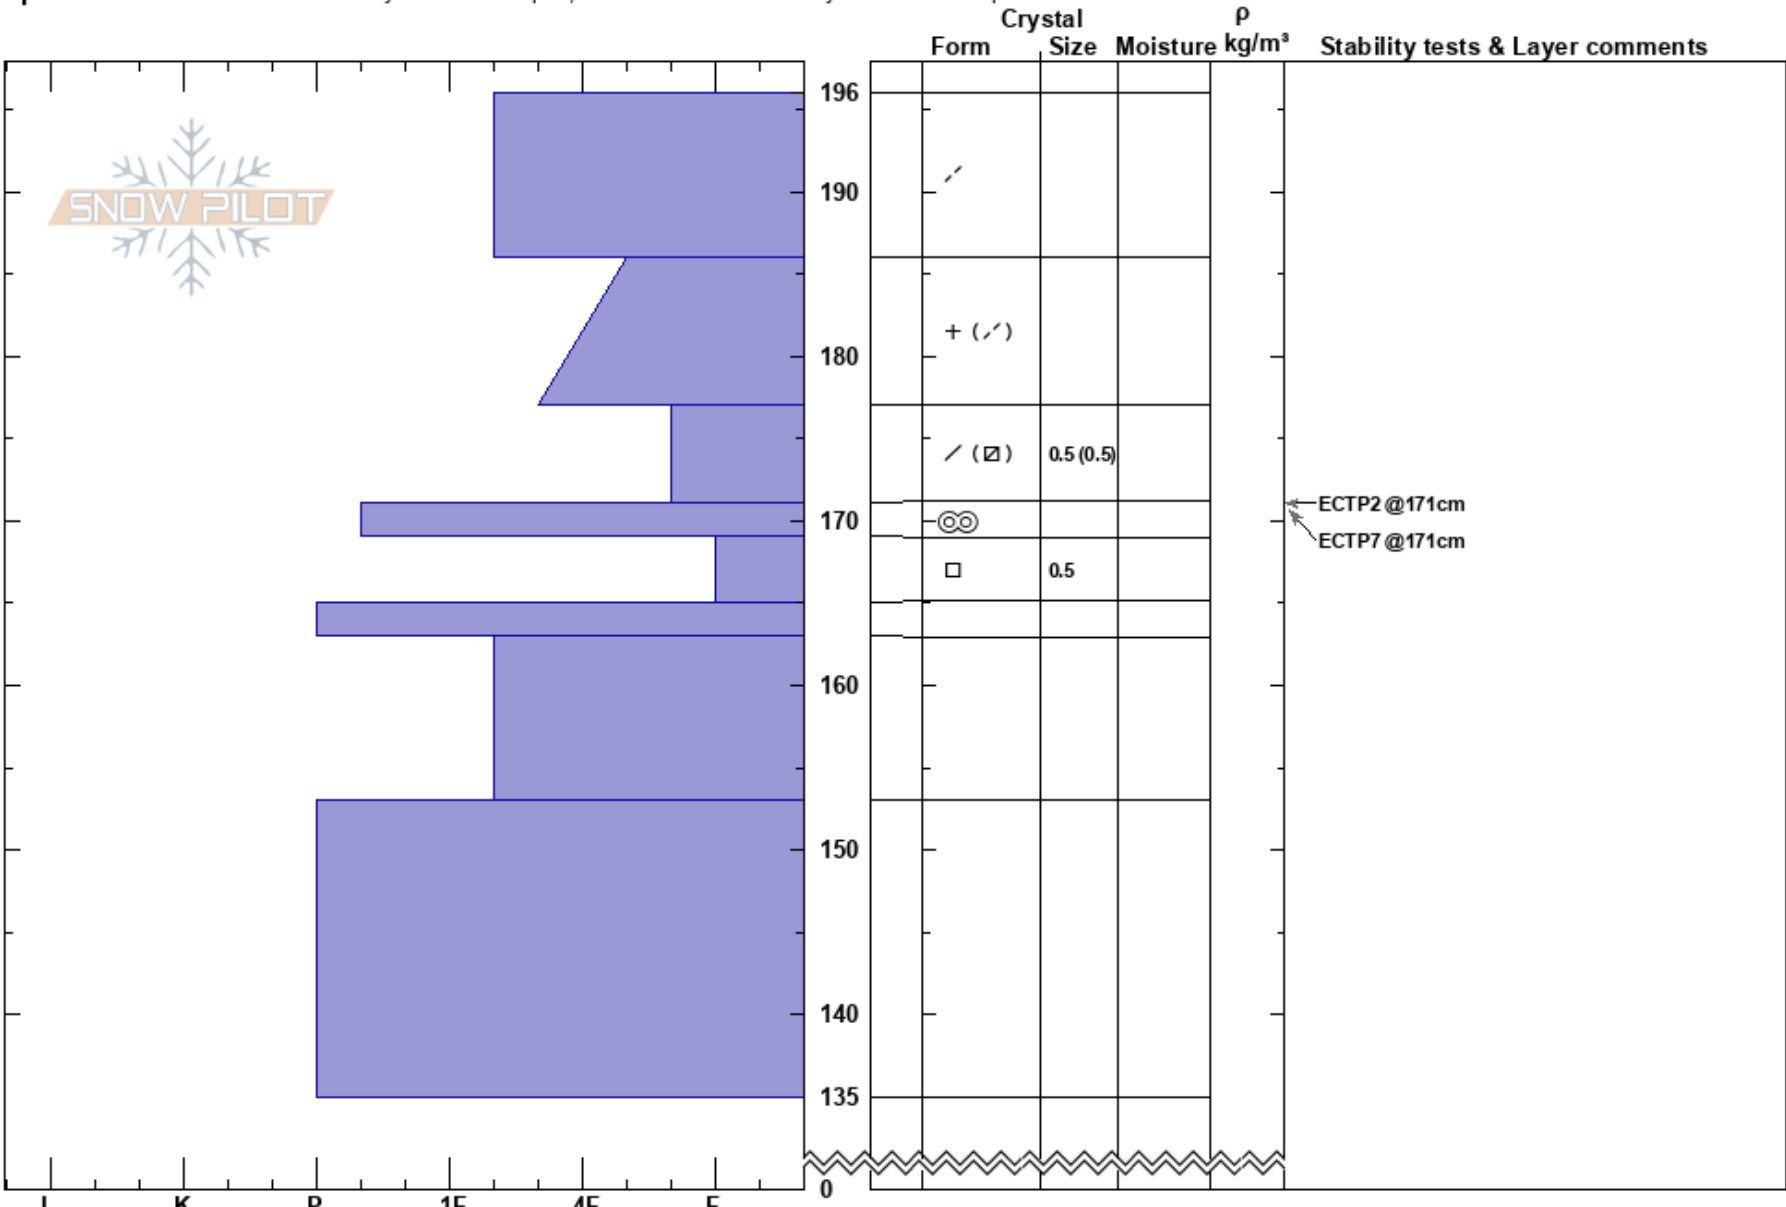

BulloftheWoods/CrownBt  
 Cooke City  
 MT  
 Elevation: 9630 ft  
 Aspect: 160°  
 Specifics: Recent avalanche activity on similar slopes; Recent avalanche activity on different slopes

Alex Marienthal  
 03/12/2022 - 11:10am  
 Co-ord: 45.04988N, -109.96113W  
 Slope Angle: 14°  
 Wind Loading: yes

Stability: Poor  
 Air Temperature:  
 Sky Cover: OVC  
 Precipitation:  
 Wind: W Moderate

HS: 196  
 Layer Notes: 196-186cm: Problematic layer

Notes: Top 10"=1.5" SWE (25cm=38mm SWE) this is all snow above MF crust. Top 8"=1.25" SWE (20cm=32mmSWE) is what fell/wind-loaded over last week.