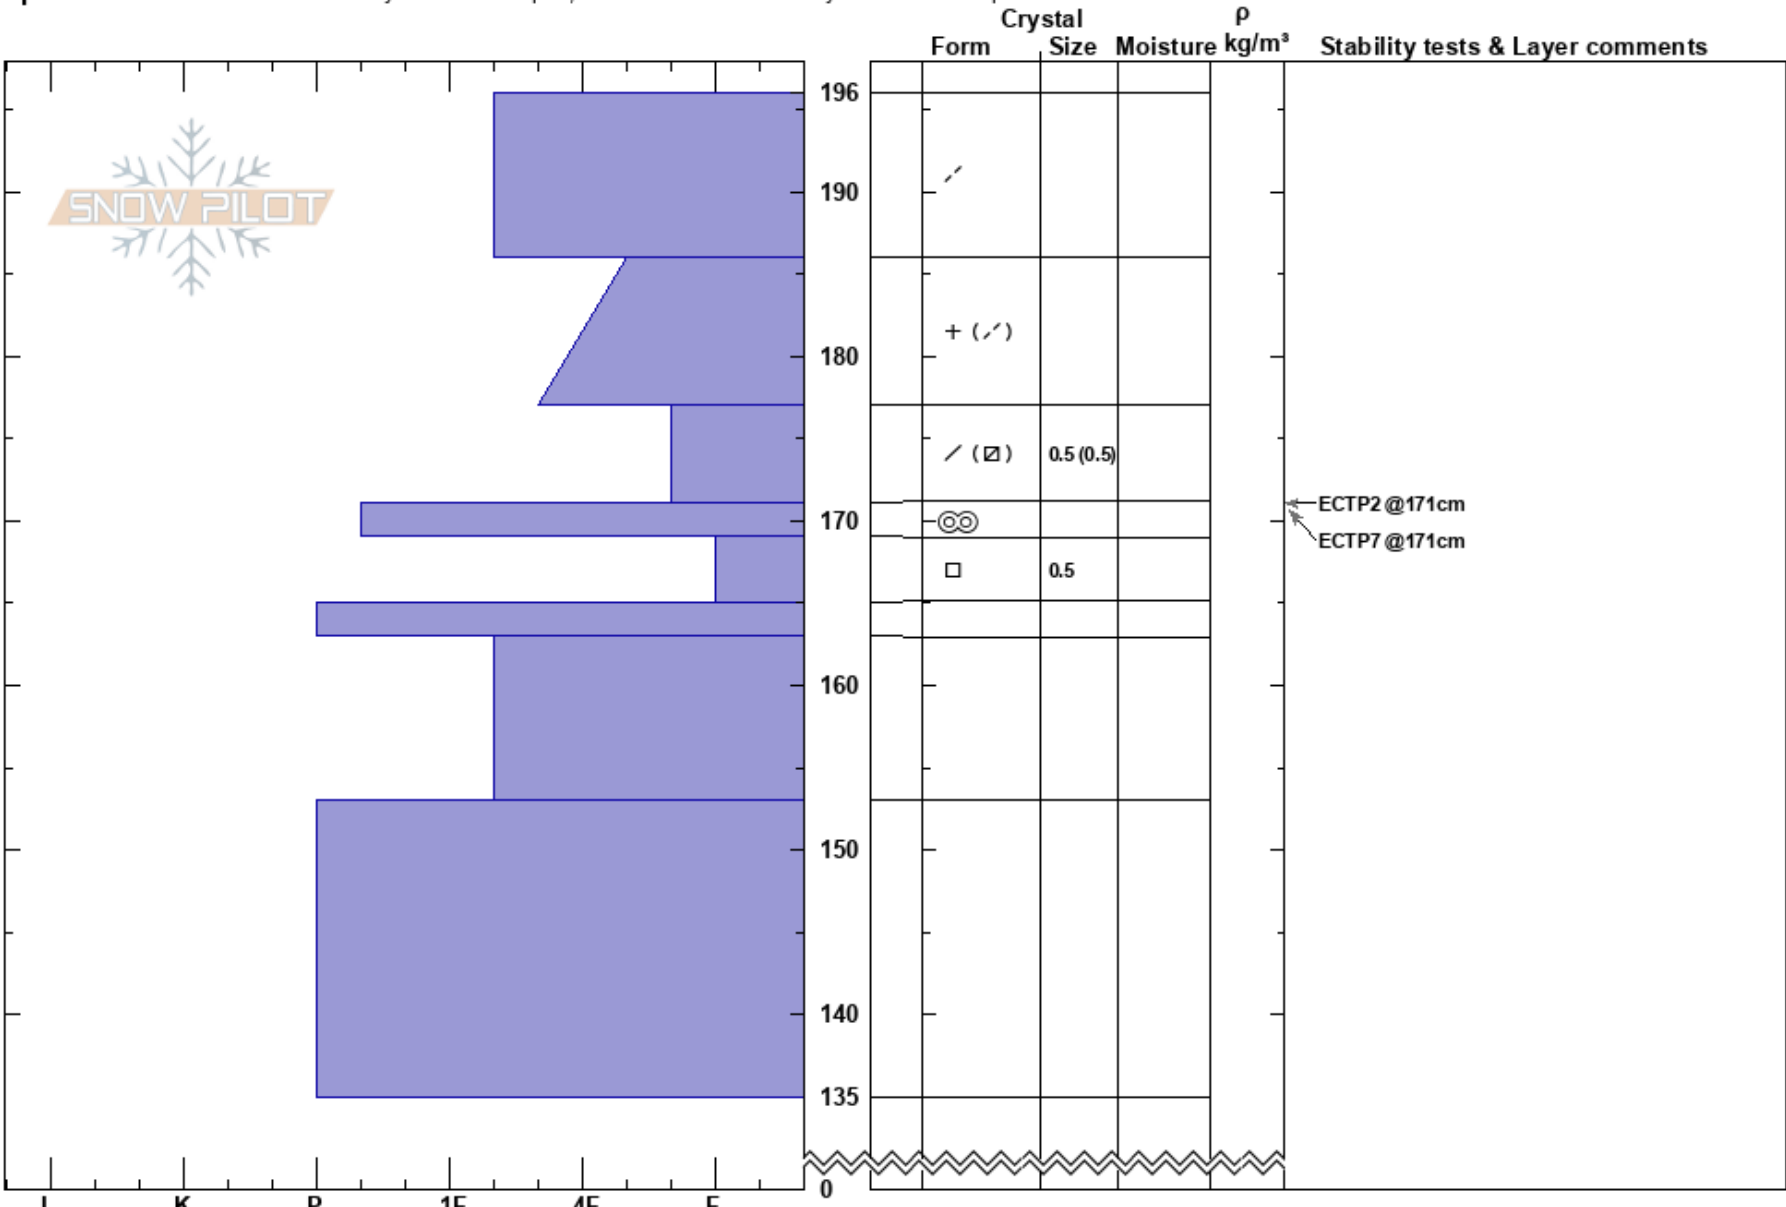

BulloftheWoods/CrownBt  
 Cooke City  
 MT  
 Elevation: 9630 ft  
 Aspect: 160°  
 Specifics: Recent avalanche activity on similar slopes; Recent avalanche activity on different slopes

Alex Marienthal  
 03/12/2022 - 11:10am  
 Co-ord: 45.04988N, -109.96113W  
 Slope Angle: 14°  
 Wind Loading: yes

Stability: Poor  
 Air Temperature:  
 Sky Cover: OVC  
 Precipitation:  
 Wind: W Moderate

HS: 196  
 Layer Notes:  
 196-186cm: Problematic layer

Notes: Top 10"=1.5" SWE (25cm=38mm SWE) this is all snow above MF crust. Top 8"=1.25" SWE (20cm=32mmSWE) is what fell/wind-loaded over last week.