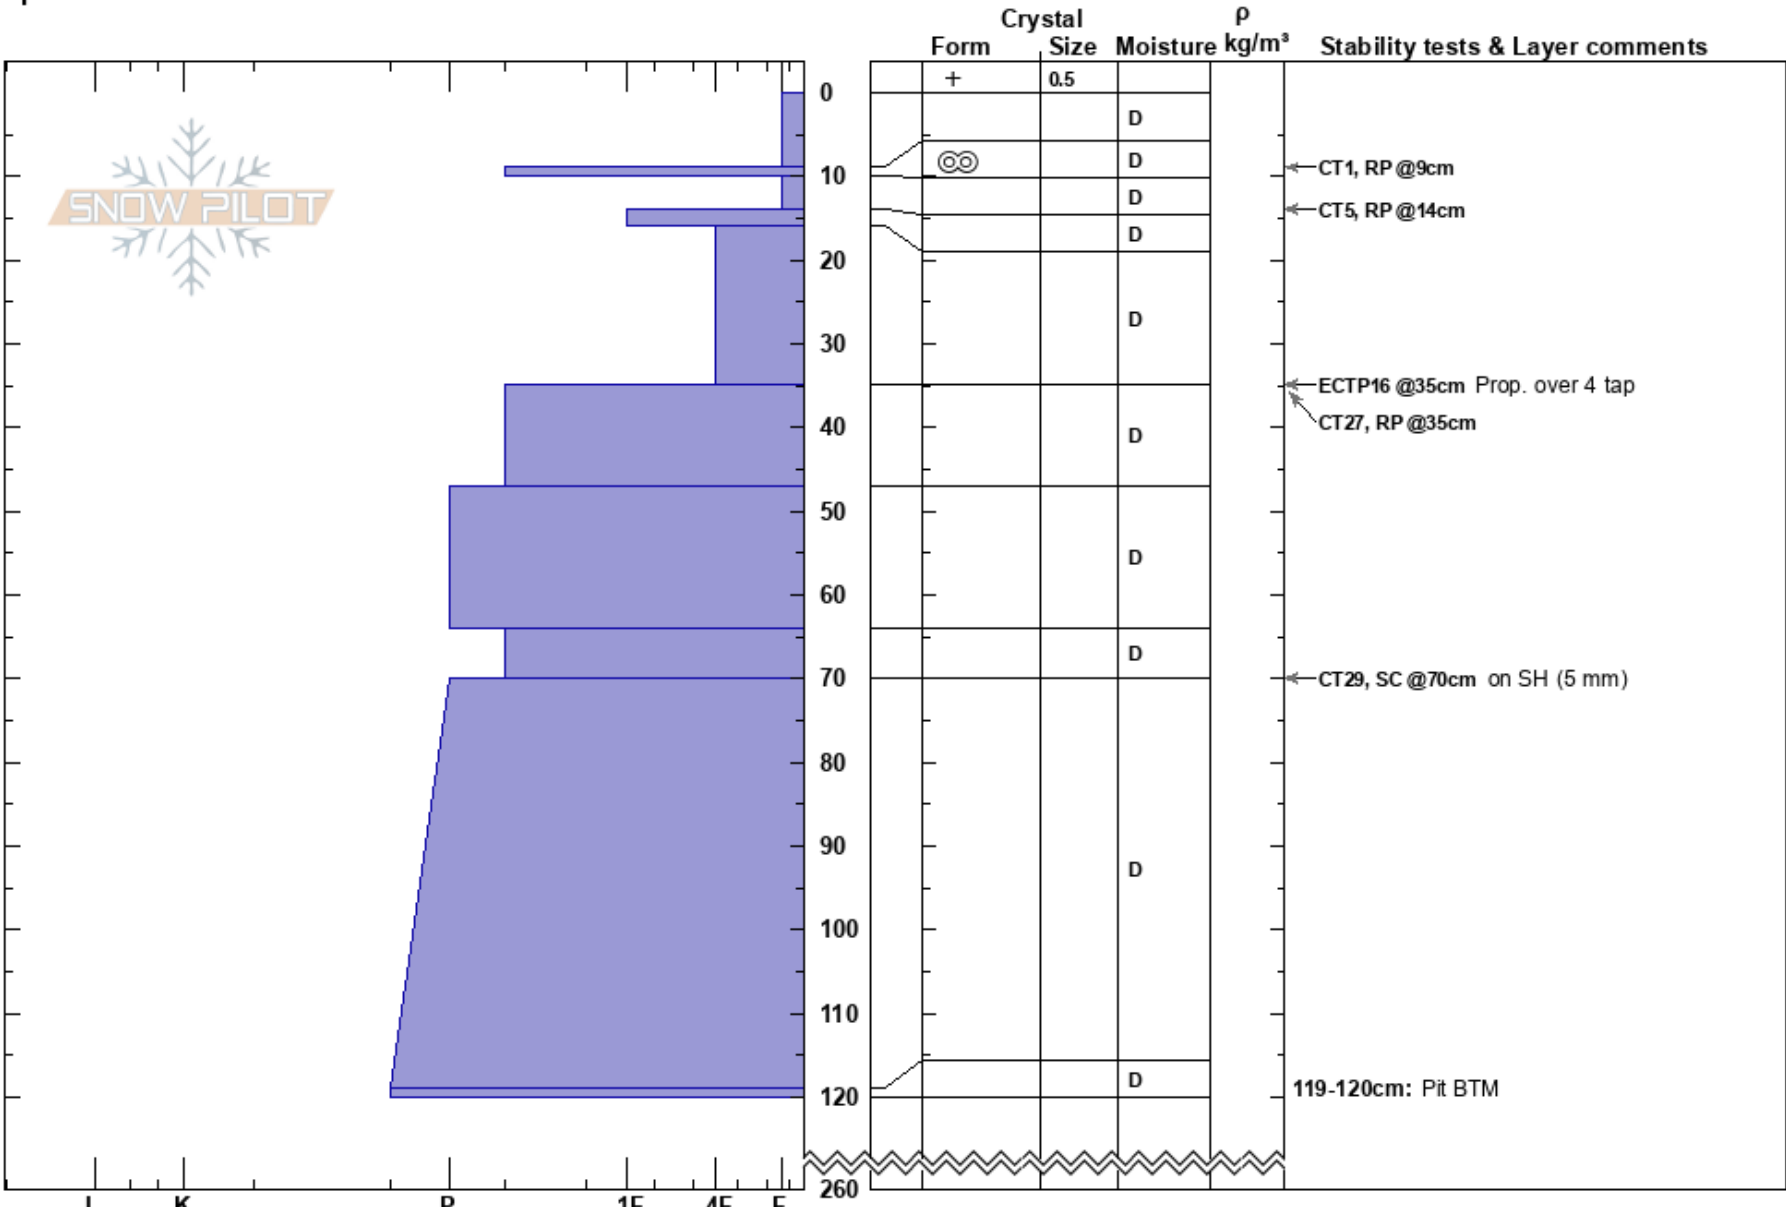

Westridge (Uptight SZ)  
 Cariboo  
 BC  
 Elevation: 2035 m  
 Aspect: E  
 Specifics:

Craig Hartmetz  
 13/03/2022 - 10:45  
 Co-ord: 52.78827N, -119.38014E  
 Slope Angle: 31°  
 Wind Loading: no

Stability: HS:260  
 Air Temperature: -3°C PF: 30 119-120cm: Pit BTM  
 Sky Cover: BKN  
 Precipitation: S-1  
 Wind: Calm

Notes: Open TL start zone. Valley fog 1750-2000 m.