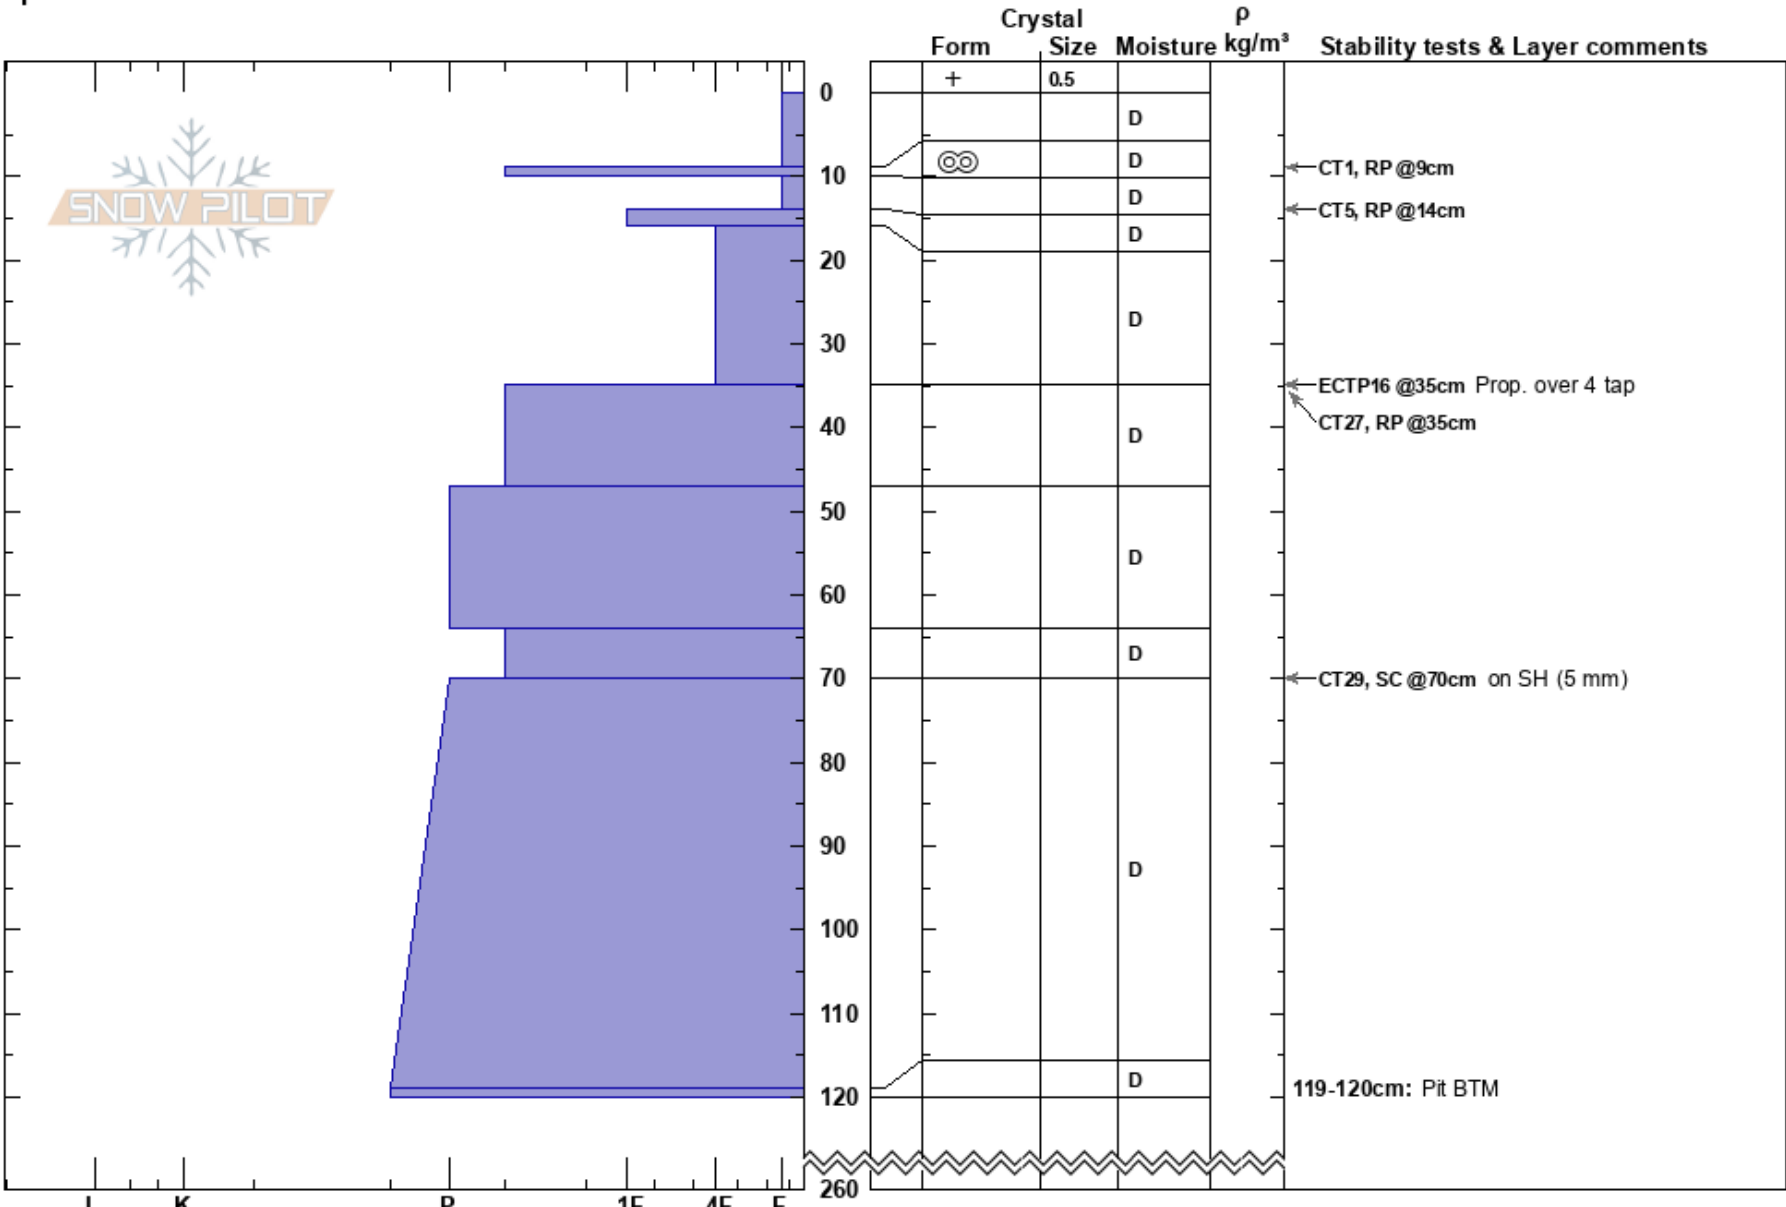

Westridge (Uptight SZ)
 Cariboo
 BC
 Elevation: 2035 m
 Aspect: E
 Specifics:

Craig Hartmetz
 13/03/2022 - 10:45
 Co-ord: 52.78827N, -119.38014E
 Slope Angle: 31°
 Wind Loading: no

Stability: HS:260
 Air Temperature: -3°C PF: 30 119-120cm: Pit BTM
 Sky Cover: BKN
 Precipitation: S-1
 Wind: Calm

Notes: Open TL start zone. Valley fog 1750-2000 m.