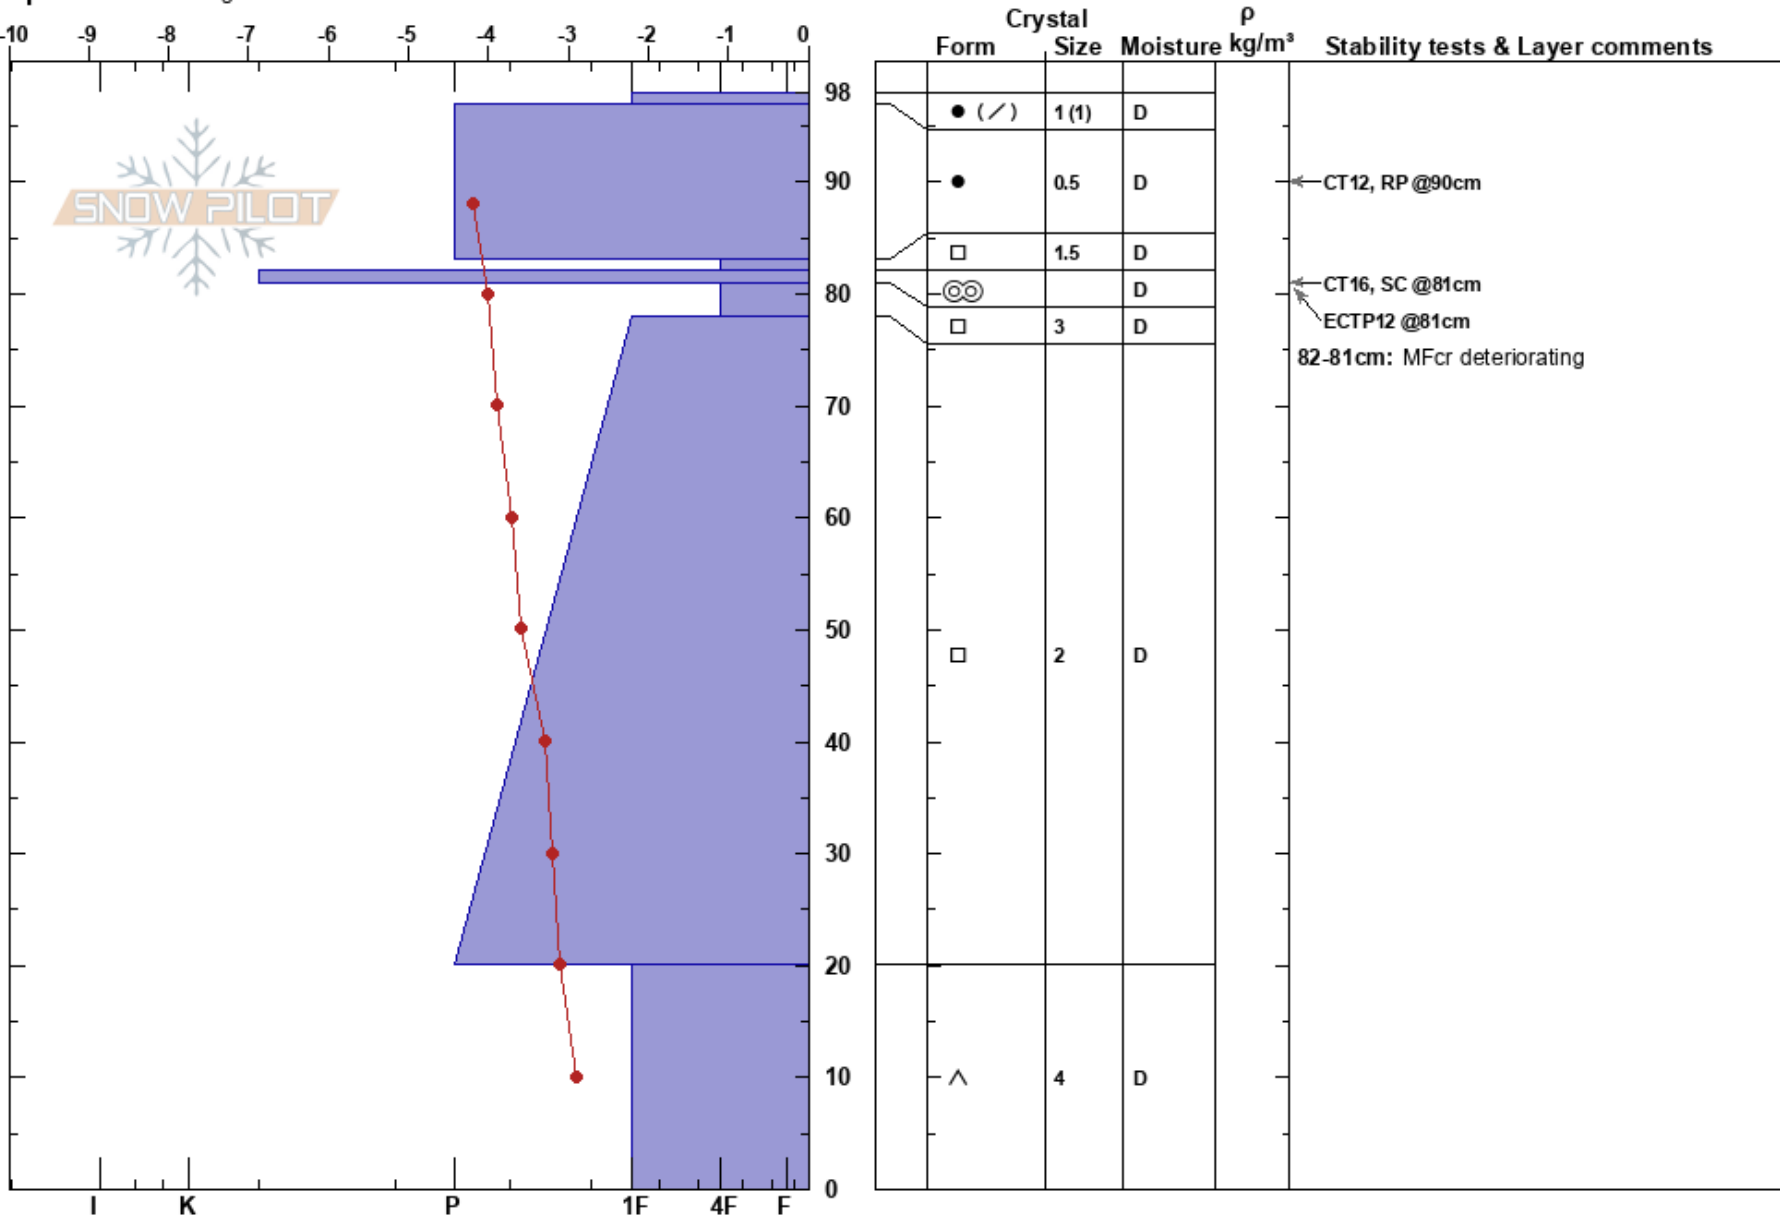

Nuolja E
 Abisko
 Sweden
 Elevation: 941 m
 Aspect: E
 Specifics: Cracking

Mikaela Mirsch
 13/03/2022 - 13:00
 Co-ord: 34W 406146E 7585121N
 Slope Angle: 23°
 Wind Loading: yes

Stability: **Air Temperature:** -1.5°C **PF:** 15
Sky Cover: FEW
Precipitation: NO
Wind: W Calm

HS: 98
 97-83cm: Problematic layer
 82-81cm: MFcr deteriorating

Notes: Moderate winds during testing with blowing snow. Indirect sun. Just outside of ski area. Just below ridge.