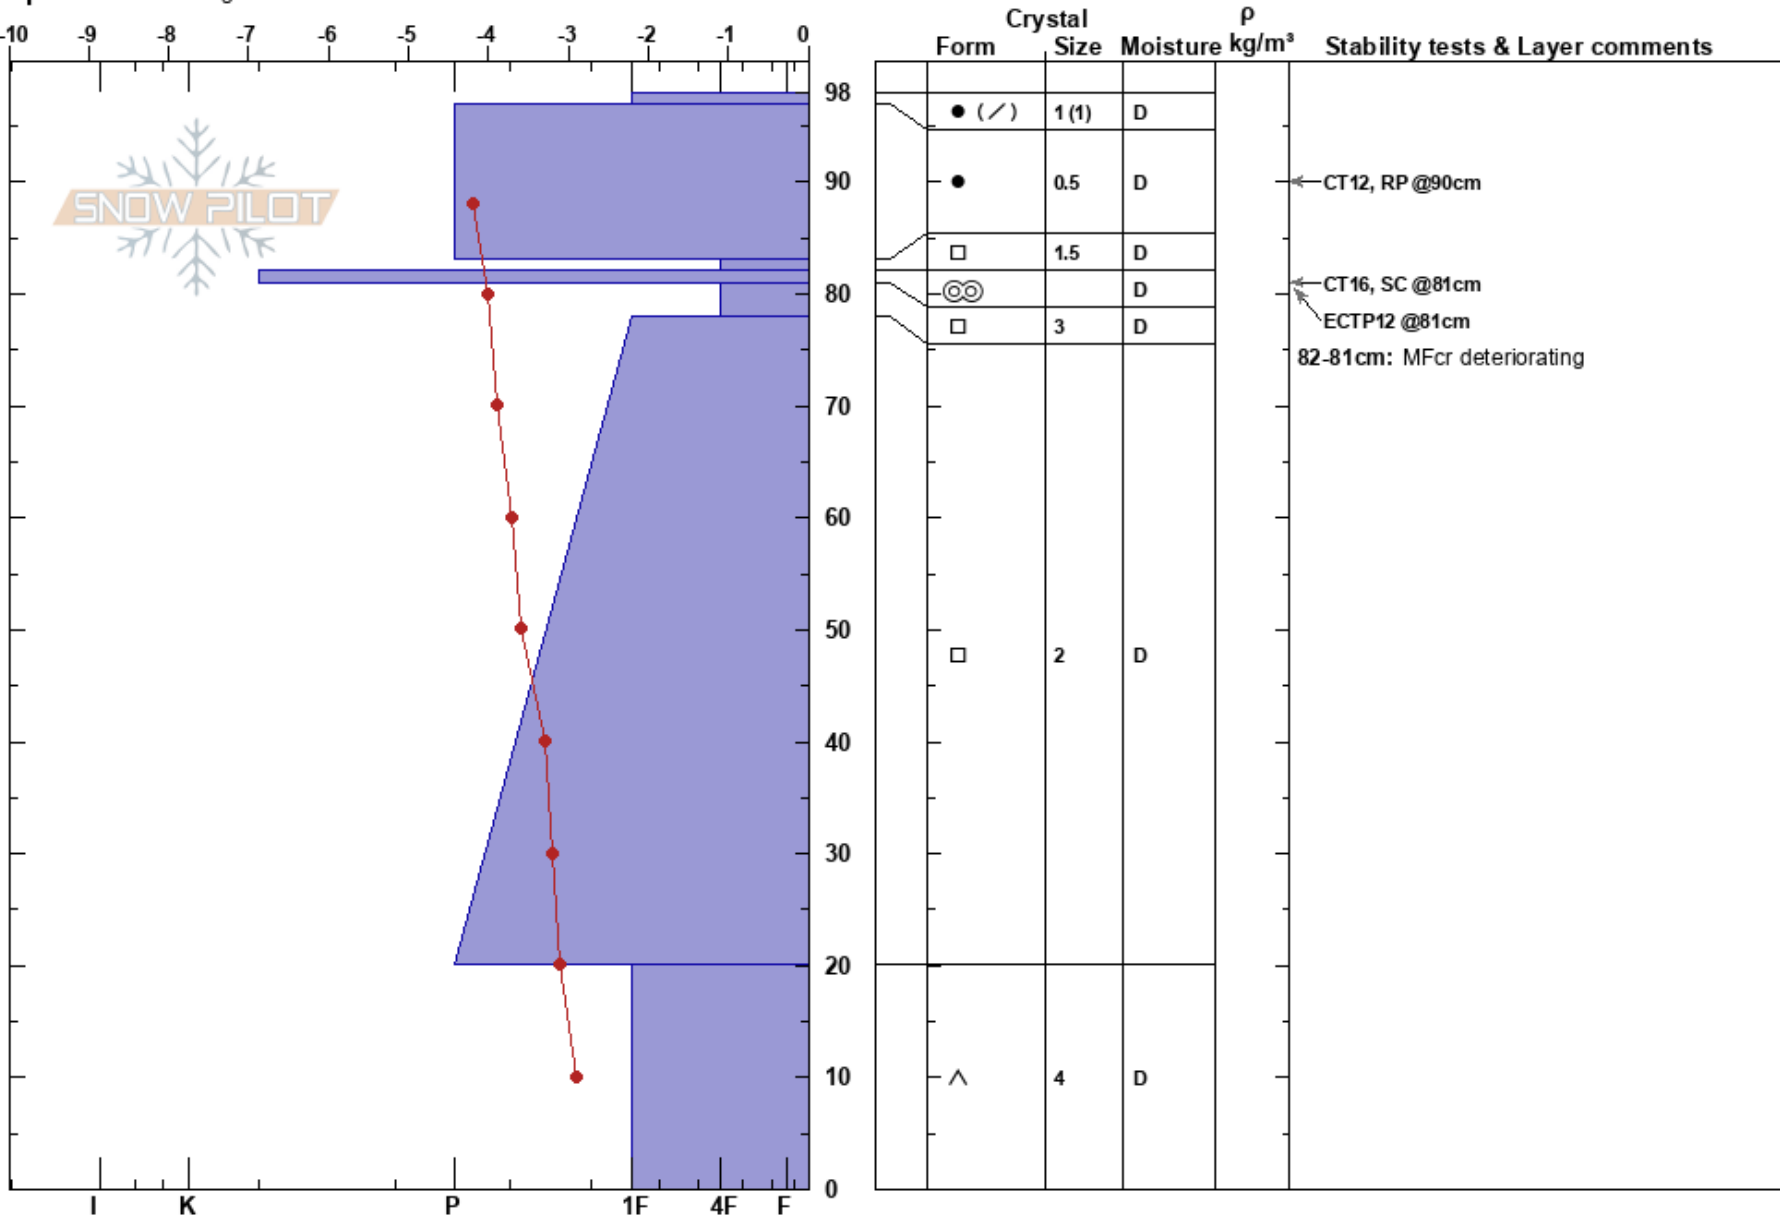

Nuolja E  
 Abisko  
 Sweden  
 Elevation: 941 m  
 Aspect: E  
 Specifics: Cracking

Mikaela Mirsch  
 13/03/2022 - 13:00  
 Co-ord: 34W 406146E 7585121N  
 Slope Angle: 23°  
 Wind Loading: yes

Stability: **Air Temperature:** -1.5°C **PF:** 15  
**Sky Cover:** FEW  
**Precipitation:** NO  
**Wind:** W Calm

**HS:** 98  
 97-83cm: Problematic layer  
 82-81cm: MFcr deteriorating

**Notes:** Moderate winds during testing with blowing snow. Indirect sun. Just outside of ski area. Just below ridge.