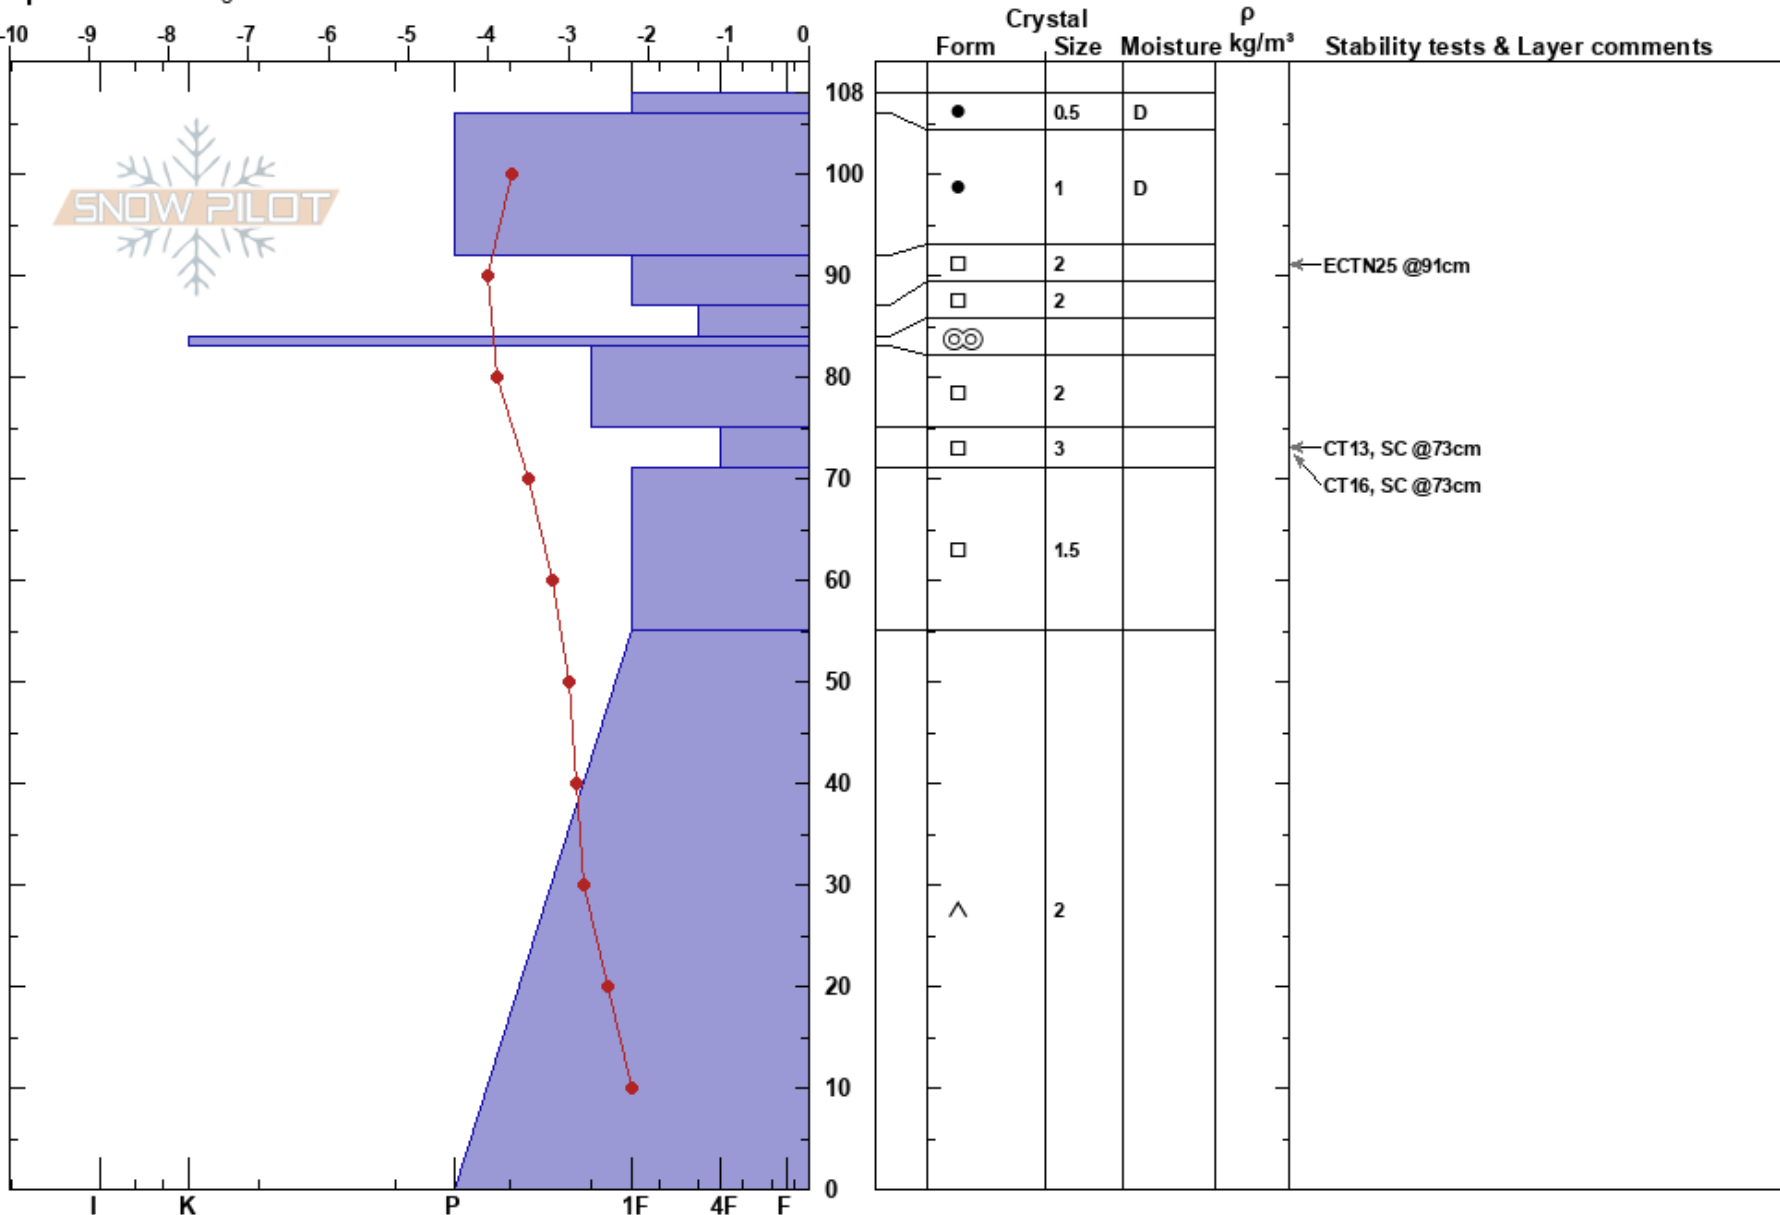

Nuolja E
 Abisko
 Sweden
 Elevation: 950 m
 Aspect:
 Specifics: Cracking

Sami Suhonen
 13/03/2022 - 13:00
 Co-ord: 34W 406094E 7585209N
 Slope Angle:
 Wind Loading:

Stability: **HS: 108** **Layer Notes:**
 Air Temperature: -0.3°C **PF: 15** 92-87cm: Problematic layer
 Sky Cover: FEW
 Precipitation: NO
 Wind: Calm

Notes: Site above ski area below a ridge feature. Represents possible avalanche starting zone.