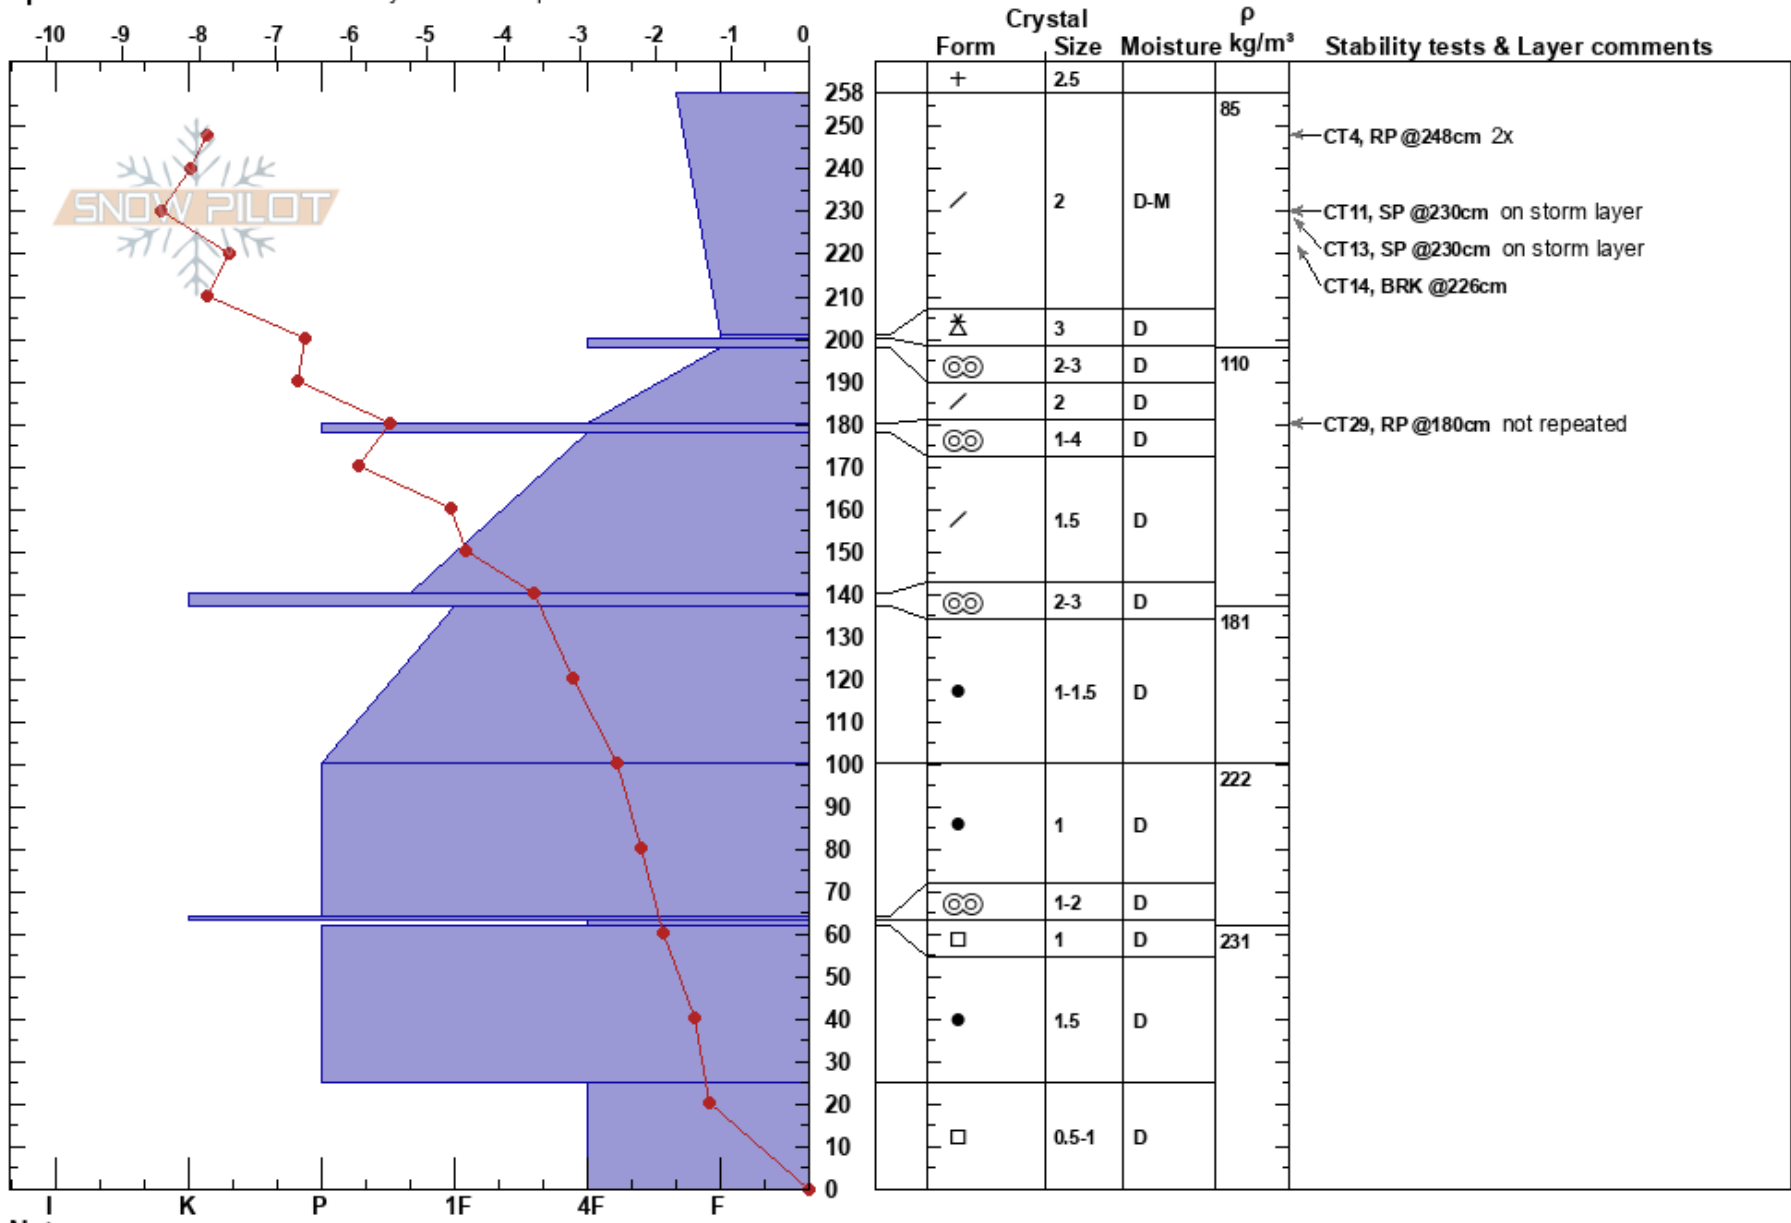

Begbie Sh., 211231  
 Monashee  
 BC  
 Elevation: 1960 m  
 Aspect: NE  
 Specifics: Recent avalanche activity on similar slopes

Olivier Denis-Larocque  
 31/12/2021 - 13:30  
 Co-ord: 50.87456N, -118.20839W  
 Slope Angle: 34°  
 Wind Loading: yes

Stability: Fair  
 Air Temperature: -7°C  
 Sky Cover: OVC  
 Precipitation: NO  
 Wind: Calm

HS:258  
 PF: 90  
 258-201cm: Problematic layer

Layer Notes:

Notes: Lee of Begbie Shoulder, open trees, TL, VF1000, Obj: Assess storm slab instability