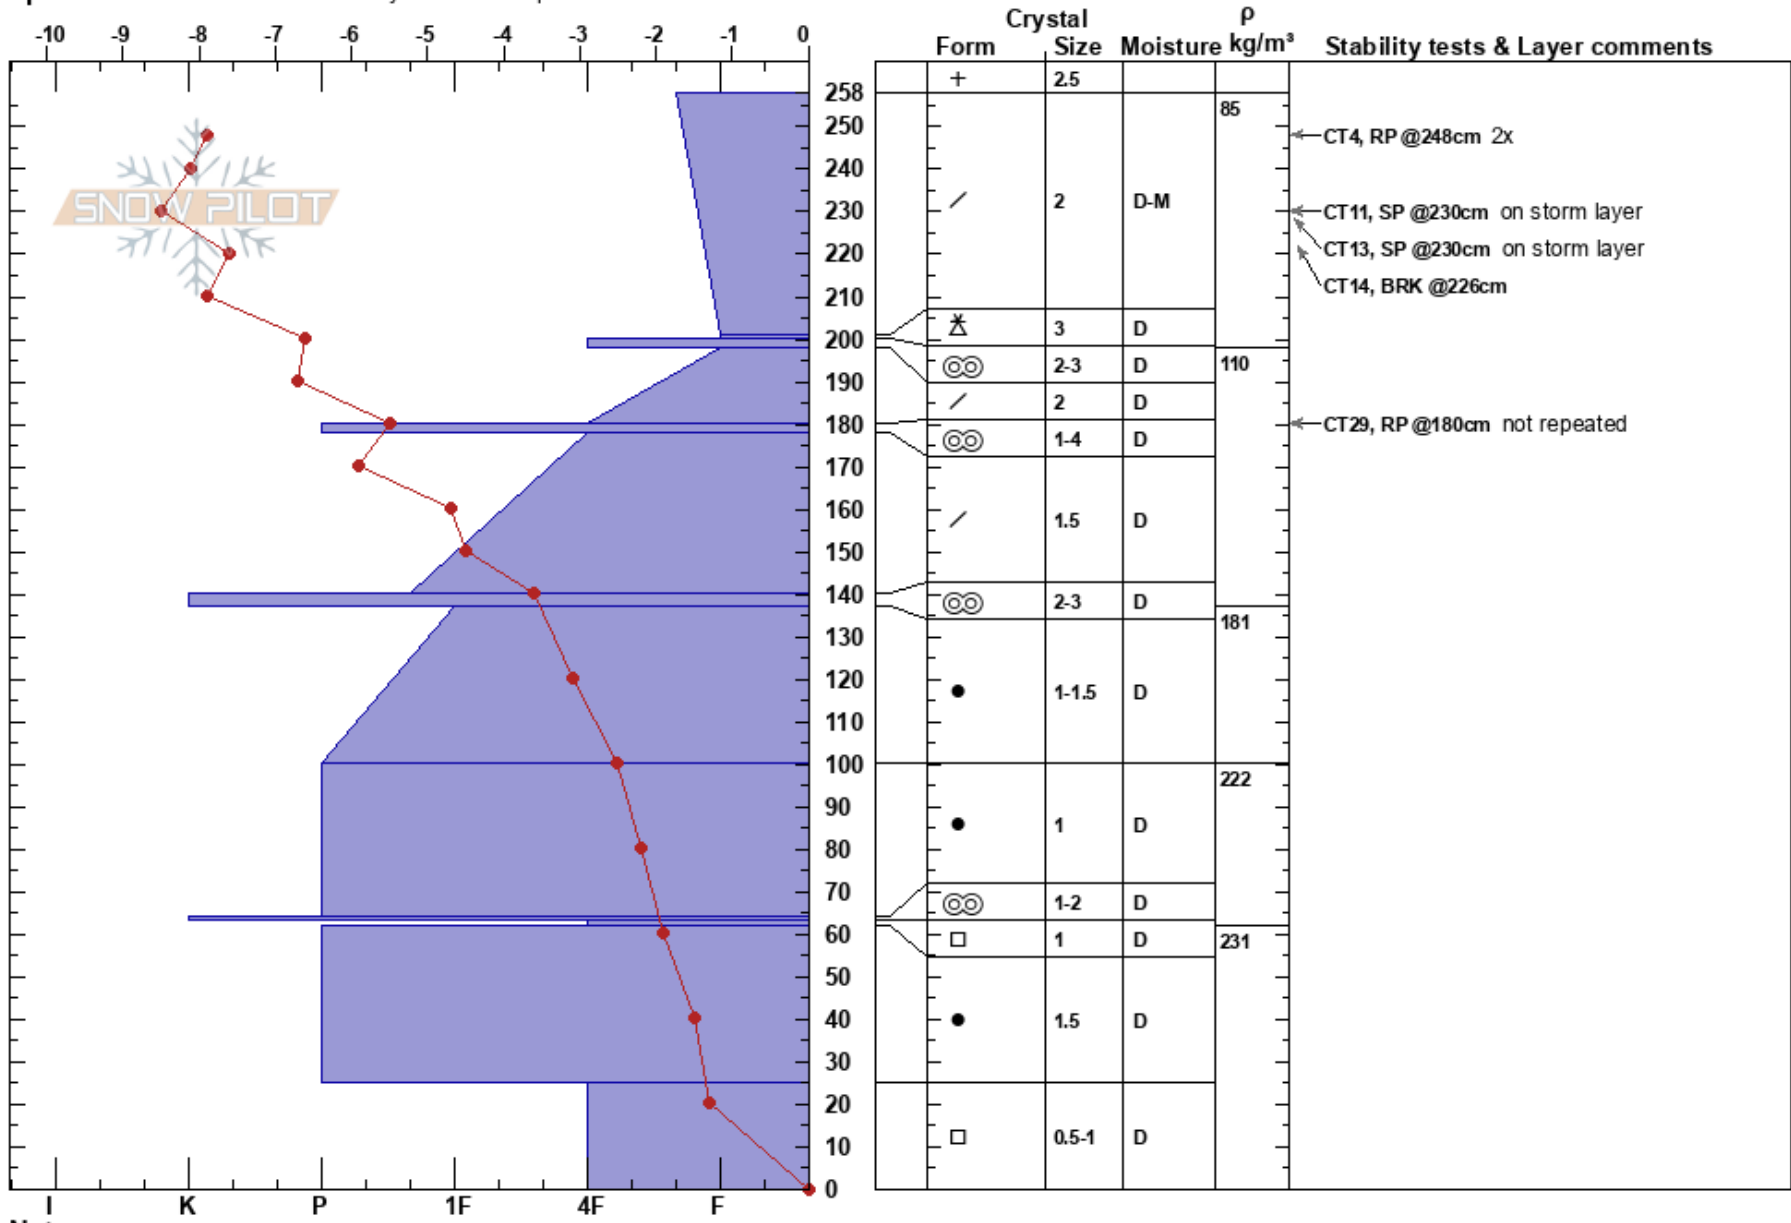

Begbie Sh., 211231
 Monashee
 BC
 Elevation: 1960 m
 Aspect: NE
 Specifics: Recent avalanche activity on similar slopes

Olivier Denis-Larocque
 31/12/2021 - 13:30
 Co-ord: 50.87456N, -118.20839W
 Slope Angle: 34°
 Wind Loading: yes

Stability: Fair
 Air Temperature: -7°C
 Sky Cover: OVC
 Precipitation: NO
 Wind: Calm

HS:258
 PF: 90
 258-201cm: Problematic layer

Layer Notes:

Notes: Lee of Begbie Shoulder, open trees, TL, VF1000, Obj: Assess storm slab instability