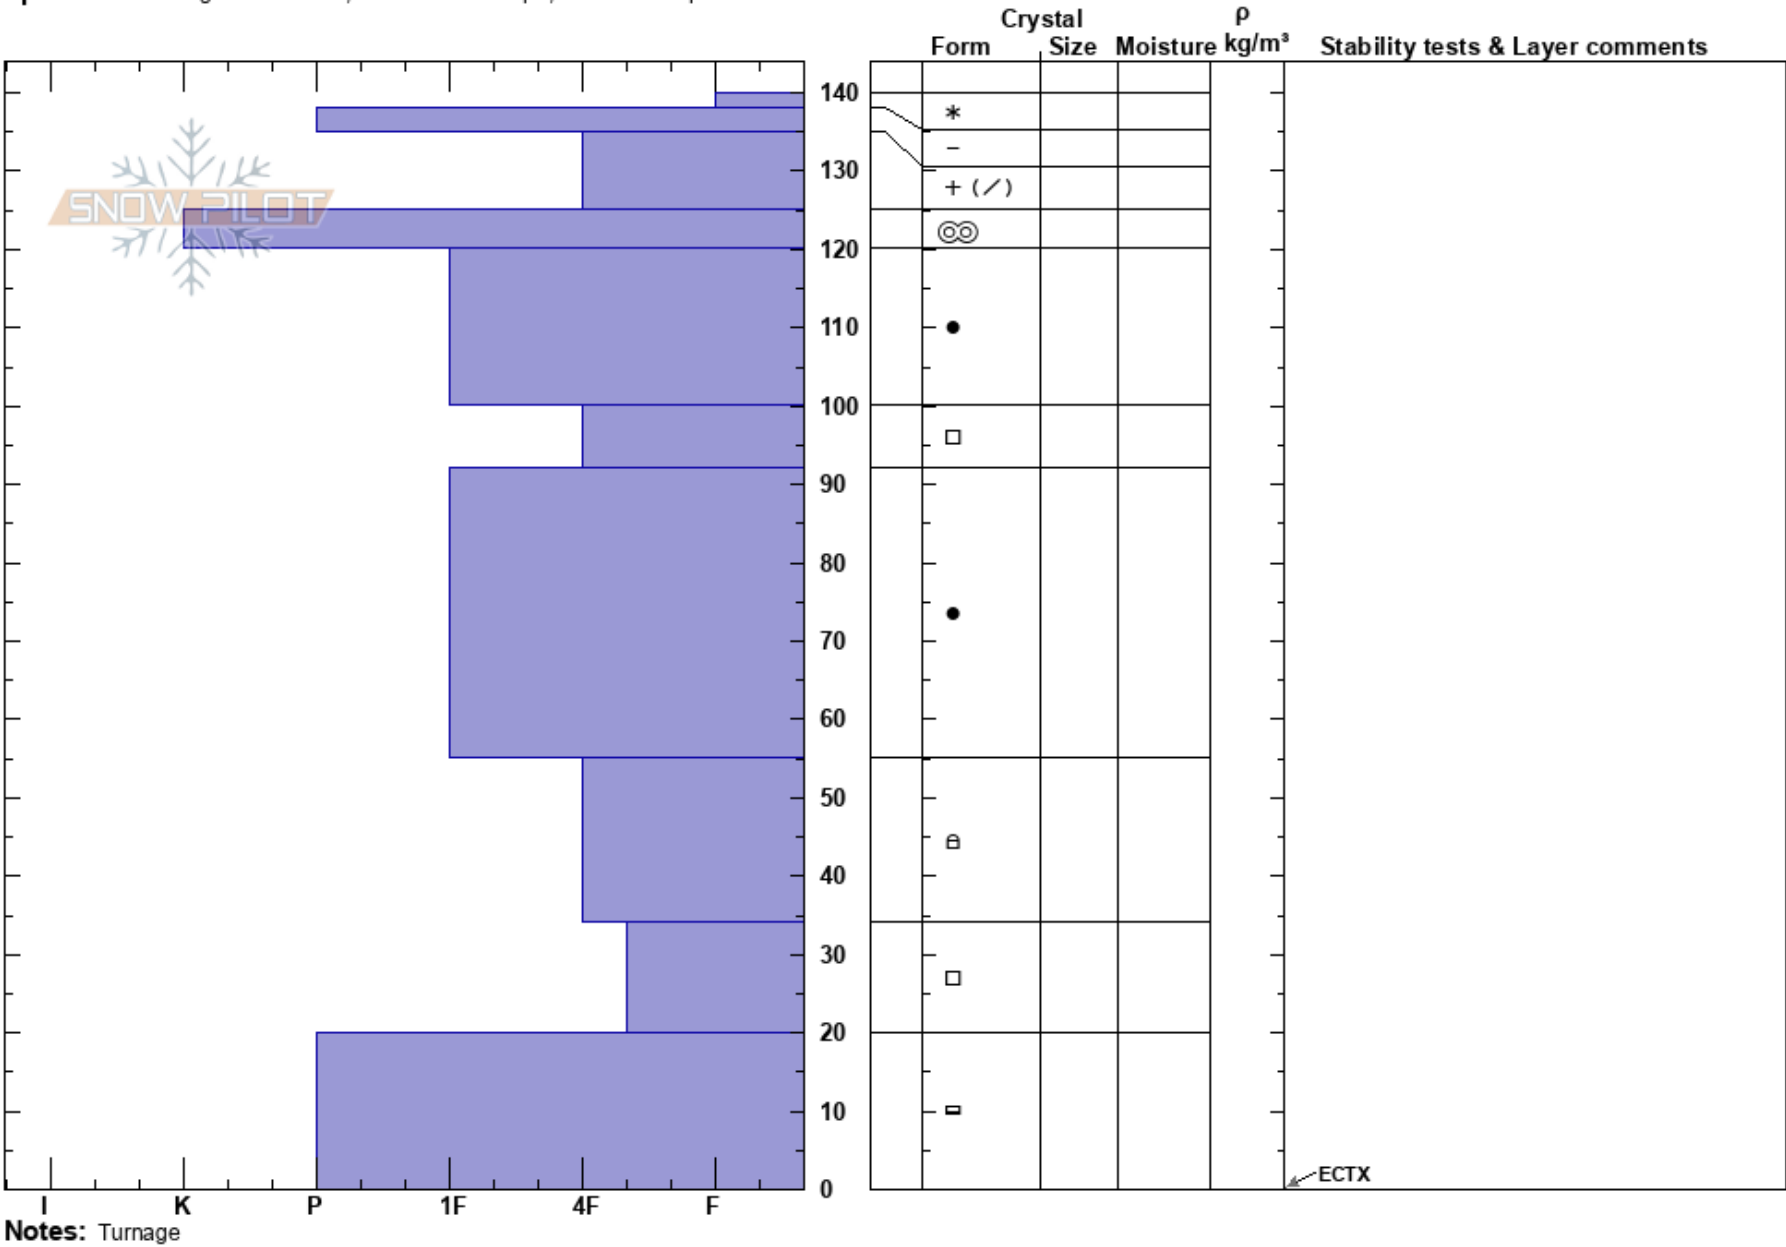

above Stupor wire  
 Bridger Range  
 MT  
 Elevation: 8420 ft  
 Aspect: 57°  
 Specifics: Pit dug in a Ski Area; Ski tracks on slope; We skied slope

Bridger Bowl  
 03/13/2022 - 11:00am  
 Co-ord:  
 Slope Angle: 28°  
 Wind Loading:

Stability: HS: 140  
 Air Temperature: -2°C PF: 12 100-92cm: Problematic layer  
 Sky Cover: X  
 Precipitation: S1  
 Wind: Calm

Notes: Turnage