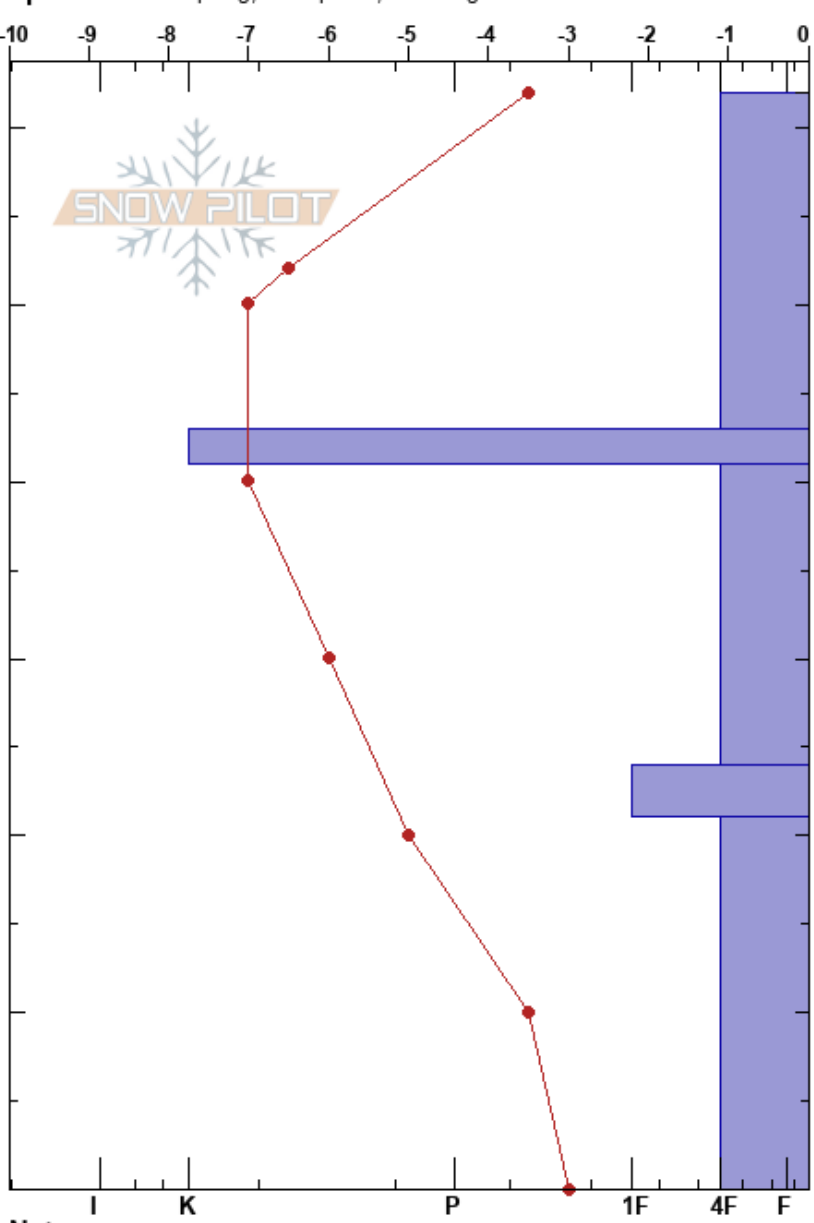

Ball Mountain
 Mosquito Range
 CO
Elevation: 11895 ft
Aspect: NE
Specifics: Collapsing, widespread; Cracking

Katie Konigsberg
 03/02/2022 - 2:15pm
Co-ord: 13S 395189W 4344098N
Slope Angle: 20°
Wind Loading:

Stability:
Air Temperature: 5.5°C
Sky Cover: BKN
Precipitation: NO
Wind: N Light Breeze

HS: 62
PF: 62
PS: 4
Layer Notes:
 43-41cm: Layer thickness varied
 24-21cm: Dust layer

Form	Crystal Size	Moisture	ρ kg/m ³	Stability tests & Layer comments
/	0.3			
/	0.1			
•	0.3-0.5			43-41cm: Layer thickness varied
□ (^)	1-2			
□	1-2			← PST41/100 (SF) @22cm ← CT13, SC @20cm ← ECTP20 @20cm
^	4-15			