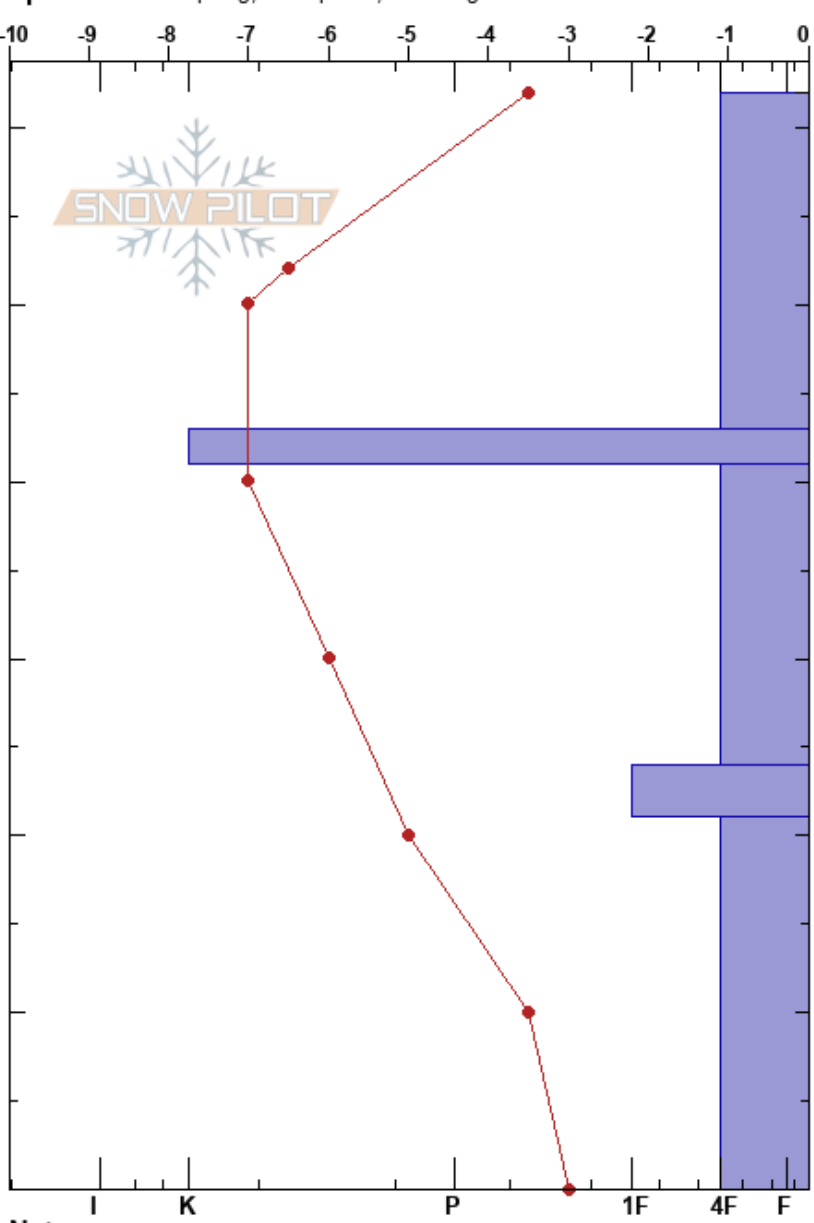

Ball Mountain
 Mosquito Range
 CO
Elevation: 11895 ft
Aspect: NE
Specifics: Collapsing, widespread; Cracking

Katie Konigsberg
 03/02/2022 - 2:15pm
Co-ord: 13S 395189W 4344098N
Slope Angle: 20°
Wind Loading:

Stability:
Air Temperature: 5.5°C
Sky Cover: BKN
Precipitation: NO
Wind: N Light Breeze
HS: 62
PF: 62
PS: 4
Layer Notes:
 43-41cm: Layer thickness varied
 24-21cm: Dust layer

Form	Crystal Size	Moisture	ρ kg/m ³	Stability tests & Layer comments
/	0.3			
/	0.1			
•	0.3-0.5			43-41cm: Layer thickness varied
□ (^)	1-2			
□	1-2			← PST41/100 (SF) @22cm ← CT13, SC @20cm ← ECTP20 @20cm
^	4-15			