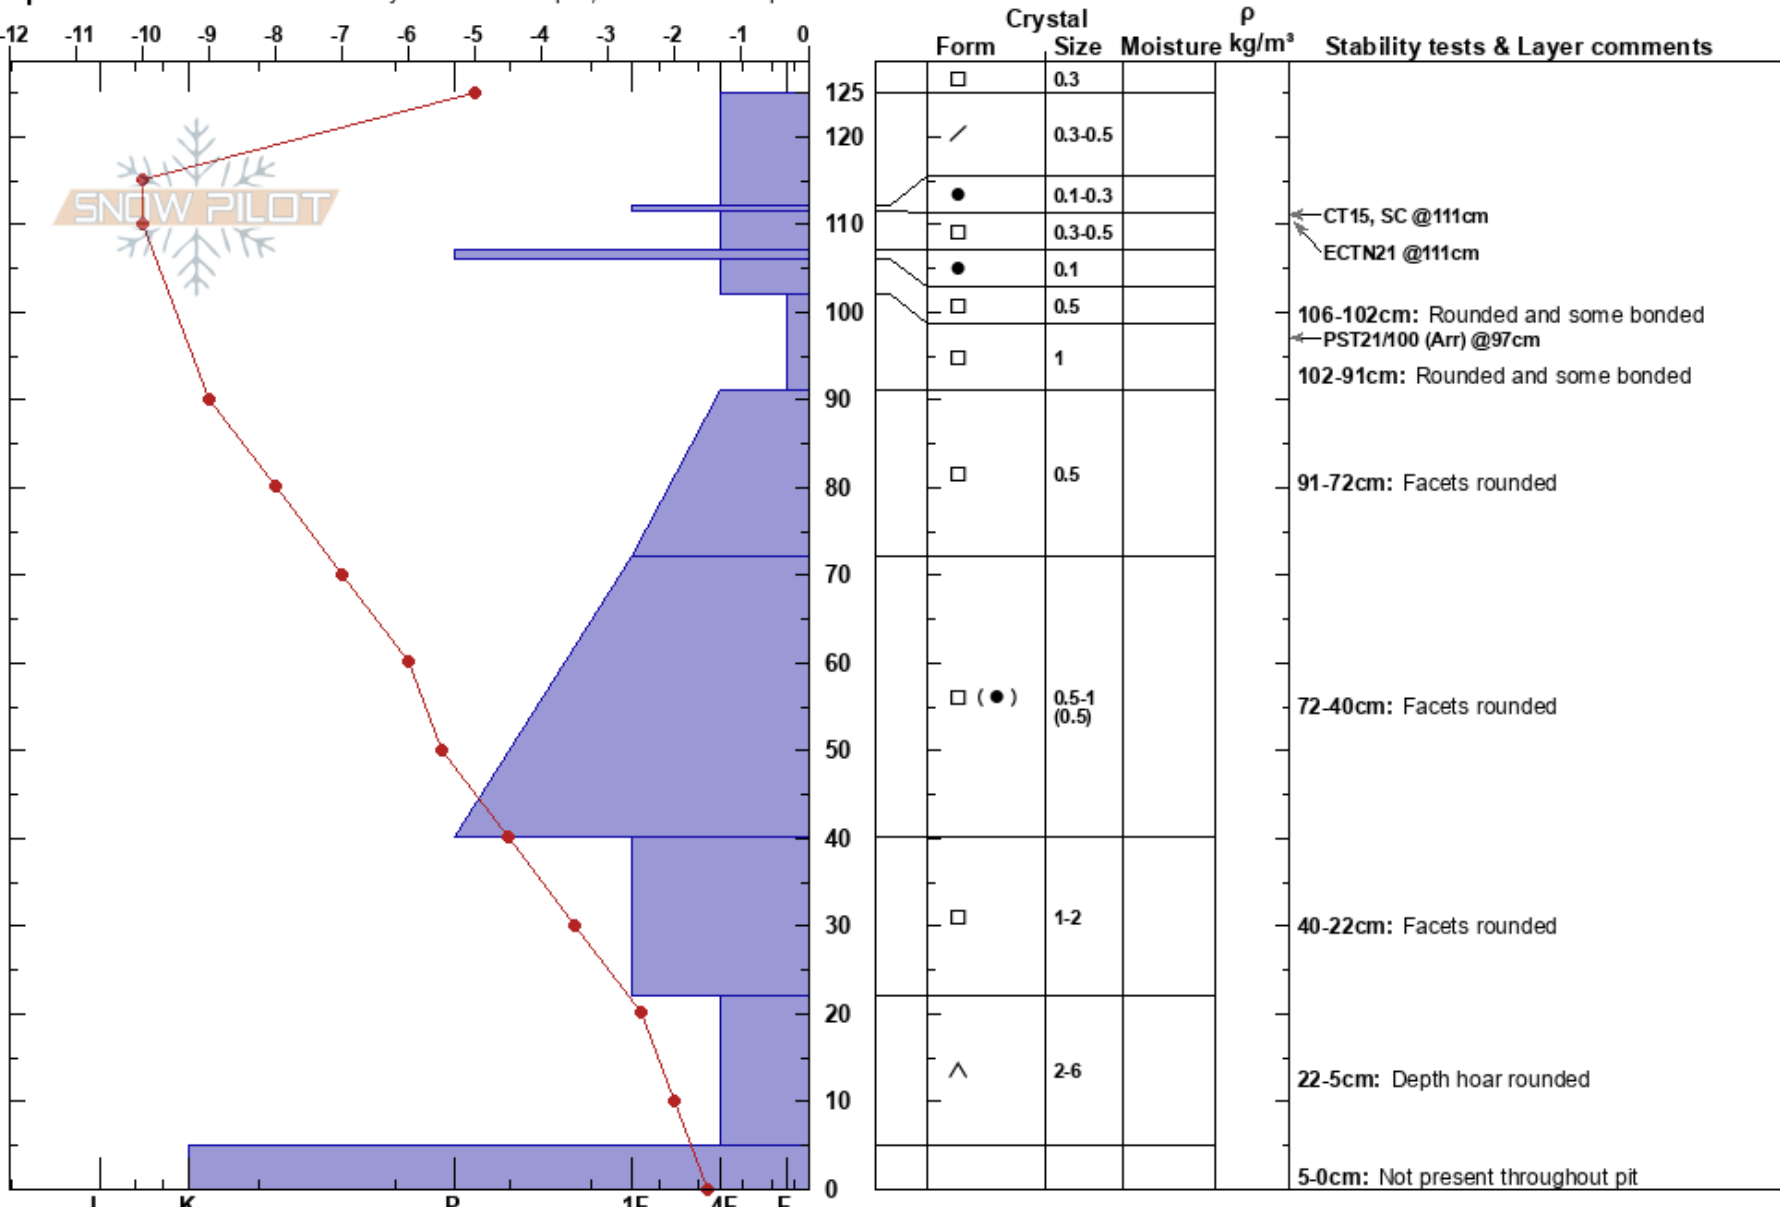

Mt. Arkansas  
 Mosquito Range  
 CO  
**Elevation:** 11742 ft  
**Aspect:** NE

Katie Konigsberg  
 03/02/2022 - 10:00am  
**Co-ord:** 13S 398750W 4356254N  
**Slope Angle:** 14°  
**Wind Loading:**

**Stability:**  
**Air Temperature:** 2.5°C  
**Sky Cover:** FEW  
**Precipitation:** NO  
**Wind:** SW Calm

**HS:** 125  
**PF:** 40  
**PS:** 5  
**Layer Notes:**  
 106-102cm: Rounded and some bonded  
 102-91cm: Rounded and some bonded  
 91-72cm: Facets rounded  
 72-40cm: Facets rounded  
 40-22cm: Facets rounded  
 [More Layer Comments below]

**Specifics:** Recent avalanche activity on different slopes; Ski tracks on slope

**Notes:** . Additional Layer Comments: 5-22cm: Depth hoar rounded; 0-5cm: Not present throughout pit;