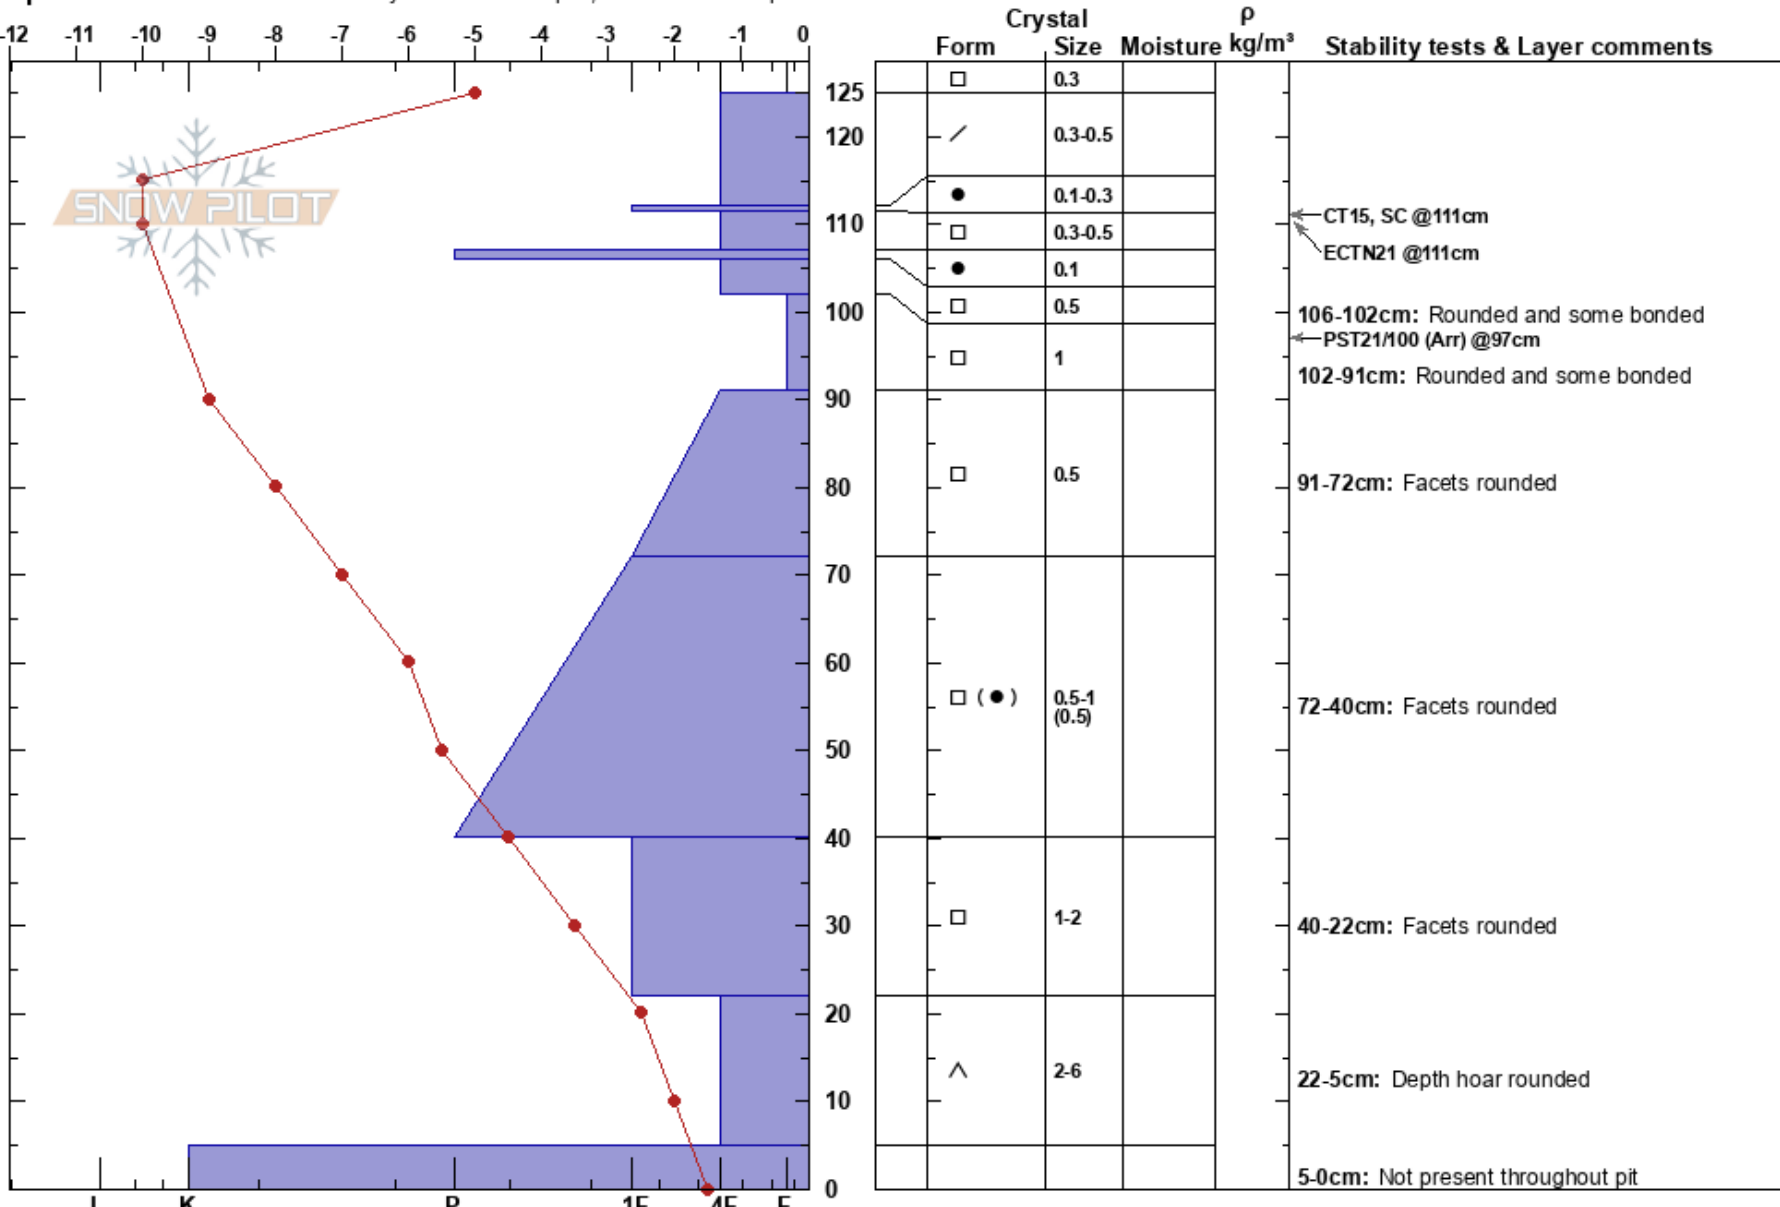

Mt. Arkansas
 Mosquito Range
 CO
Elevation: 11742 ft
Aspect: NE

Katie Konigsberg
 03/02/2022 - 10:00am
Co-ord: 13S 398750W 4356254N
Slope Angle: 14°
Wind Loading:

Stability:
Air Temperature: 2.5°C
Sky Cover: FEW
Precipitation: NO
Wind: SW Calm

HS: 125
PF: 40
PS: 5
Layer Notes:
 106-102cm: Rounded and some bonded
 102-91cm: Rounded and some bonded
 91-72cm: Facets rounded
 72-40cm: Facets rounded
 40-22cm: Facets rounded
 [More Layer Comments below]

Specifics: Recent avalanche activity on different slopes; Ski tracks on slope

Notes: . Additional Layer Comments: 5-22cm: Depth hoar rounded; 0-5cm: Not present throughout pit;