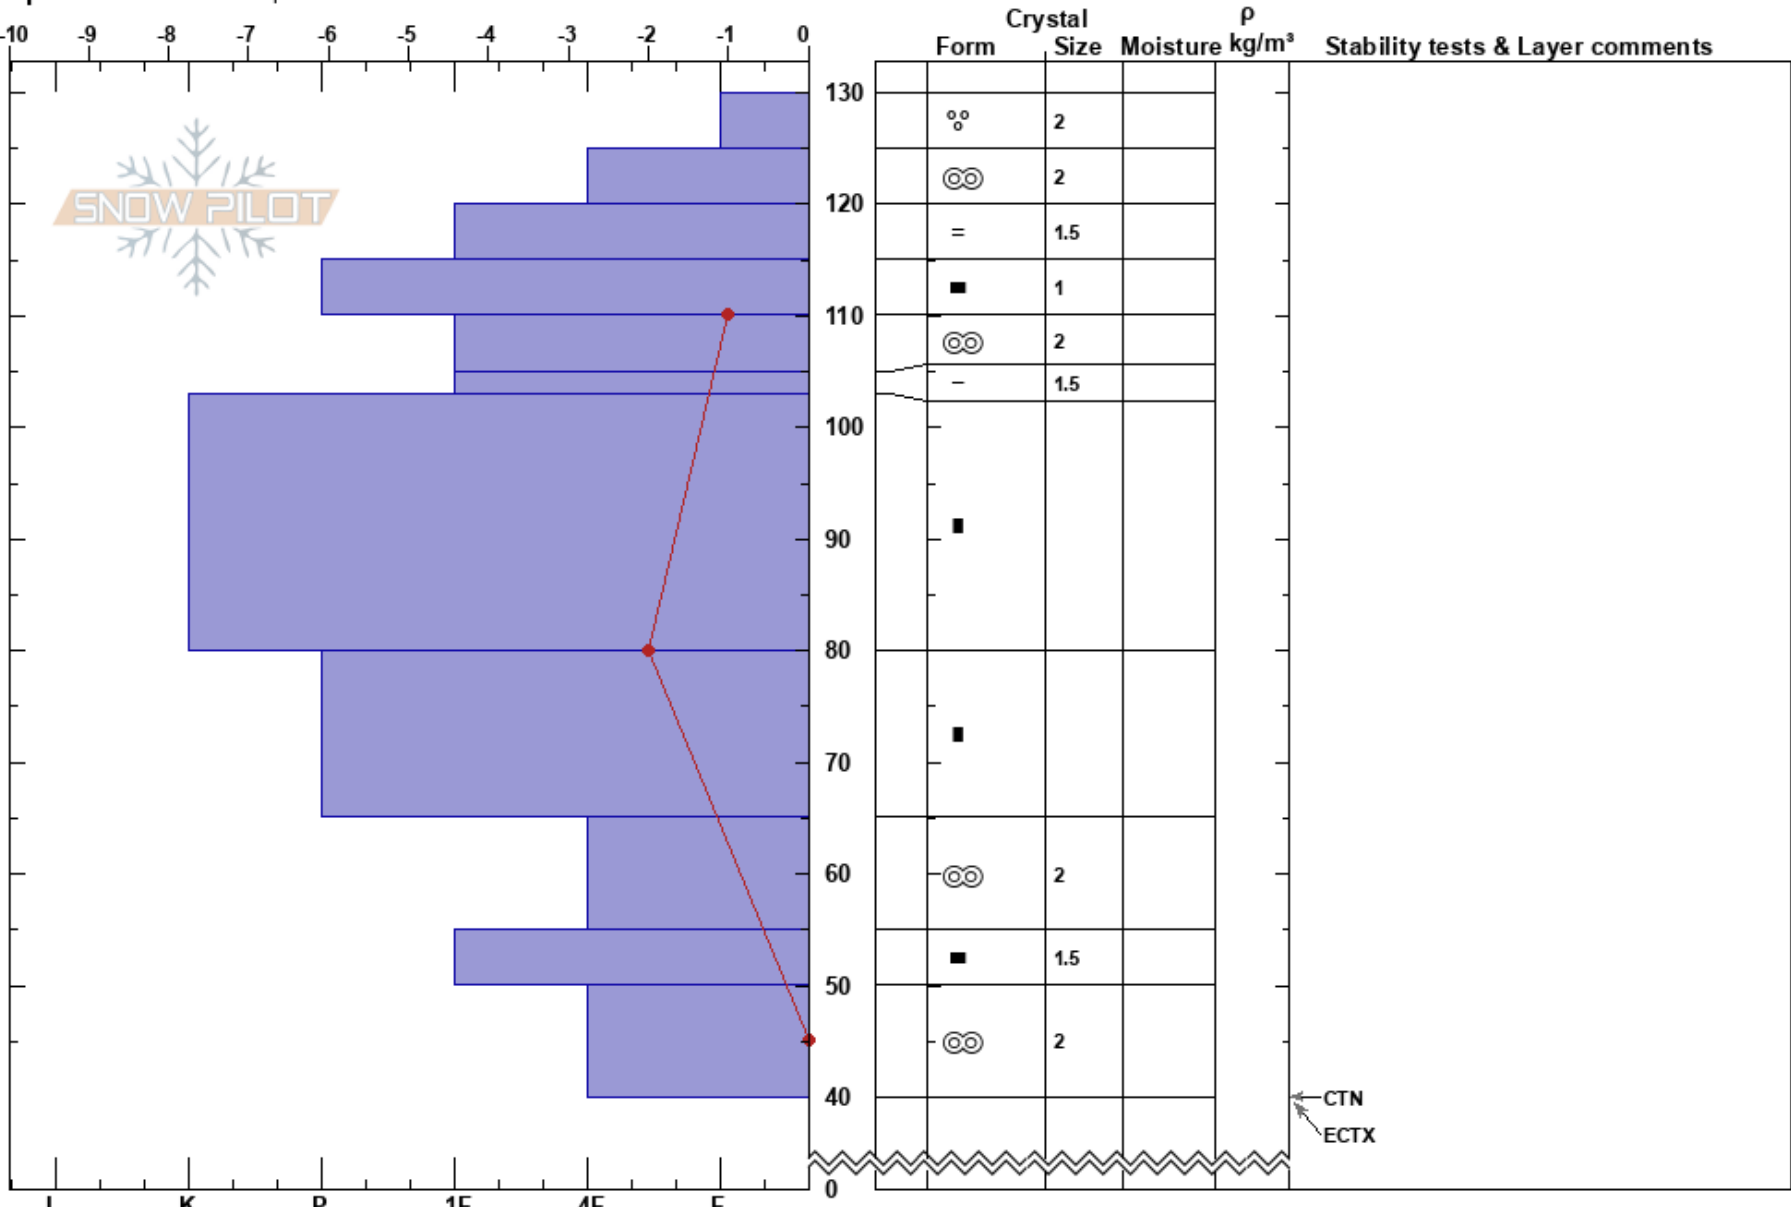

Hayrick Butte
 Three Sisters
 OR
 Elevation: 4870 ft
 Aspect: E
 Specifics: We skied slope

Christopher Lawman
 03/11/2022 - 1:00pm
 Co-ord: 10T 616234W 4866196N
 Slope Angle: 32°
 Wind Loading:

Stability: Good
 Air Temperature: 5°C
 Sky Cover: FEW
 Precipitation: NO
 Wind: E Light Breeze

HS: 130
 65-55cm: Problematic layer

Notes: