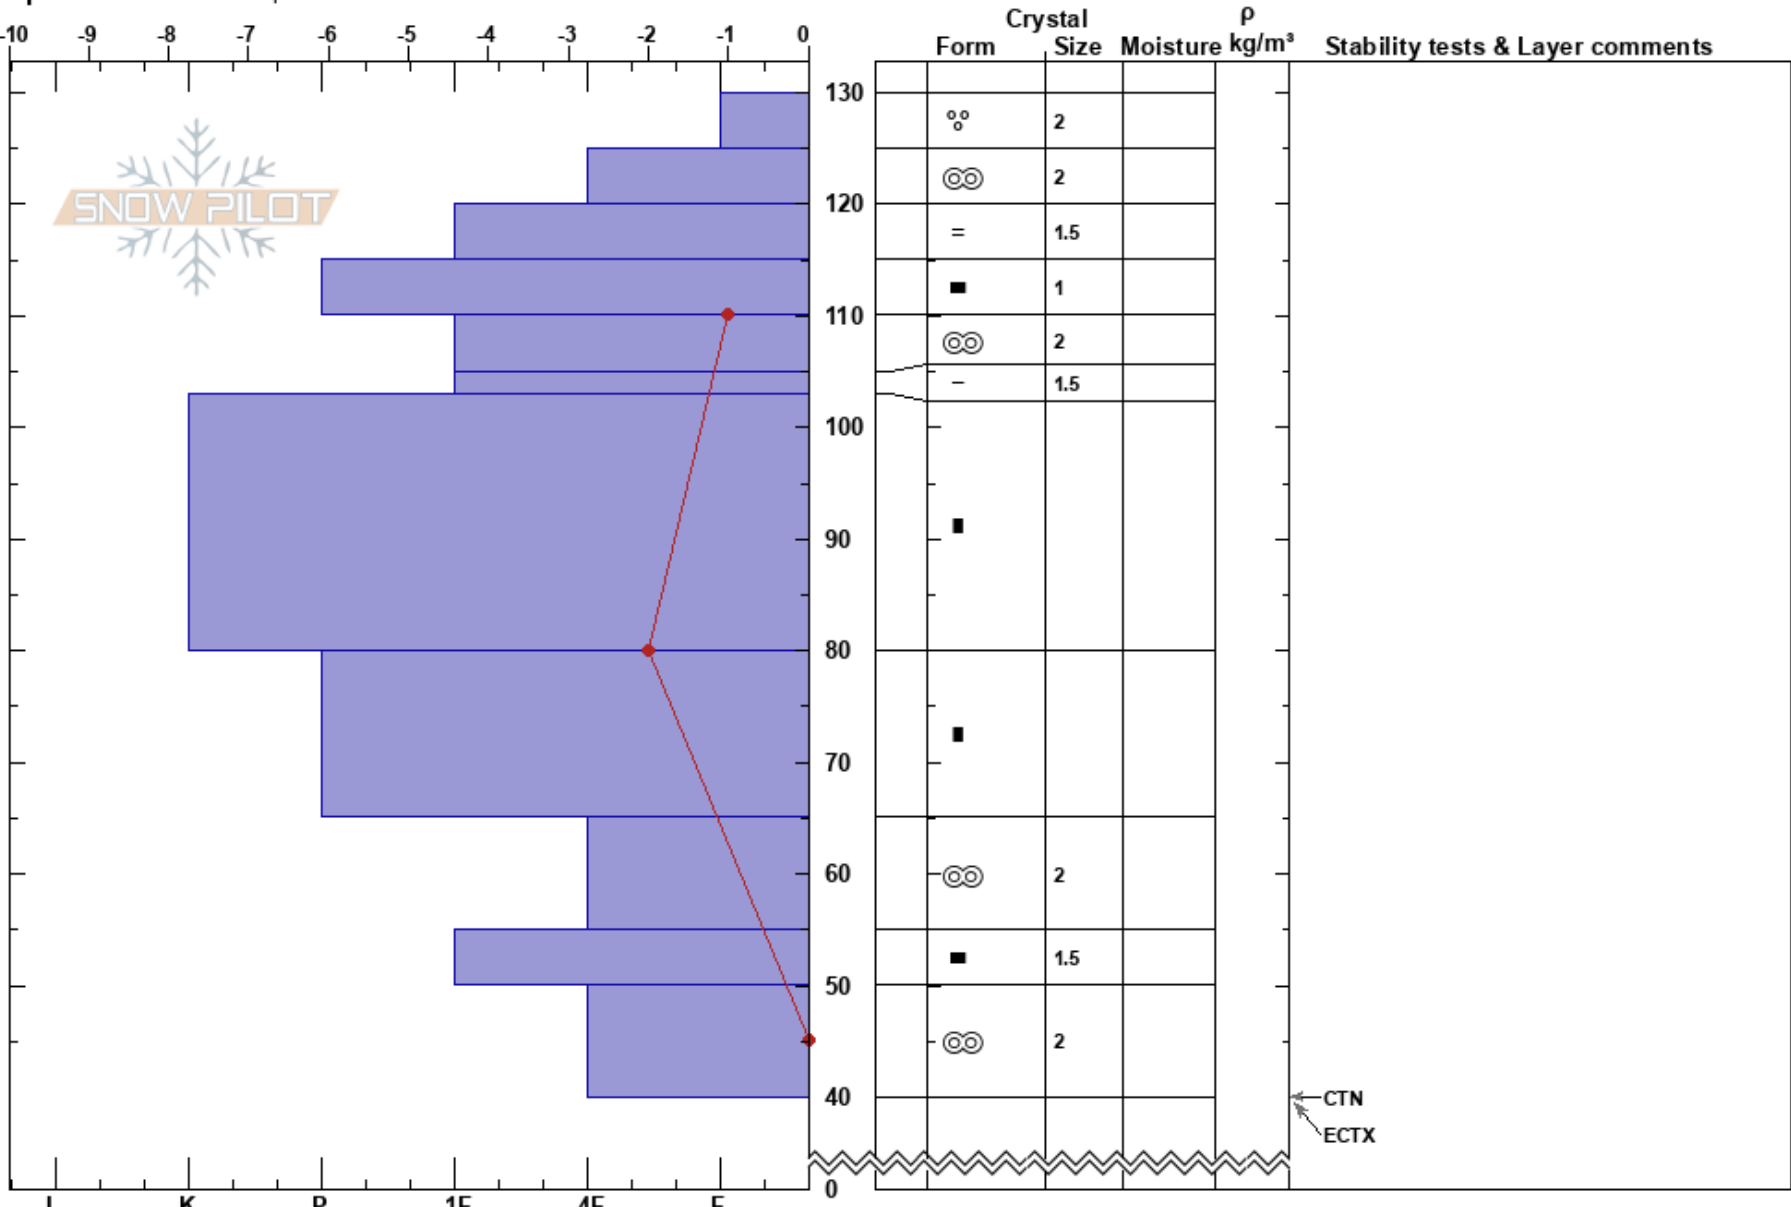

Hayrick Butte  
 Three Sisters  
 OR  
 Elevation: 4870 ft  
 Aspect: E  
 Specifics: We skied slope

Christopher Lawman  
 03/11/2022 - 1:00pm  
 Co-ord: 10T 616234W 4866196N  
 Slope Angle: 32°  
 Wind Loading:

Stability: Good HS: 130  
 Air Temperature: 5°C  
 Sky Cover: FEW  
 Precipitation: NO  
 Wind: E Light Breeze  
 Layer Notes: 65-55cm: Problematic layer

Notes: