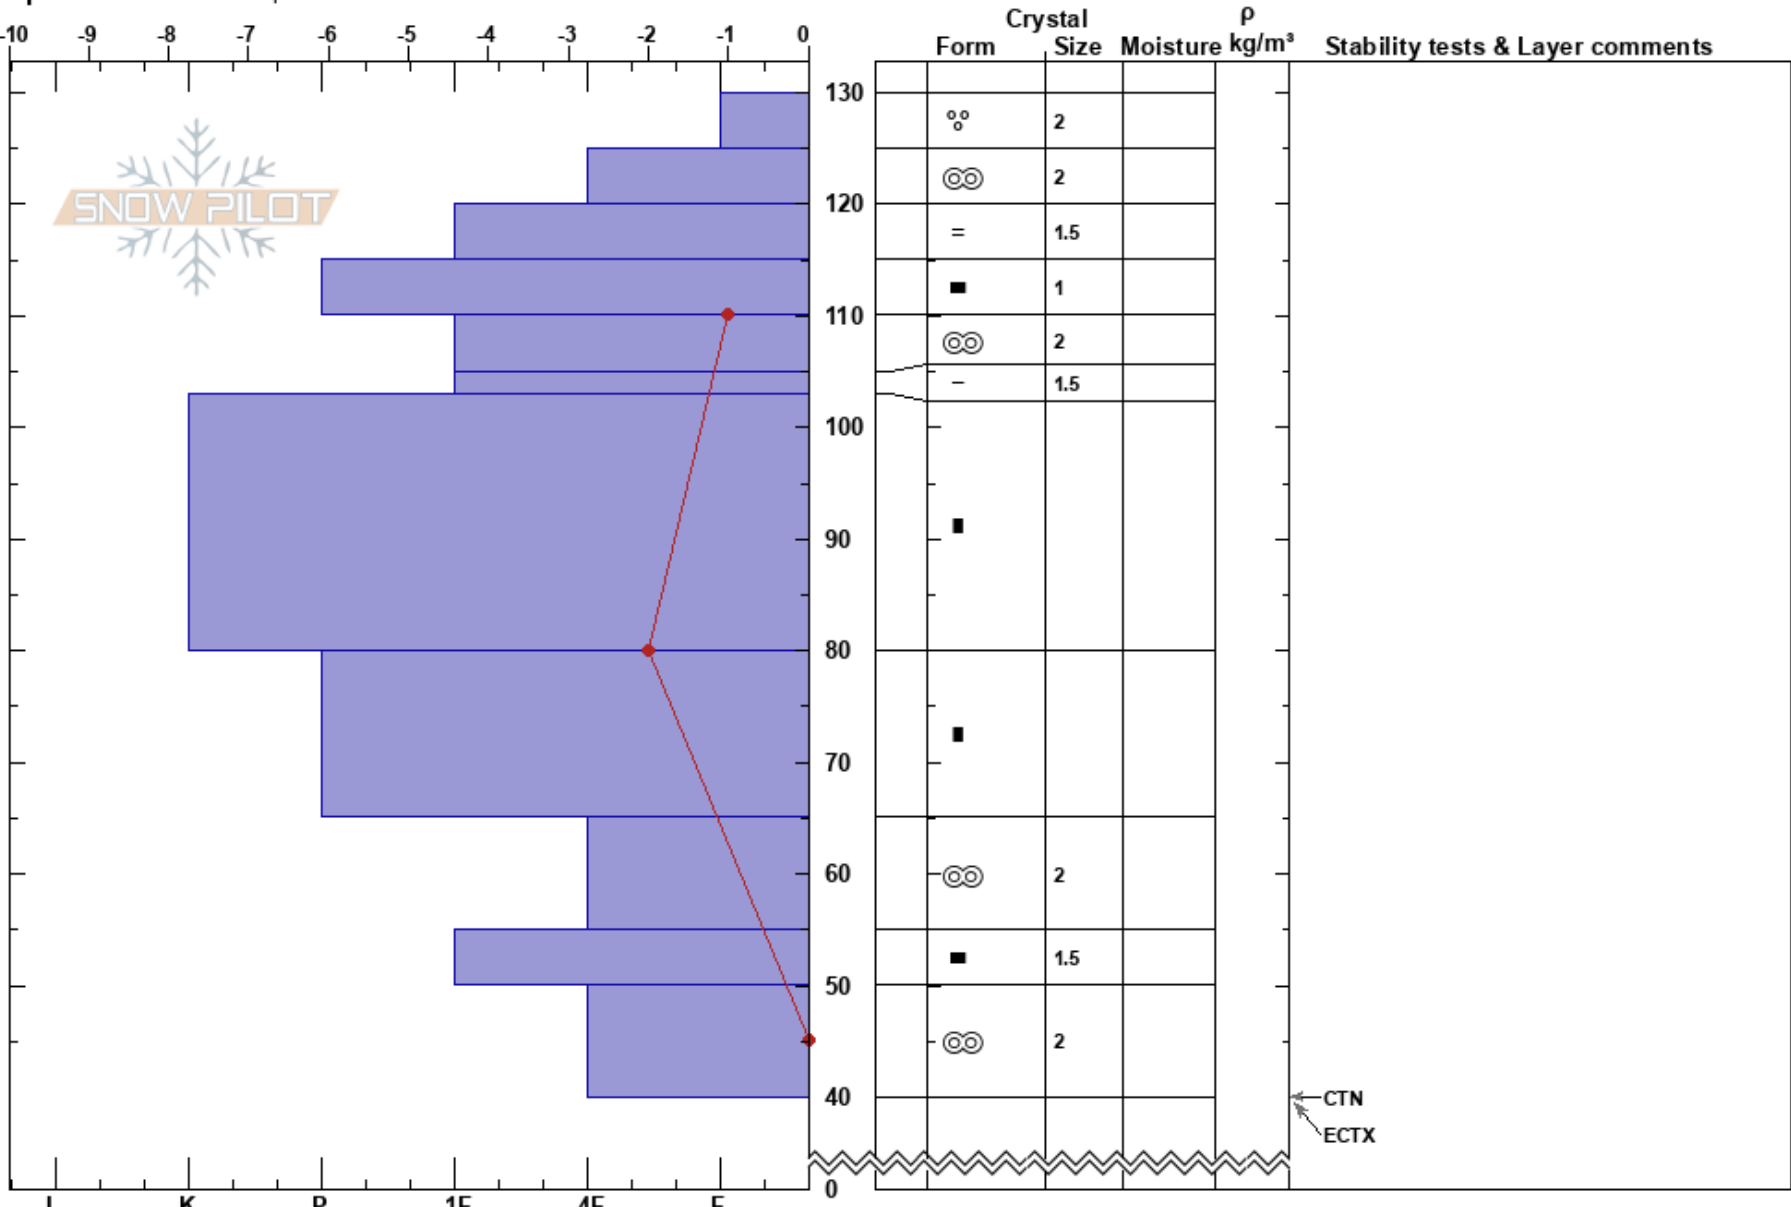

Hayrick Butte
 Three Sisters
 OR
Elevation: 4870 ft
Aspect: E
Specifics: We skied slope

Christopher Lawman
 03/11/2022 - 1:00pm
Co-ord: 10T 616234W 4866196N
Slope Angle: 32°
Wind Loading:

Stability: Good **HS:** 130 **Layer Notes:**
Air Temperature: 5°C 65-55cm: Problematic layer
Sky Cover: FEW
Precipitation: NO
Wind: E Light Breeze