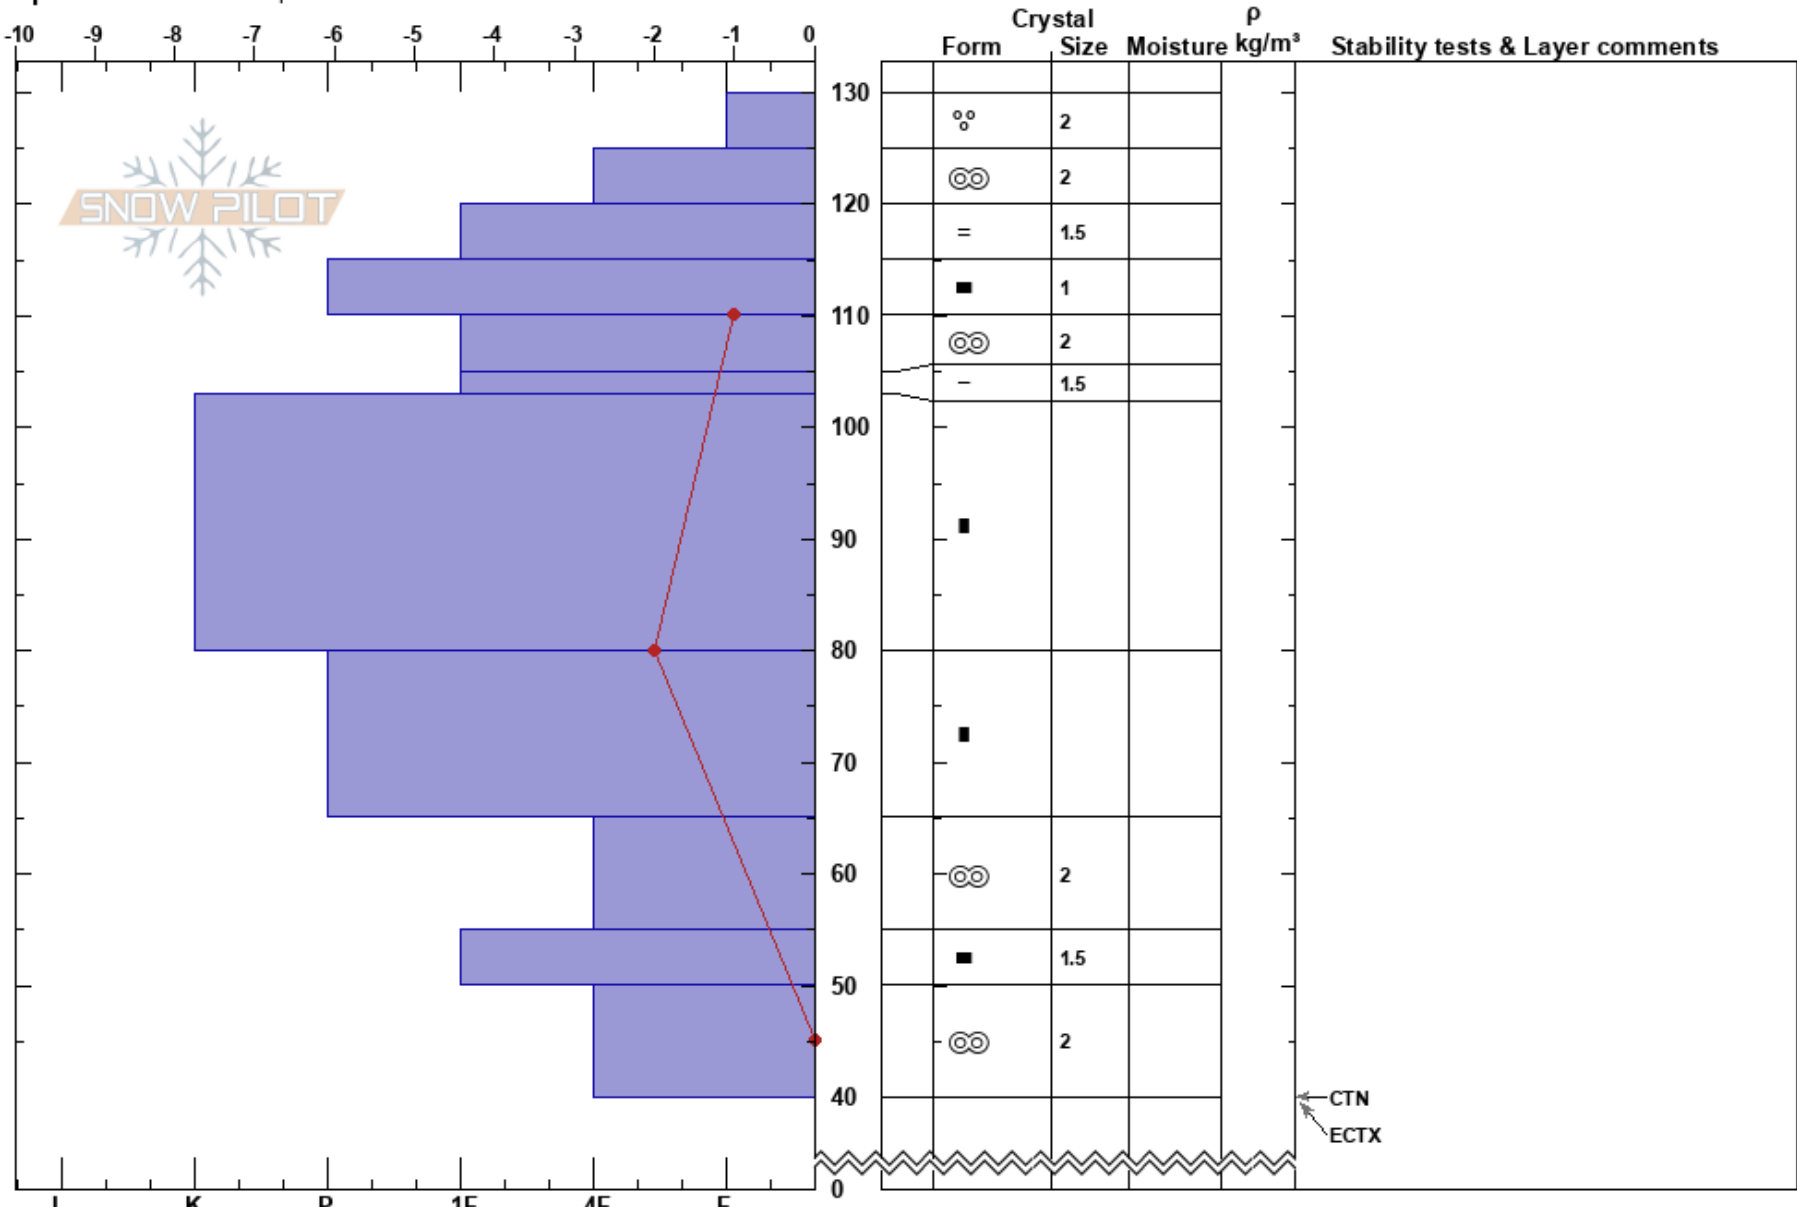

Hayrick Butte
 Three Sisters
 OR
Elevation: 4870 ft
Aspect: E
Specifics: We skied slope

Christopher Lawman
 03/11/2022 - 1:00pm
Co-ord: 10T 616234W 4866196N
Slope Angle: 32°
Wind Loading:

Stability: Good **HS:** 130 **Layer Notes:**
Air Temperature: 5°C 65-55cm: Problematic layer
Sky Cover: FEW
Precipitation: NO
Wind: E Light Breeze