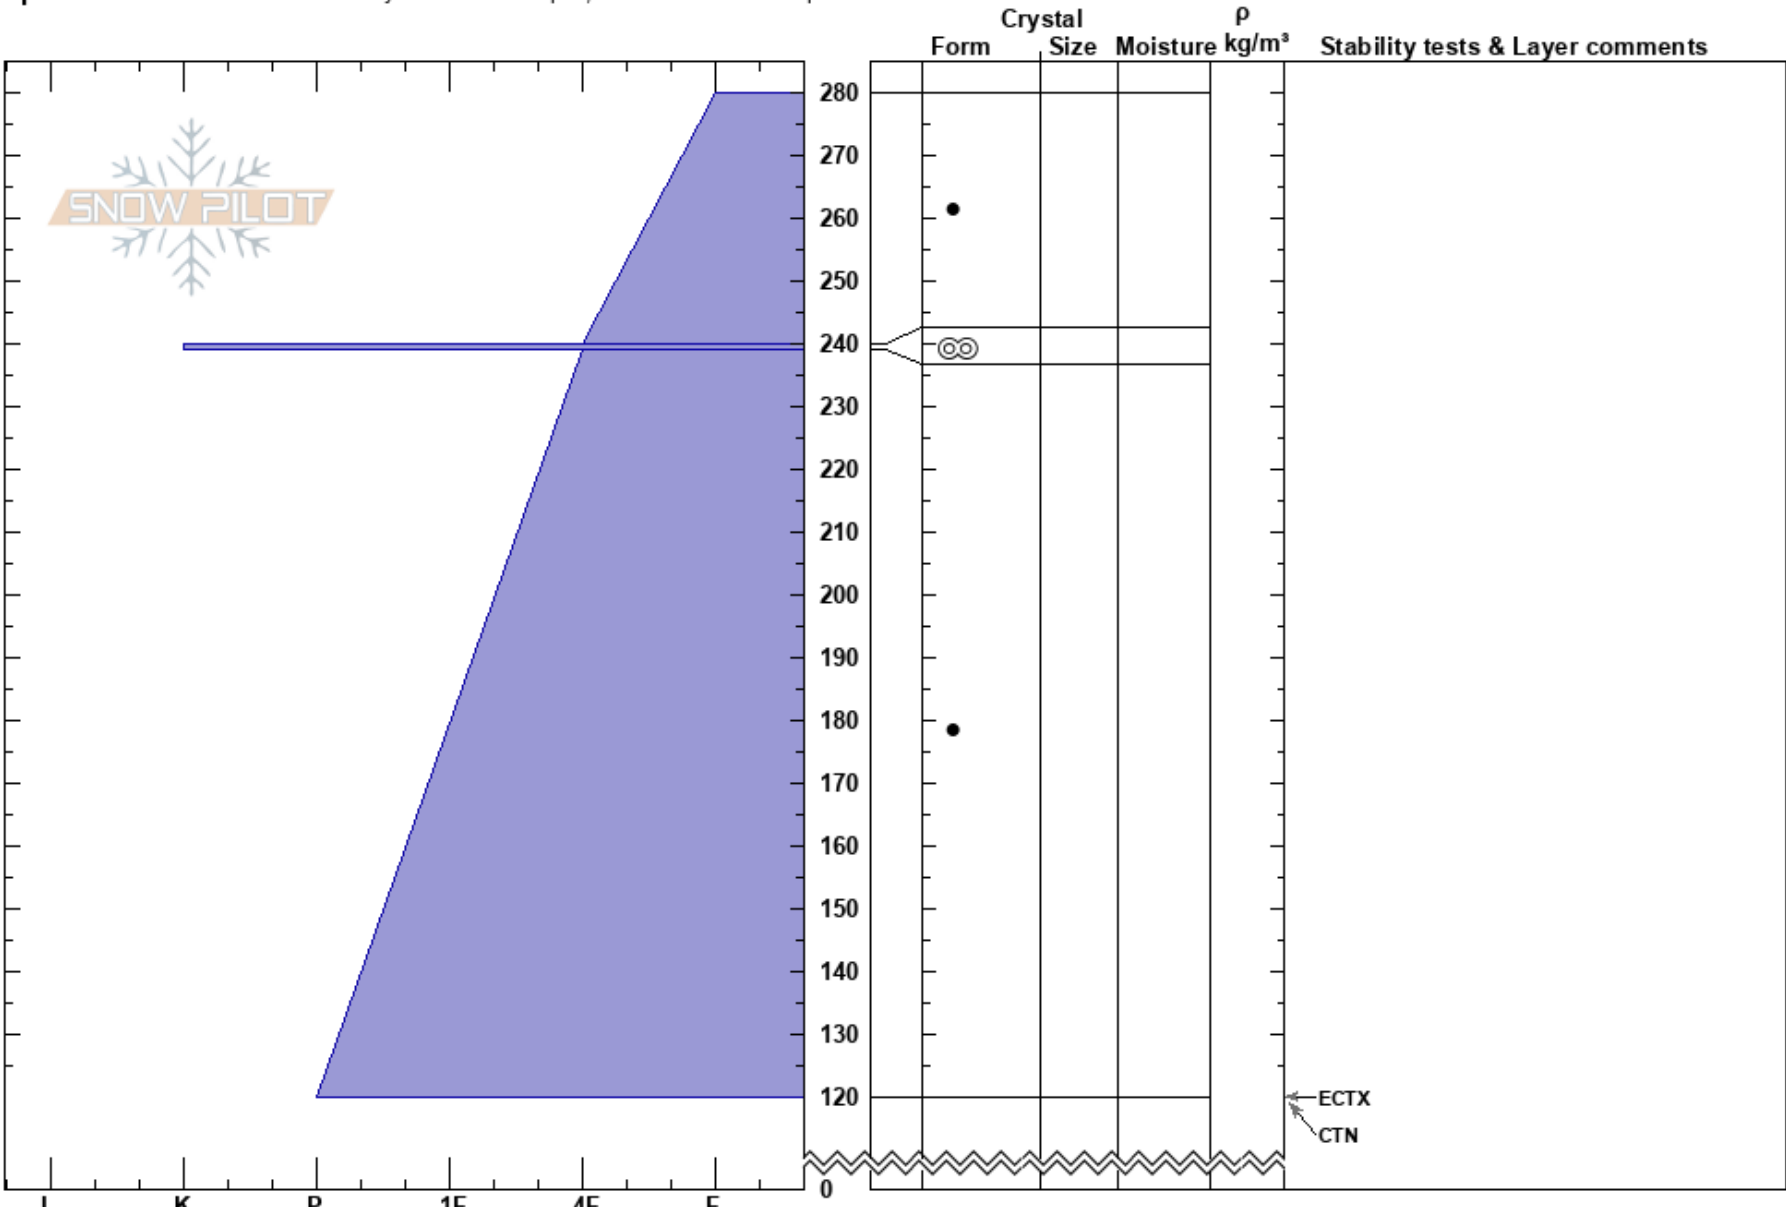

Goodhope Creek Hatcher Christopher Brewster
 Talkeetna Mountains 03/12/2022 - 12:00pm
 AK
 Elevation: 3300 ft
 Aspect: E
Specifics: Recent avalanche activity on different slopes; We snowmobiled slope

Stability: Good
Air Temperature:
Sky Cover: BKN
Precipitation: NO
Wind: S Calm
HS: 280
PF: 50 240-239cm: Problematic layer
PS: 25