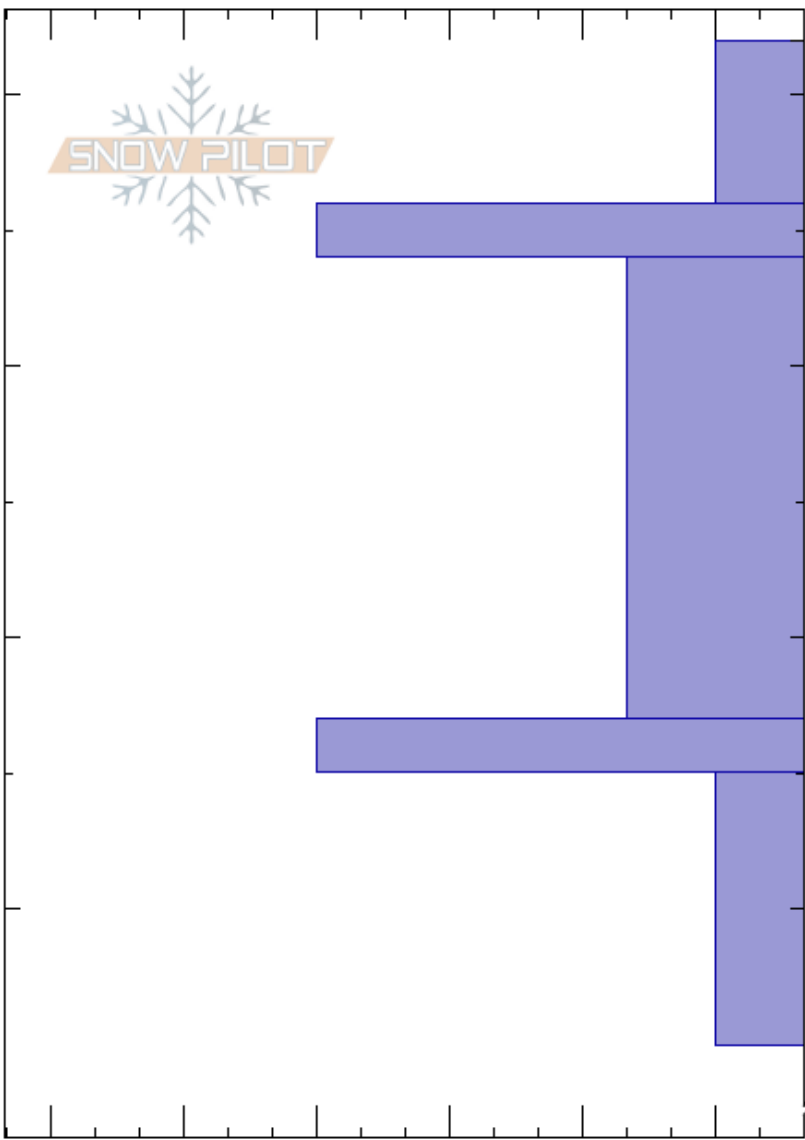

bacon rind
 Madison Range-S
 MT
 Elevation: 8800 ft
 Aspect: 90°
 Specifics:

Hannah Marshall
 03/12/2022 - 1:00pm
 Co-ord:
 Slope Angle:
 Wind Loading:

Stability:
 Air Temperature:
 Sky Cover: BKN
 Precipitation: NO
 Wind: Light Breeze

HS: 142

Layer Notes:

Altitude (m)	Crystal		Moisture	ρ kg/m ³	Stability tests & Layer comments
	Form	Size			
142					
140	/				
	⊙⊙				
130	⊠				
120					
	⊙⊙				
110	⊠	2			
105					
0	~ ~ ~ ~ ~				

← ECTN30 @115cm