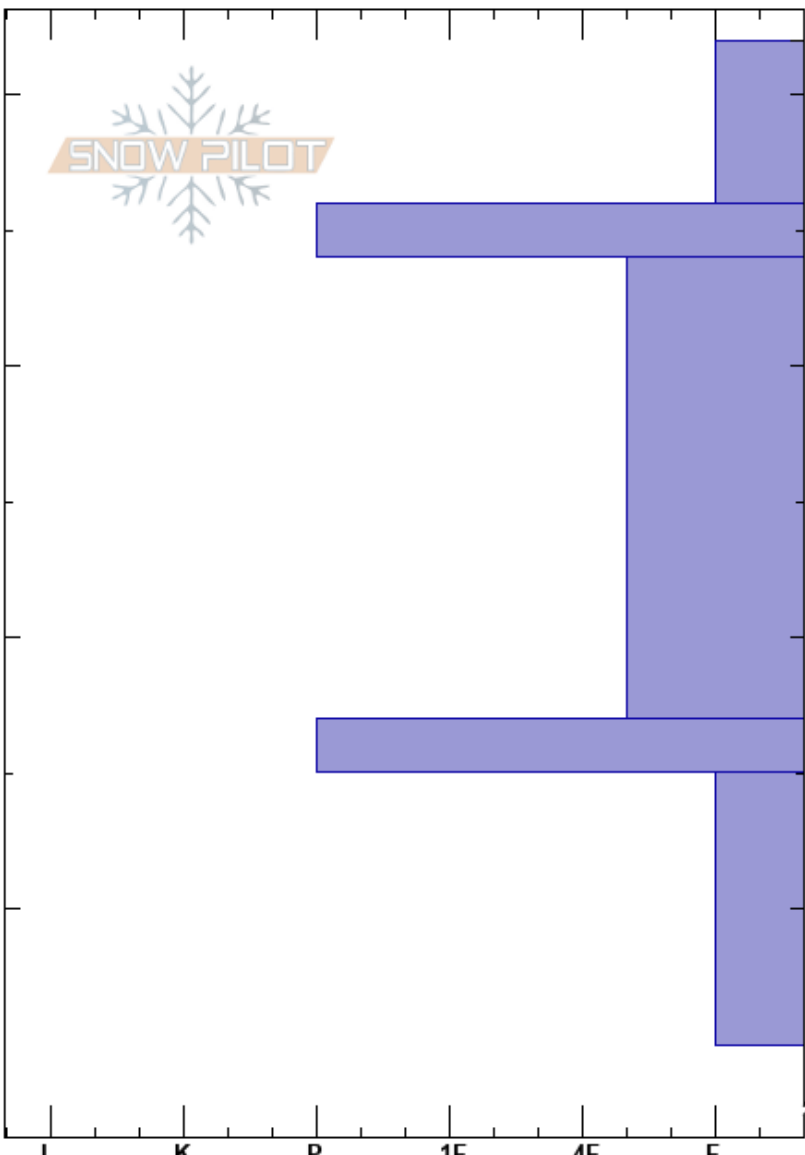

bacon rind
 Madison Range-S
 MT
 Elevation: 8800 ft
 Aspect: 90°
 Specifics:

Hannah Marshall
 03/12/2022 - 1:00pm
 Co-ord:
 Slope Angle:
 Wind Loading:

Stability:
 Air Temperature:
 Sky Cover: BKN
 Precipitation: NO
 Wind: Light Breeze

HS: 142

Layer Notes:

| Altitude (ft) | Crystal | | Moisture | ρ kg/m ³ | Stability tests & Layer comments |
|---------------|---------|------|----------|--------------------------|----------------------------------|
| | Form | Size | | | |
| 142 | | | | | |
| 140 | / | | | | |
| | ⊙⊙ | | | | |
| 130 | | | | | |
| | ⊠ | | | | |
| 120 | | | | | |
| | ⊙⊙ | | | | |
| 110 | ⊠ | 2 | | | |
| 105 | | | | | |
| 0 | | | | | |

← ECTN30 @115cm

Notes: