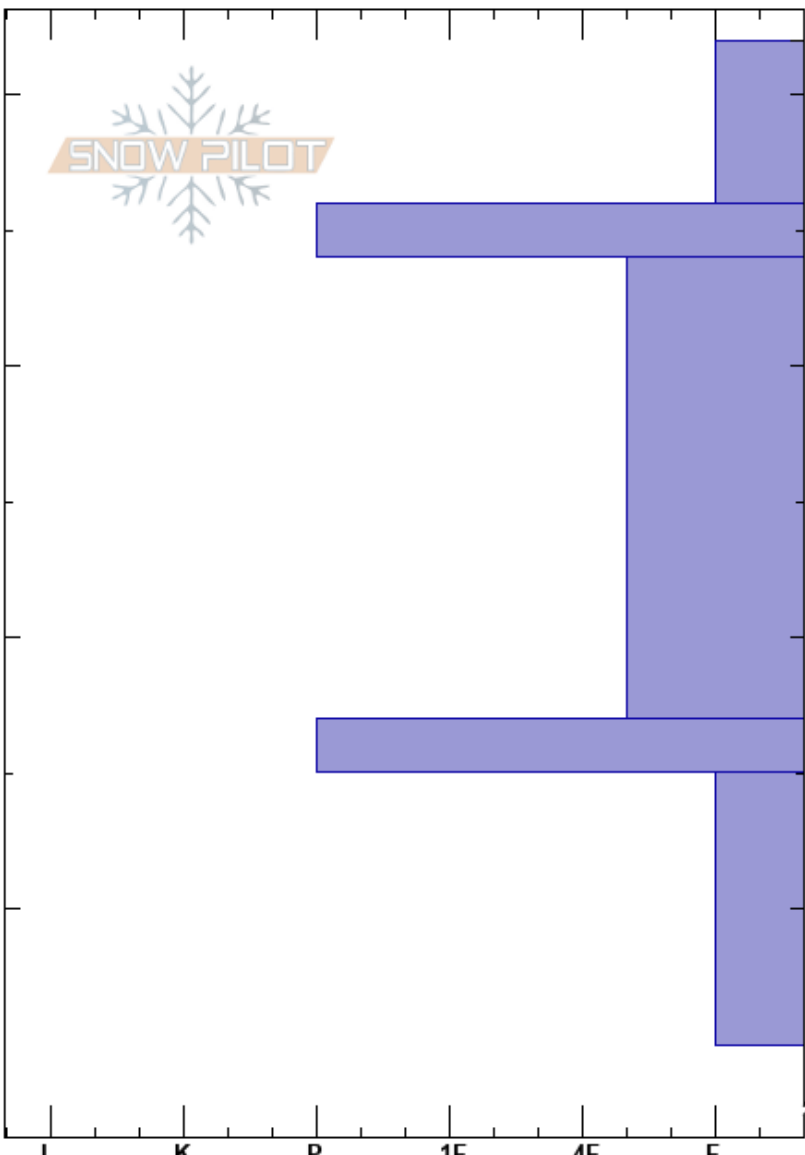

bacon rind
 Madison Range-S
 MT
 Elevation: 8800 ft
 Aspect: 90°
 Specifics:

Hannah Marshall
 03/12/2022 - 1:00pm
 Co-ord:
 Slope Angle:
 Wind Loading:

Stability:
 Air Temperature:
 Sky Cover: BKN
 Precipitation: NO
 Wind: Light Breeze

HS: 142

Layer Notes:

Altitude (ft)	Crystal		ρ kg/m ³	Stability tests & Layer comments
	Form	Size		
142				
140	/			
	⊙⊙			
130				
	⊠			
120				
	⊙⊙			
110	⊠	2		
105				
0				

← ECTN30 @115cm

Notes: