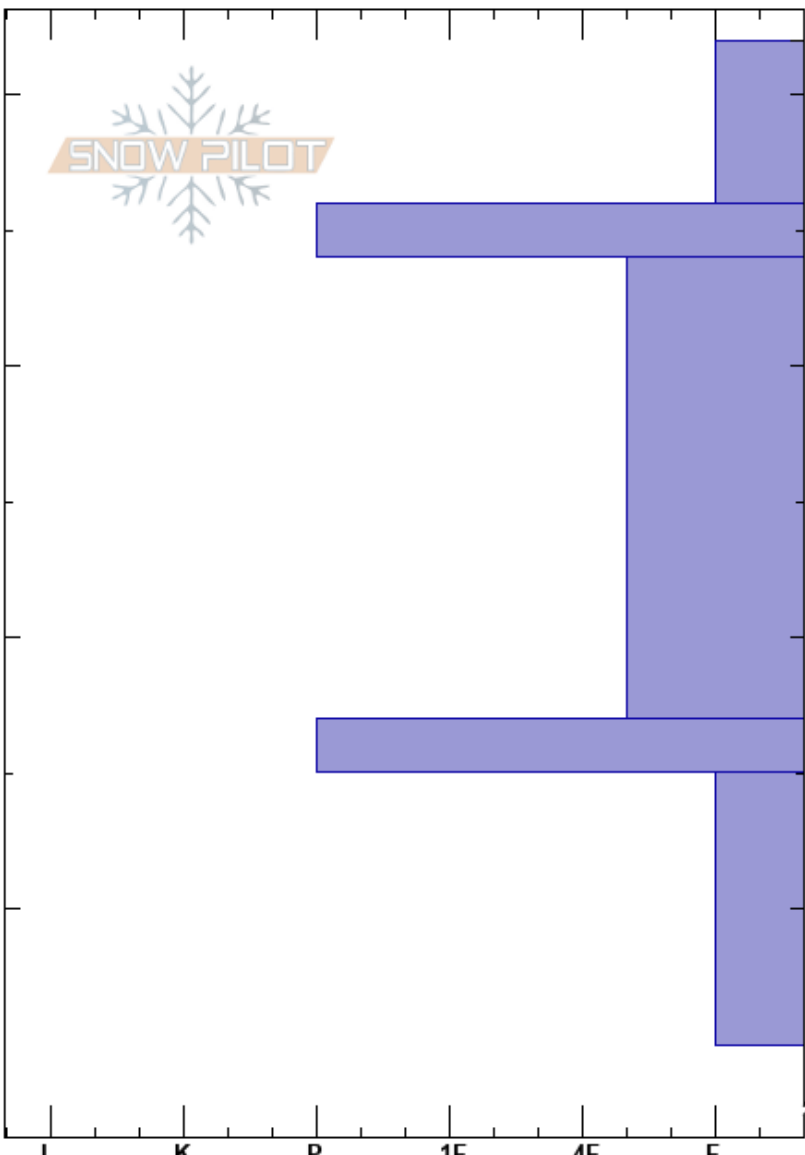

bacon rind  
 Madison Range-S  
 MT  
 Elevation: 8800 ft  
 Aspect: 90°  
 Specifics:

Hannah Marshall  
 03/12/2022 - 1:00pm  
 Co-ord:  
 Slope Angle:  
 Wind Loading:

Stability:  
 Air Temperature:  
 Sky Cover: BKN  
 Precipitation: NO  
 Wind: Light Breeze

HS: 142

Layer Notes:

Altitude (ft)	Crystal		$\rho$ kg/m <sup>3</sup>	Stability tests & Layer comments
	Form	Size		
142				
140	/			
	⊙⊙			
130				
	⊠			
120				
	⊙⊙			
110	⊠	2		
105				
0				

← ECTN30 @115cm