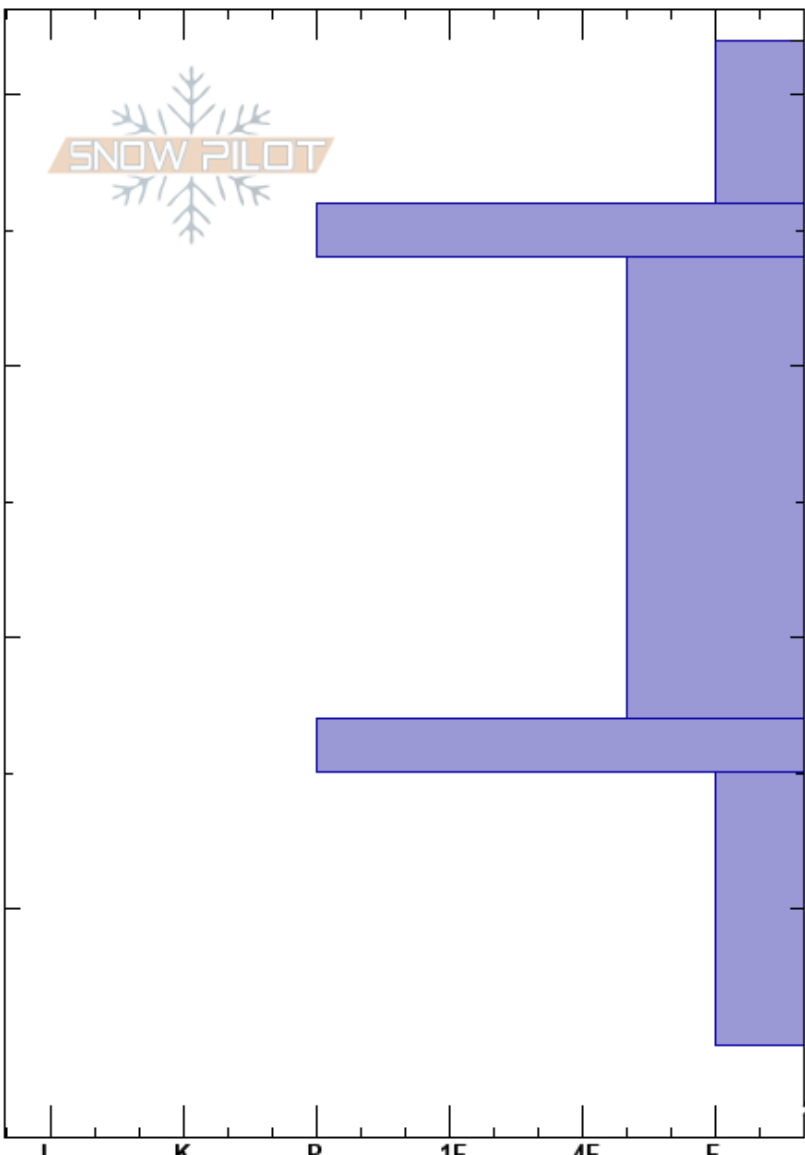

bacon rind
 Madison Range-S
 MT
 Elevation: 8800 ft
 Aspect: 90°
 Specifics:

Hannah Marshall
 03/12/2022 - 1:00pm
 Co-ord:
 Slope Angle:
 Wind Loading:

Stability:
 Air Temperature:
 Sky Cover: BKN
 Precipitation: NO
 Wind: Light Breeze

HS: 142

Layer Notes:

Altitude (ft)	Crystal		Moisture	ρ kg/m ³	Stability tests & Layer comments
	Form	Size			
142					
140	/				
	⊙⊙				
130					
	⊠				
120					
	⊙⊙				
110	□	2			
105					
0					

← ECTN30 @115cm