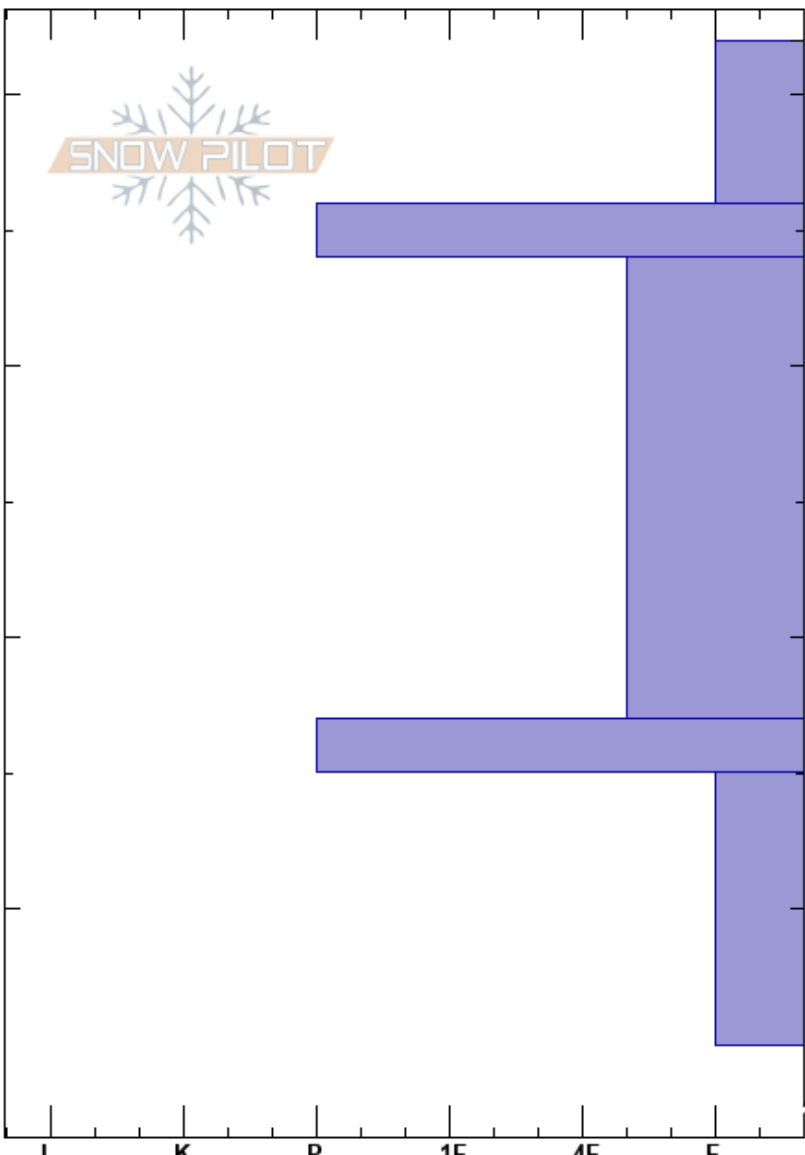

bacon rind
 Madison Range-S
 MT
 Elevation: 8800 ft
 Aspect: 90°
 Specifics:

Hannah Marshall
 03/12/2022 - 1:00pm
 Co-ord:
 Slope Angle:
 Wind Loading:

Stability:
 Air Temperature:
 Sky Cover: BKN
 Precipitation: NO
 Wind: Light Breeze

HS: 142

Layer Notes:

Altitude (ft)	Crystal		Moisture	ρ kg/m ³	Stability tests & Layer comments
	Form	Size			
142					
140	/				
	⊙⊙				
130					
	⊠				
120					
	⊙⊙				
110	⊠	2			
105					
0					

← ECTN30 @115cm