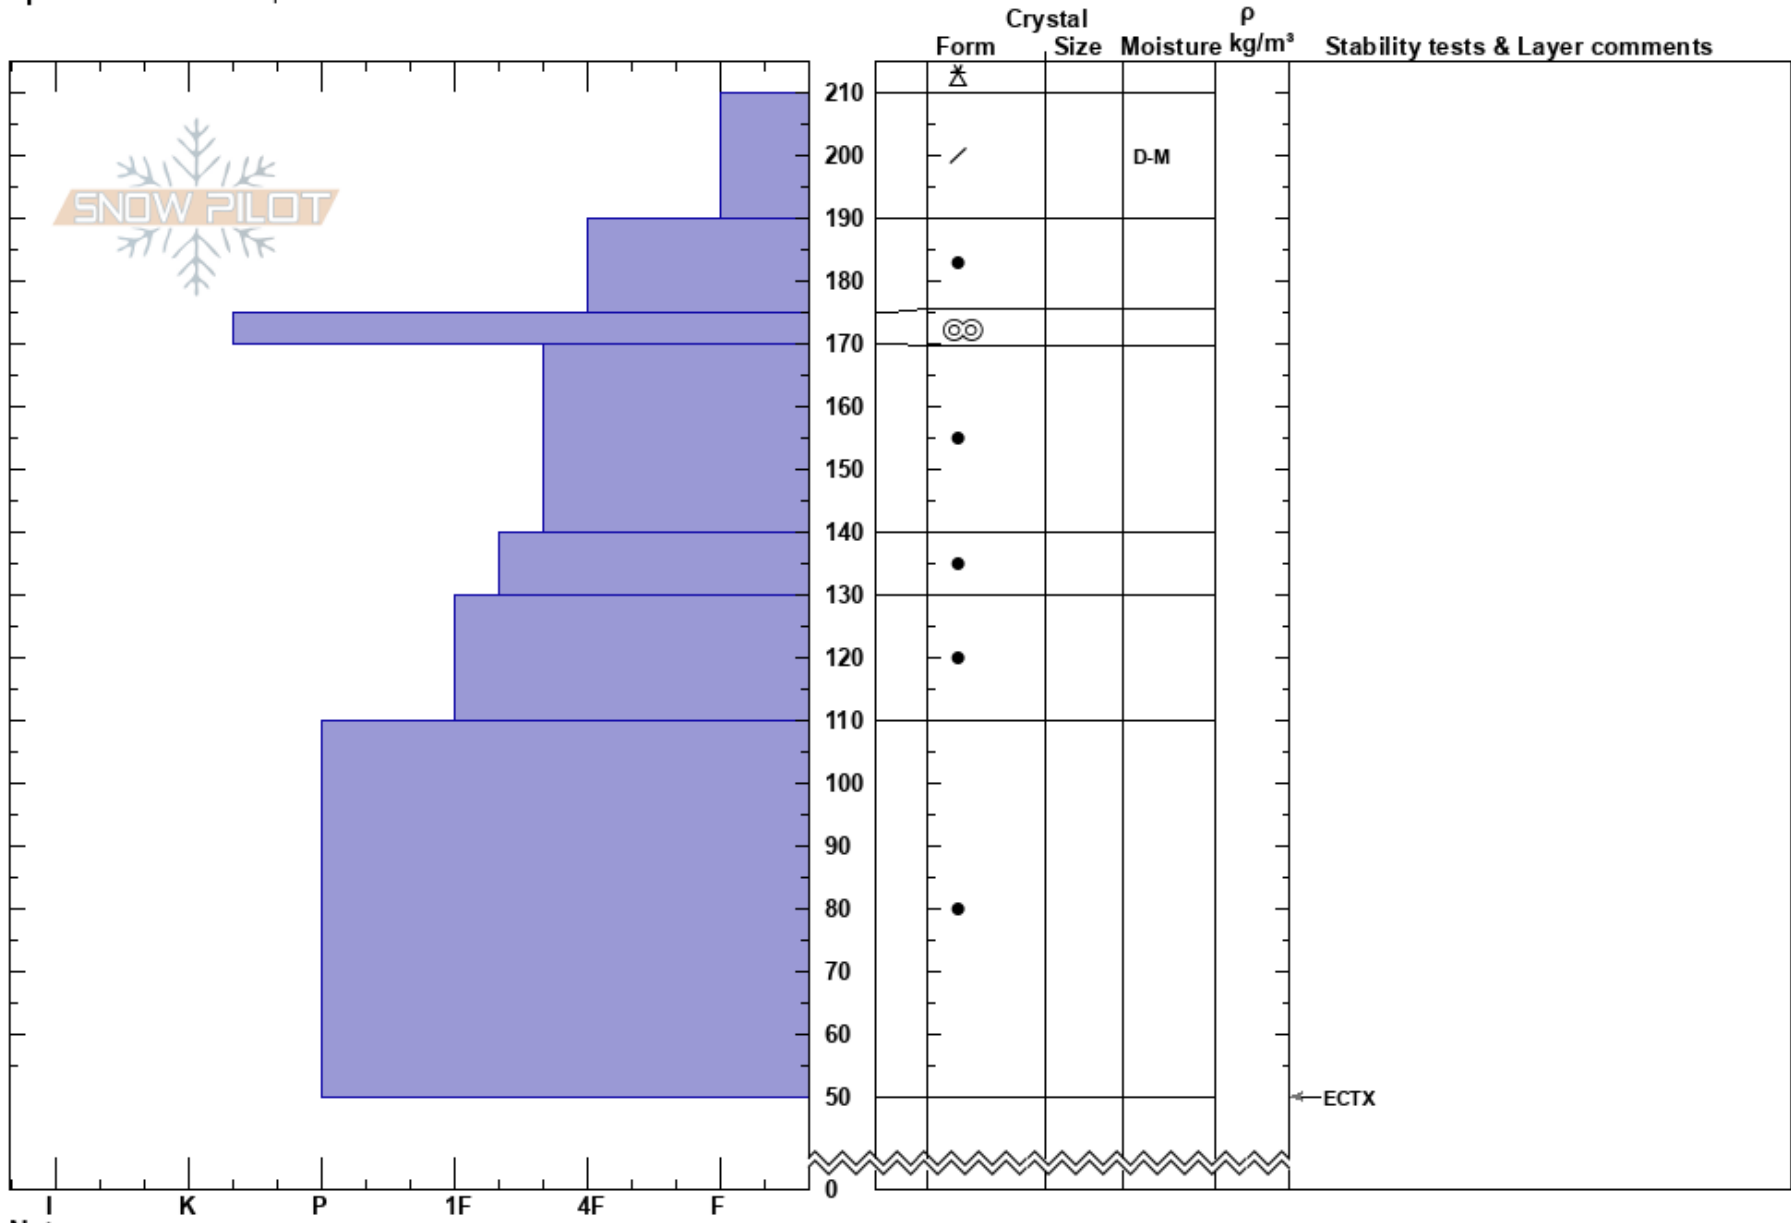

Idaho Ridge
 Hatcher Pass
 AK
 Elevation: 2977 ft
 Aspect: S
 Specifics: We skied slope

Michael Kerst
 03/12/2022 - 12:00pm
 Co-ord: 61.79293N, -149.17687W
 Slope Angle: 35°
 Wind Loading:

Stability: **HS:210** Layer Notes:
 Air Temperature: 2°C
 Sky Cover: BKN
 Precipitation: S-1
 Wind: