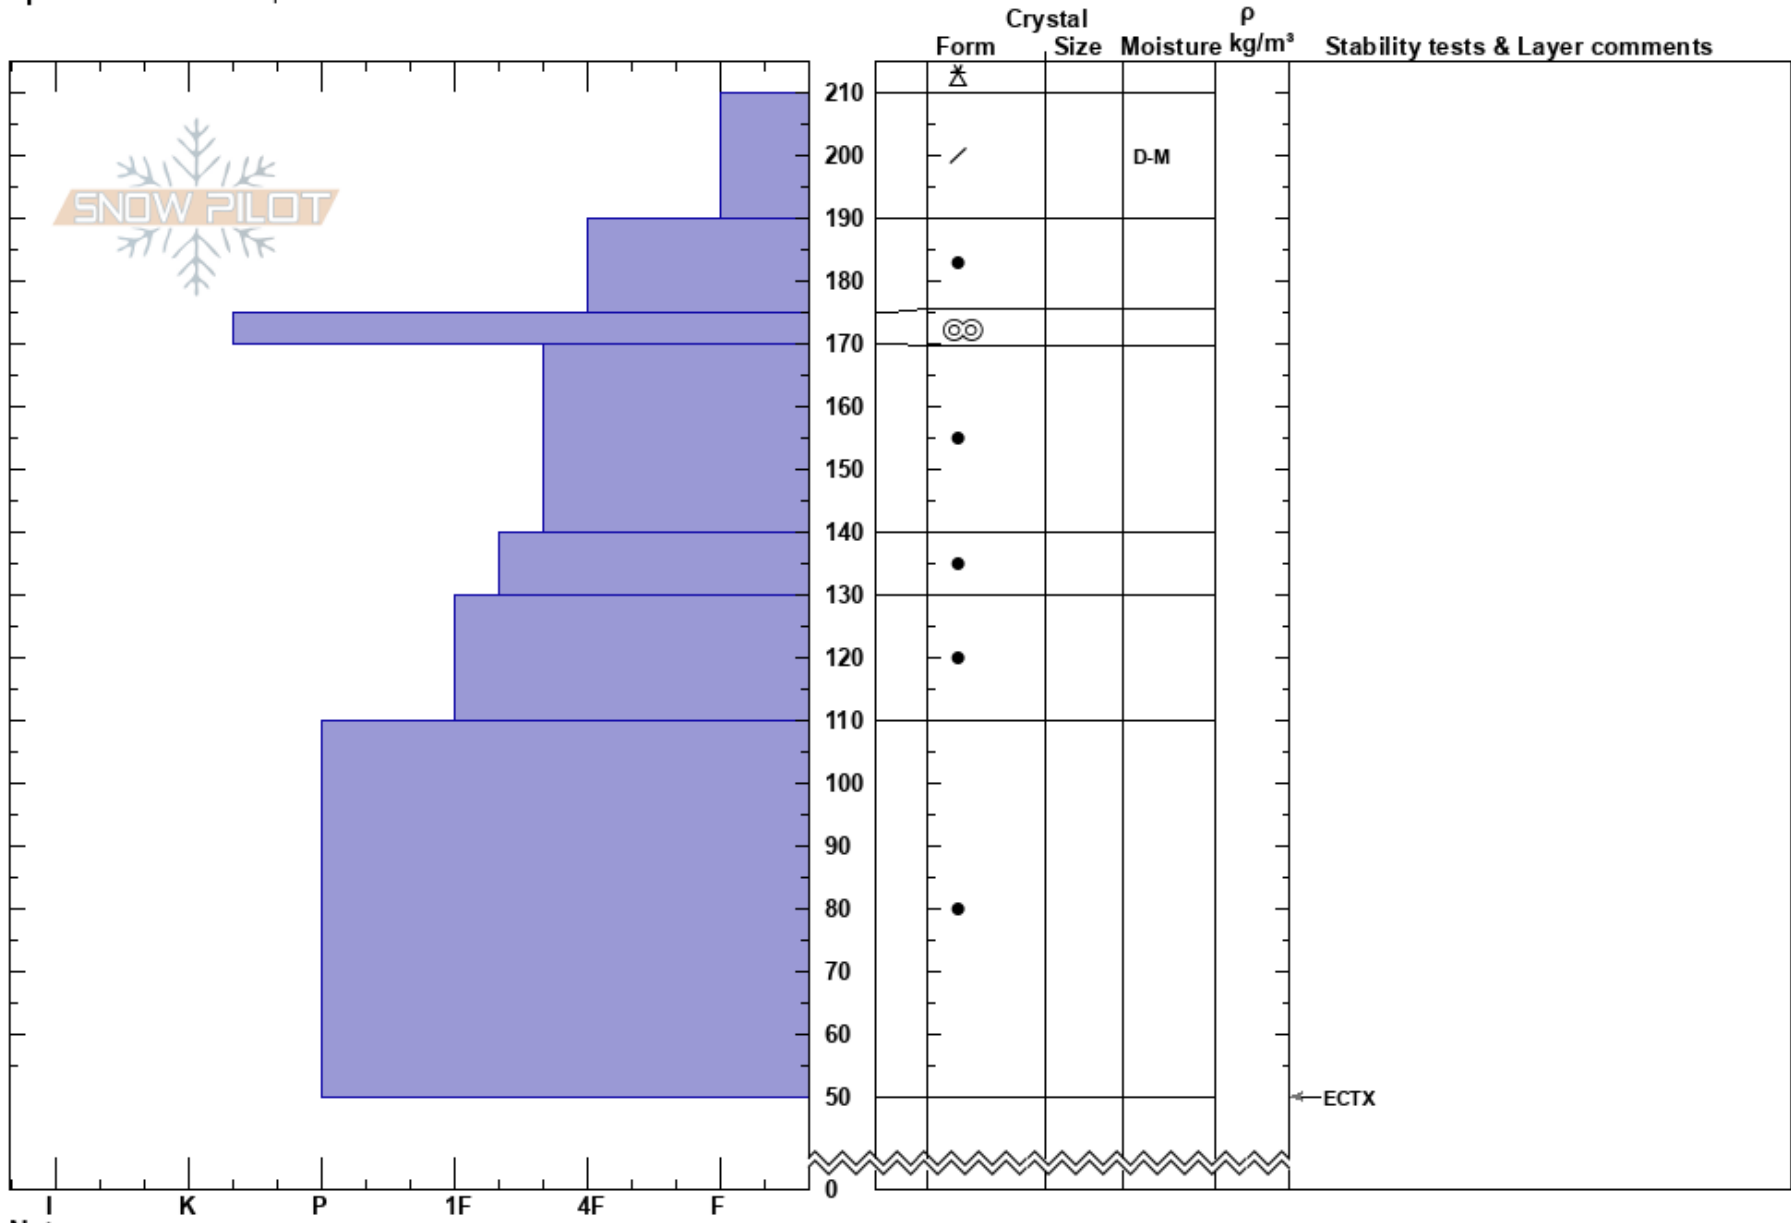

Idaho Ridge
 Hatcher Pass
 AK
 Elevation: 2977 ft
 Aspect: S
 Specifics: We skied slope

Michael Kerst
 03/12/2022 - 12:00pm
 Co-ord: 61.79293N, -149.17687W
 Slope Angle: 35°
 Wind Loading:

Stability: HS:210
 Layer Notes:
 Air Temperature: 2°C
 Sky Cover: BKN
 Precipitation: S-1
 Wind: