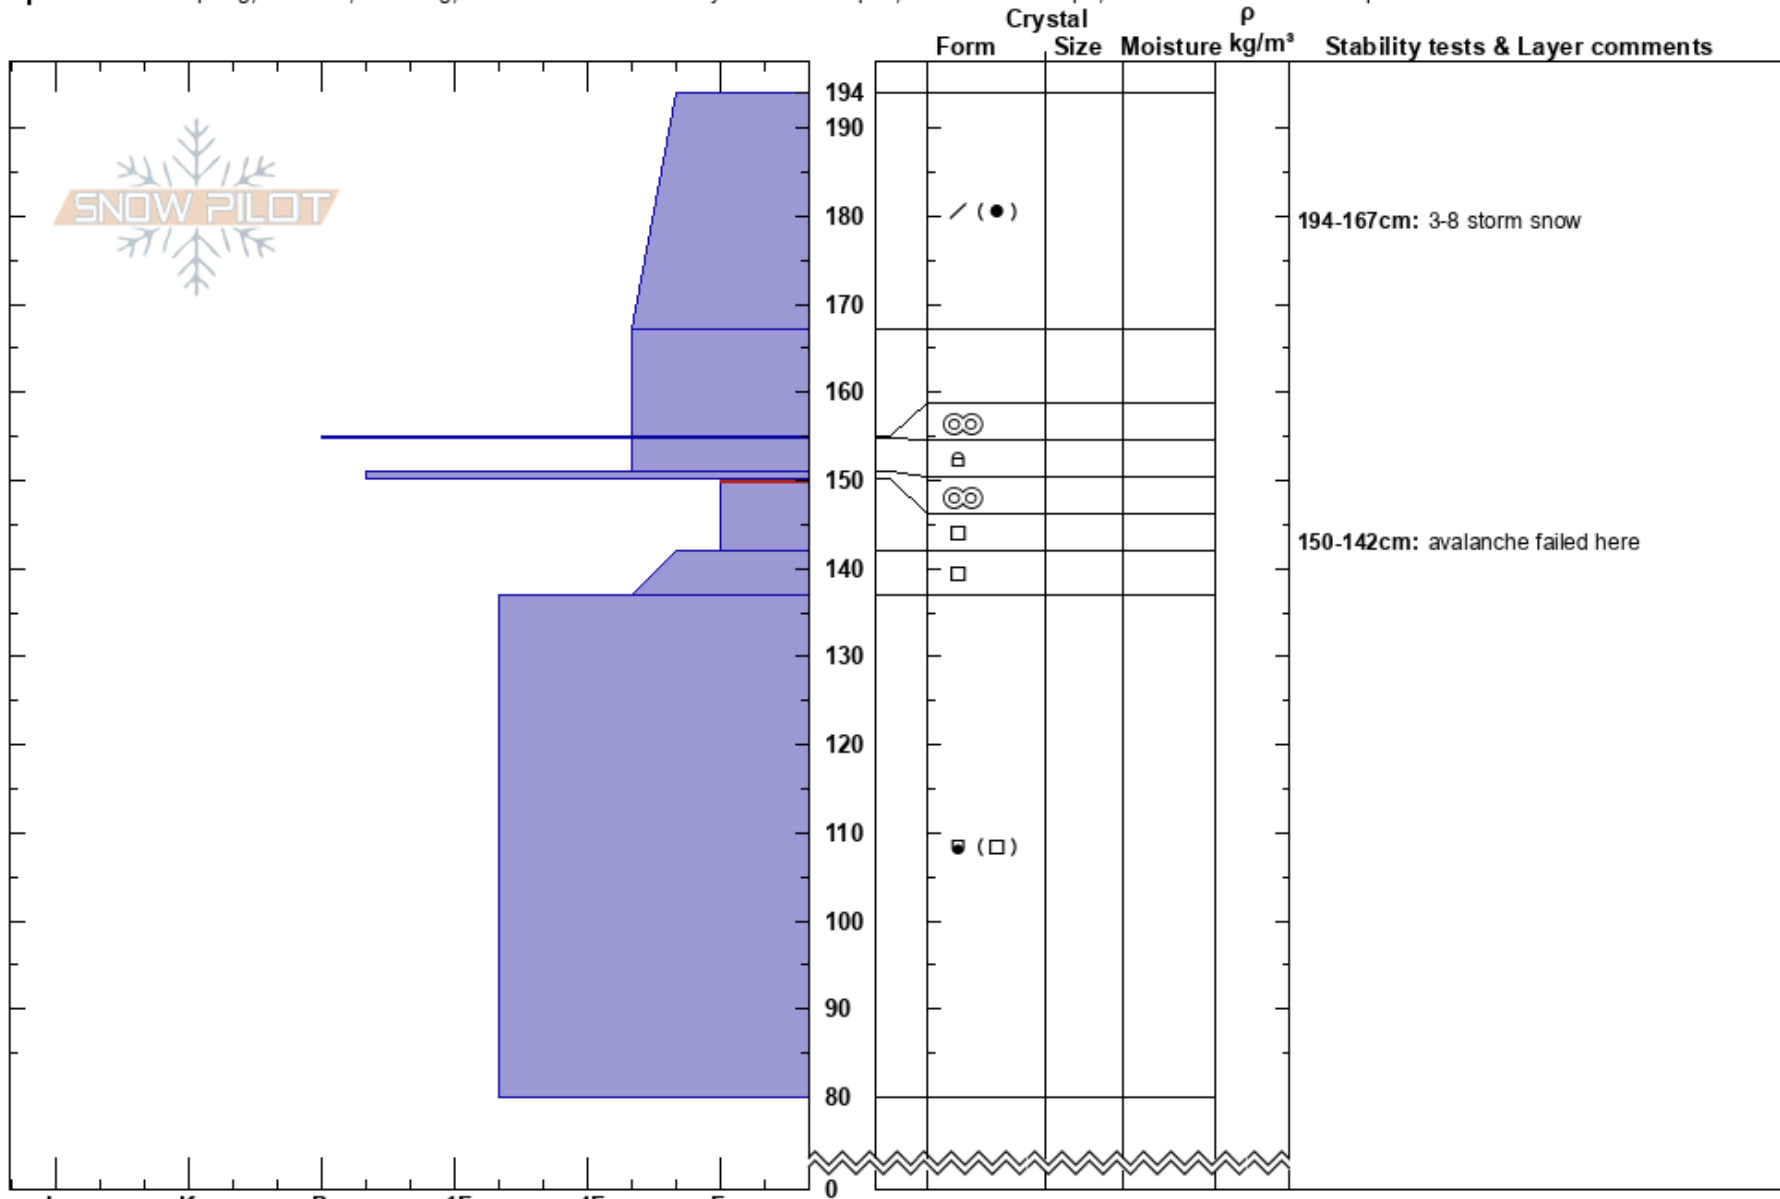

194-167cm: 3-8 storm snow

UT

Co-ord: 41.67980N, -111.71646W

Sky Cover: FEW

150-142cm: avalanche failed here

Elevation: 8511 ft

Slope Angle: 37°

Precipitation: NO

150-142cm: Problematic layer

Aspect: N

Wind Loading: previous

Wind: W Light Breeze

Specifics: Collapsing, localized; Cracking; Recent avalanche activity on similar slopes; Ski tracks on slope; Snowmobile tracks on slope

Notes: Fracture profile for skier triggered avalanche, 1 to 2' deep x ~400' wide, running ~300vrt'