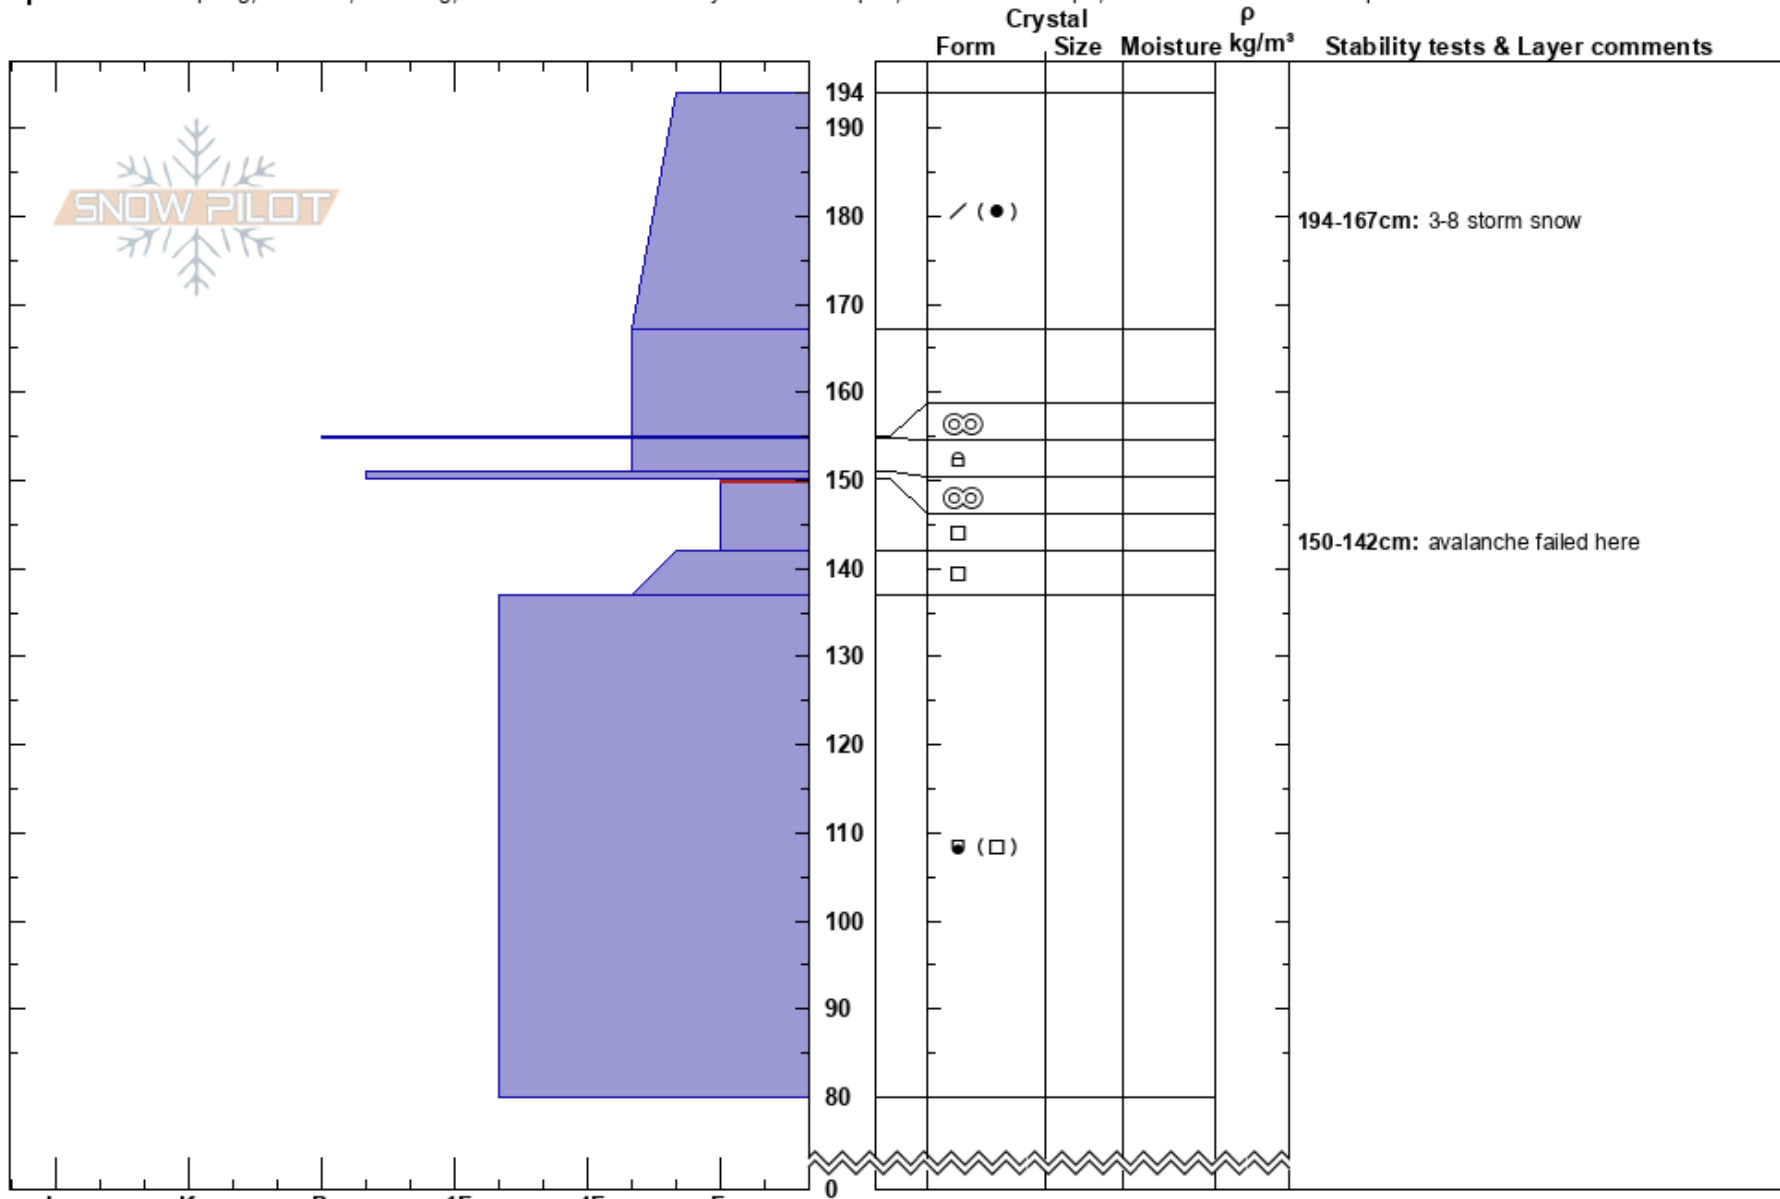

MillvilleFaceAvalanche

to by weed

Stability: Poor

HS: 194

Layer Notes:

Bear River Range

03/12/2022 - 4:15pm

Air Temperature: 2°C

194-167cm: 3-8 storm snow

UT

Co-ord: 41.67980N, -111.71646W

Sky Cover: FEW

150-142cm: avalanche failed here

Elevation: 8511 ft

Slope Angle: 37°

Precipitation: NO

150-142cm: Problematic layer

Aspect: N

Wind Loading: previous

Wind: W Light Breeze

Specifics: Collapsing, localized; Cracking; Recent avalanche activity on similar slopes; Ski tracks on slope; Snowmobile tracks on slope

Notes: Fracture profile for skier triggered avalanche, 1 to 2' deep x ~400' wide, running ~300vrt'