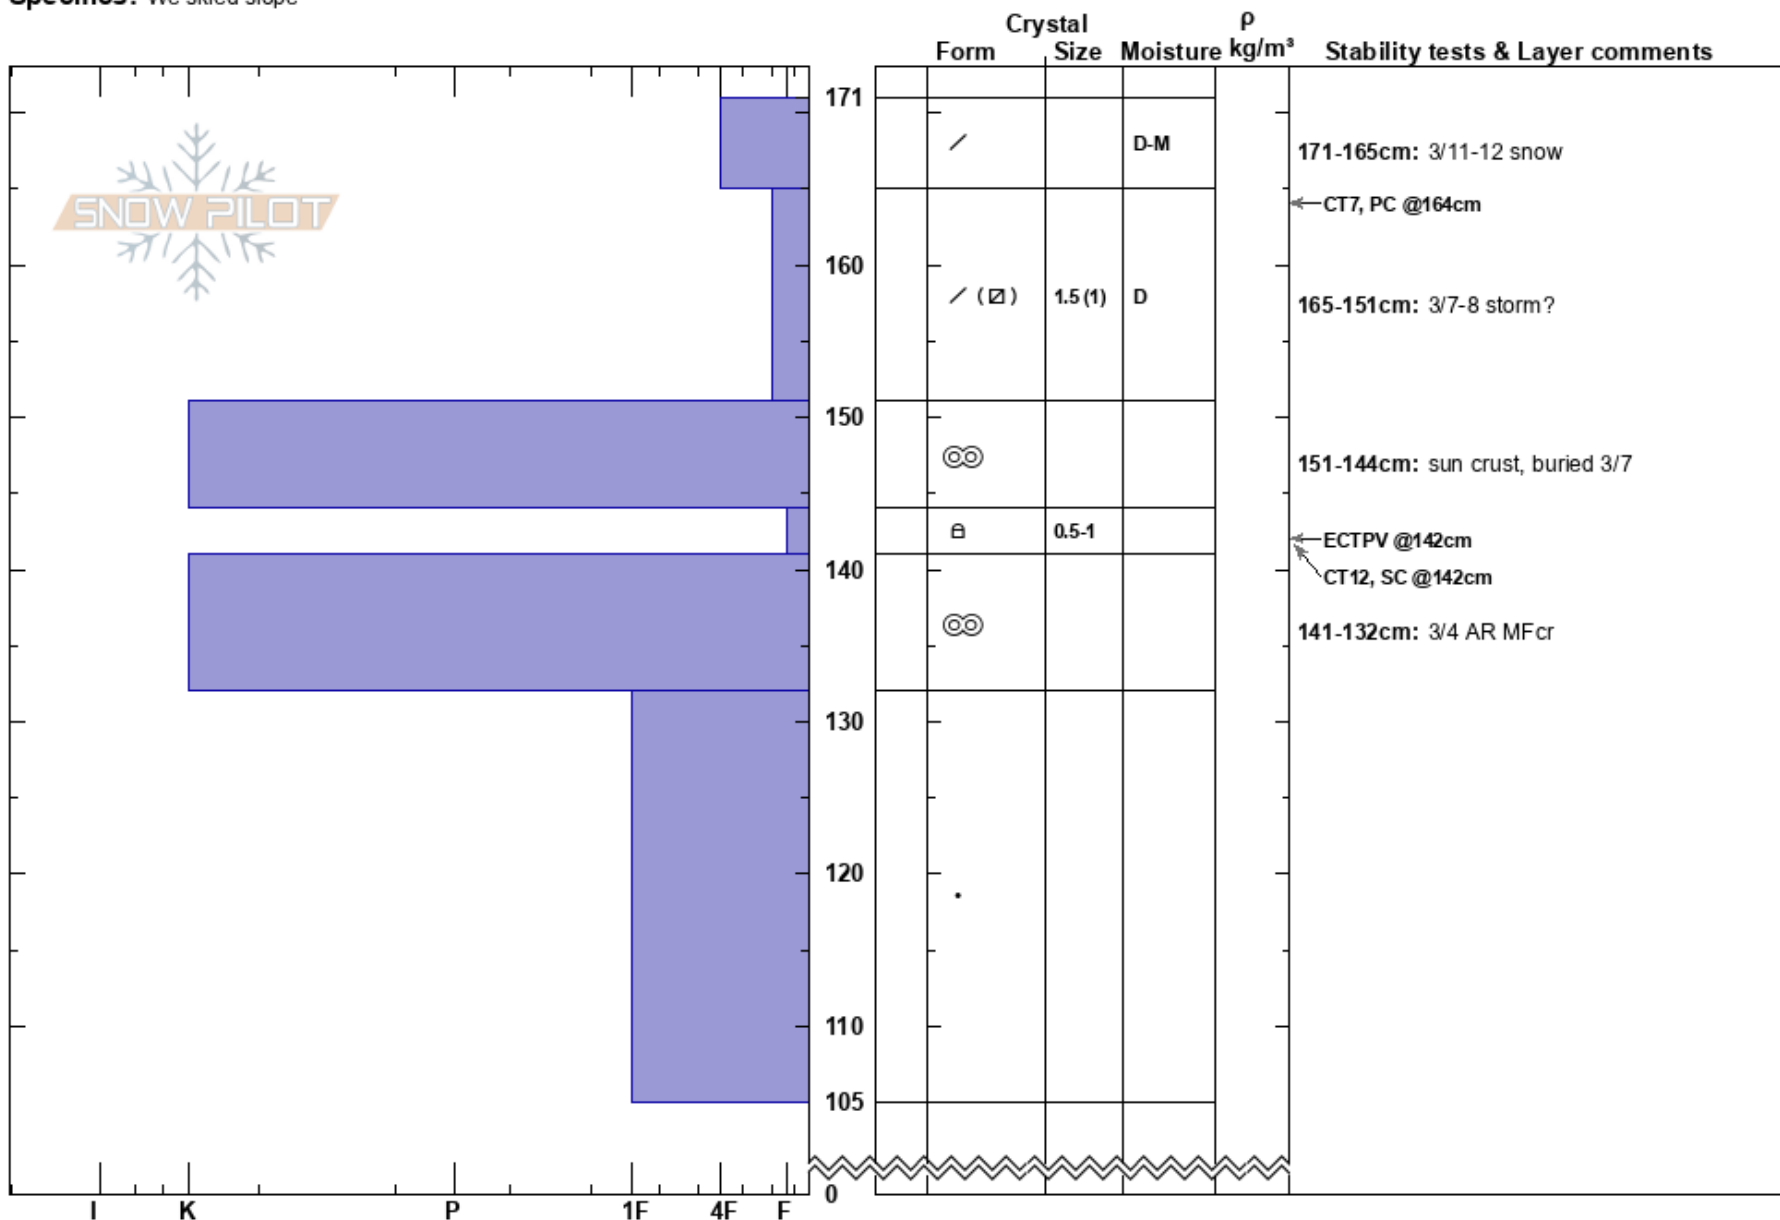

Chicken Bones N
 Whitefish
 MT
Elevation: 6200 ft
Aspect: 110°
Specifics: We skied slope

blase reardon
 03/12/2022 - 12:45pm
Co-ord: 11U 698332E 5374434N
Slope Angle:
Wind Loading: previous

Stability: Very Good
Air Temperature: 28°C
Sky Cover: SCT
Precipitation: NO
Wind: SW Light Breeze

HS: 171
Layer Notes:
 171-165cm: 3/11-12 snow
 165-151cm: 3/7-8 storm?
 151-144cm: sun crust, buried 3/7
 144-141cm: Problematic layer
 141-132cm: 3/4 AR MFcr

Notes: W Megan Guinn. Don't think a person could collapse the 3.7 MFcr.