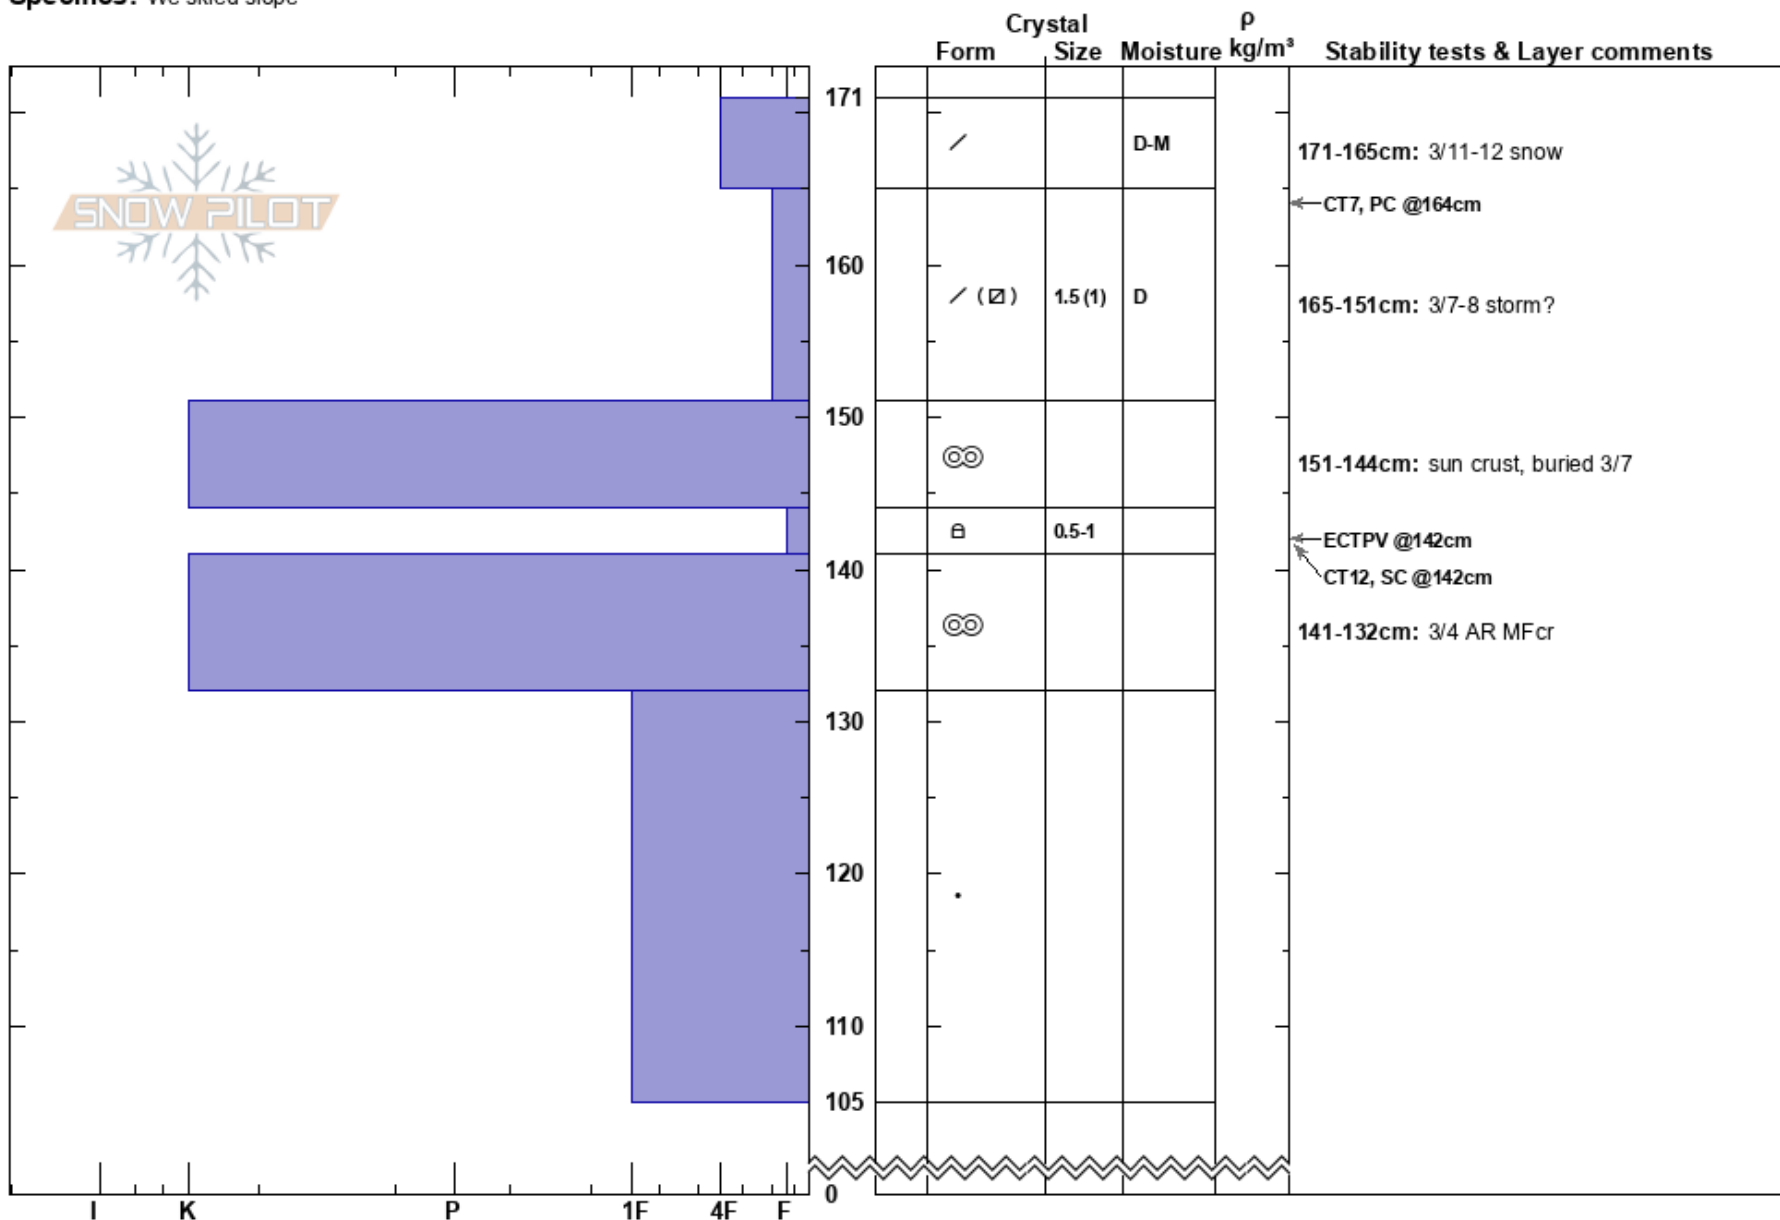

Chicken Bones N  
 Whitefish  
 MT  
**Elevation:** 6200 ft  
**Aspect:** 110°  
**Specifics:** We skied slope

blase reardon  
 03/12/2022 - 12:45pm  
**Co-ord:** 11U 698332E 5374434N  
**Slope Angle:**  
**Wind Loading:** previous

**Stability:** Very Good  
**Air Temperature:** 28°C  
**Sky Cover:** SCT  
**Precipitation:** NO  
**Wind:** SW Light Breeze

**HS:** 171  
**Layer Notes:**  
 171-165cm: 3/11-12 snow  
 165-151cm: 3/7-8 storm?  
 151-144cm: sun crust, buried 3/7  
 144-141cm: Problematic layer  
 141-132cm: 3/4 AR MFcr

**Notes:** W Megan Guinn. Don't think a person could collapse the 3.7 MFcr.