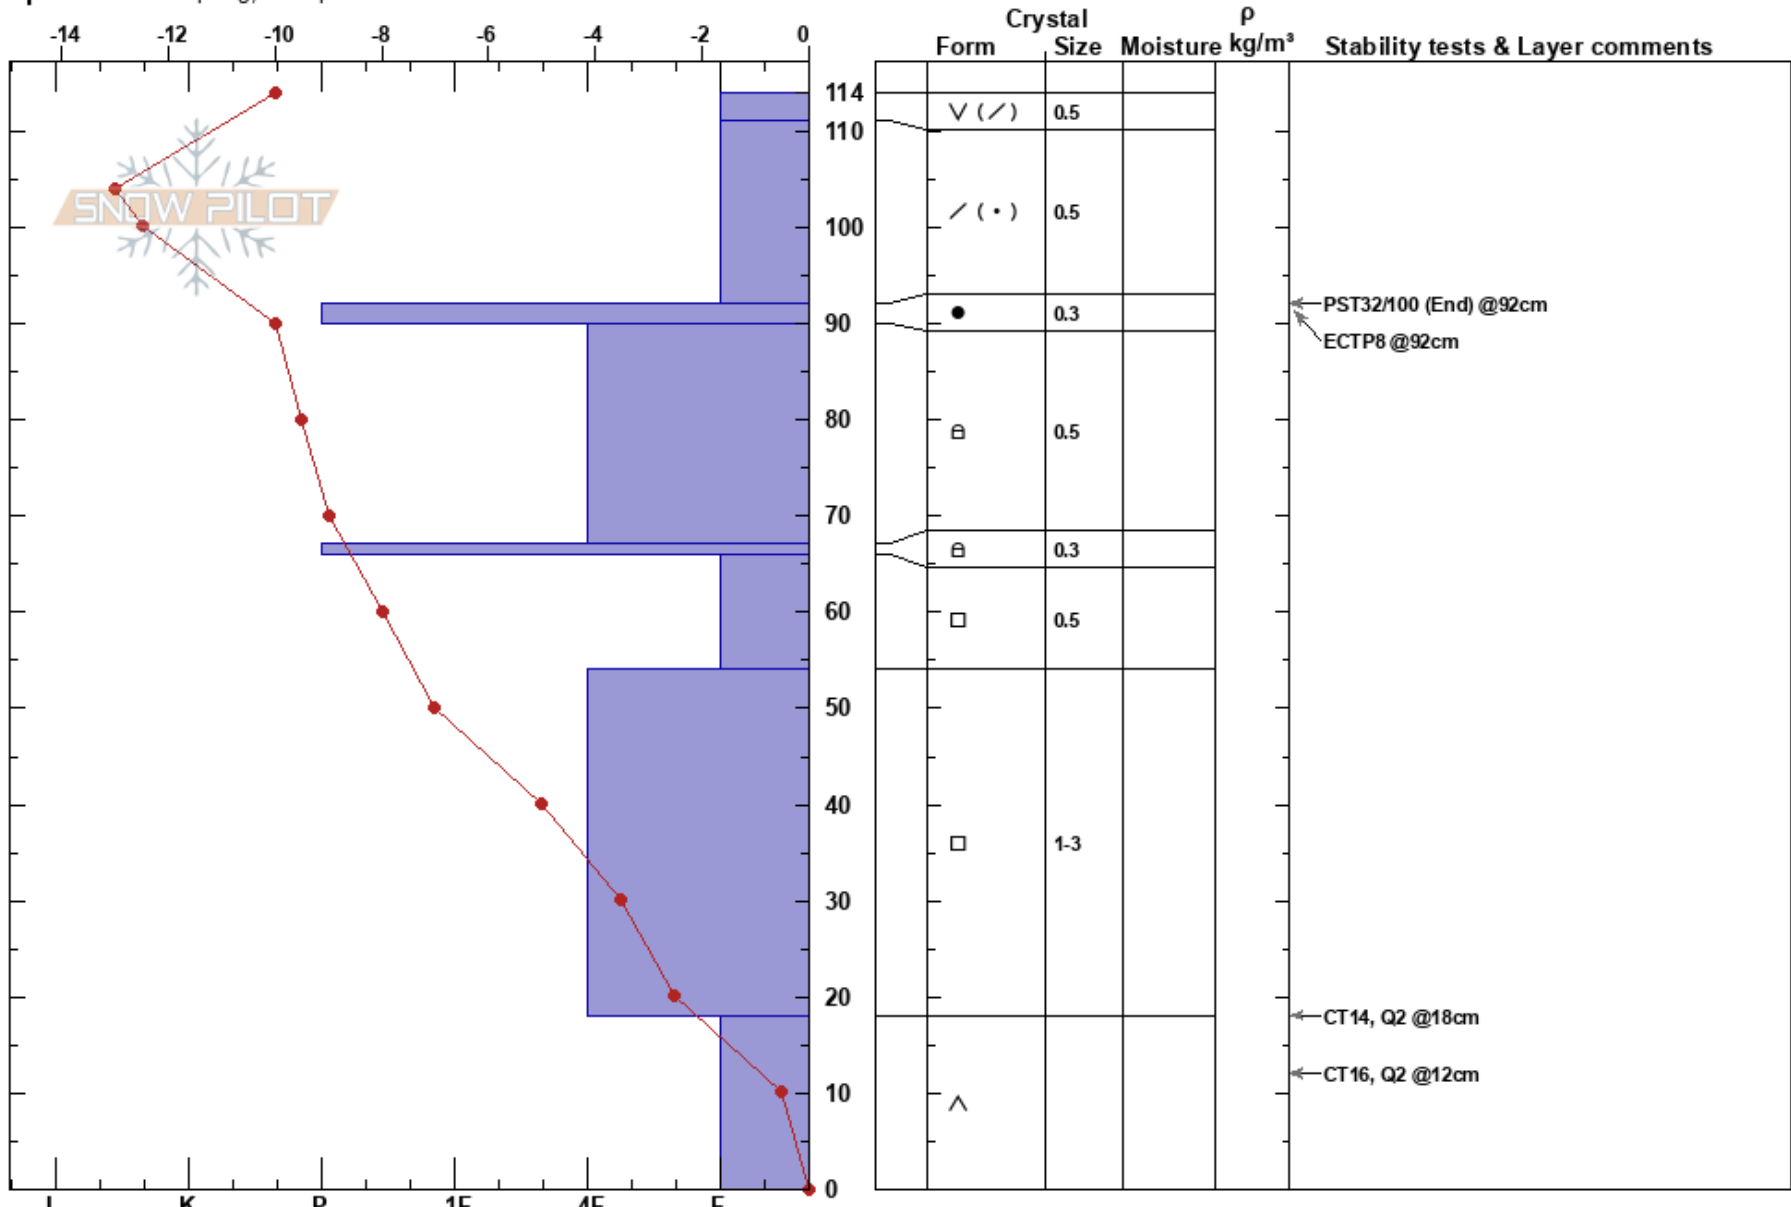

Little Ellen W slopes  
 Sawatch  
 CO  
**Elevation:** 11373 ft  
**Aspect:** 292°  
**Specifics:** Collapsing, widespread

Jesse Yelverton  
 03/12/2022 - 10:00am  
**Co-ord:** 13S 394929W 4345942N  
**Slope Angle:** 4°  
**Wind Loading:** no

**Stability:**  
**Air Temperature:** -3°C  
**Sky Cover:** FEW  
**Precipitation:** NO  
**Wind:** SW Calm

**HS:** 114  
**PF:** 50 92-90cm: Problematic layer  
**PS:** 30

Notes: