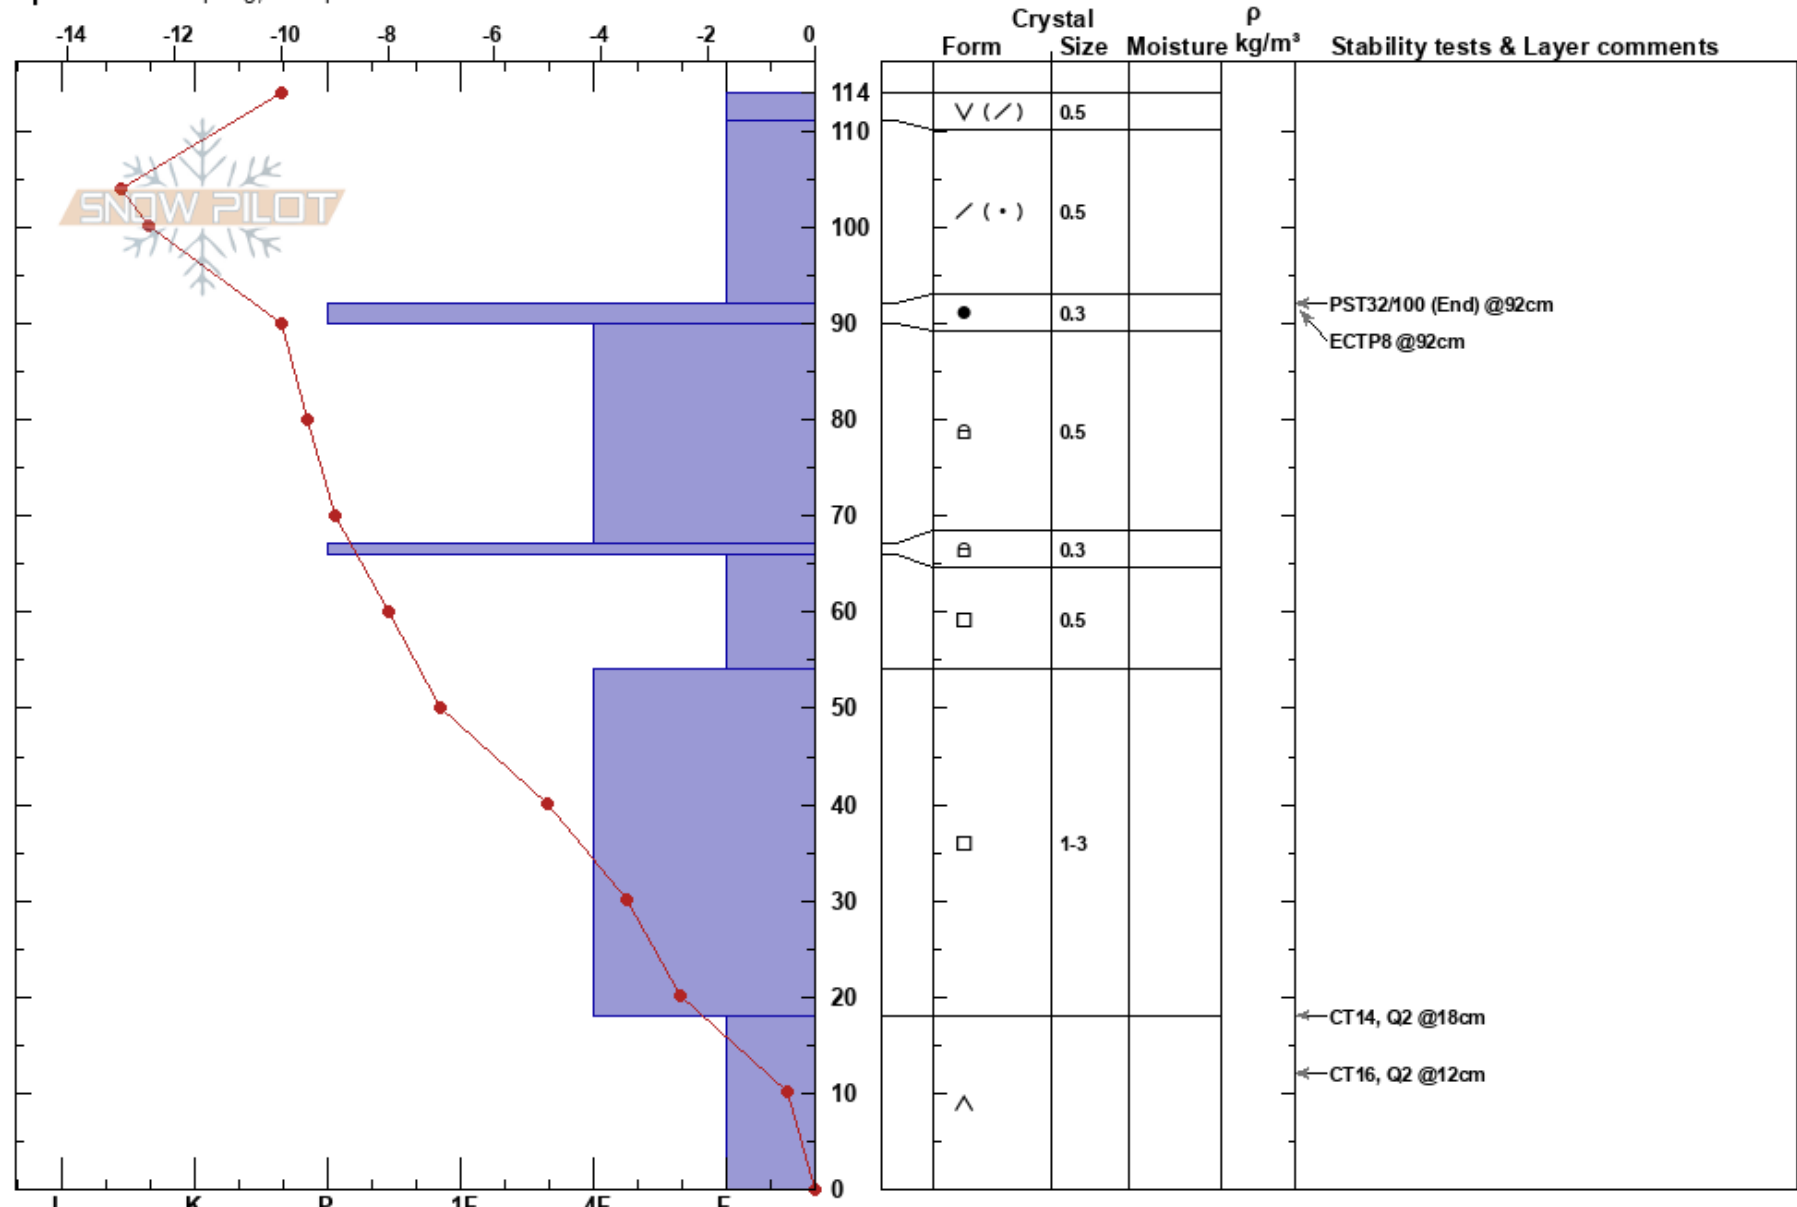

Little Ellen W slopes
 Sawatch
 CO
Elevation: 11373 ft
Aspect: 292°
Specifics: Collapsing, widespread

Jesse Yelverton
 03/12/2022 - 10:00am
Co-ord: 13S 394929W 4345942N
Slope Angle: 4°
Wind Loading: no

Stability:
Air Temperature: -3°C
Sky Cover: FEW
Precipitation: NO
Wind: SW Calm

HS: 114
PF: 50 92-90cm: Problematic layer
PS: 30

Notes: