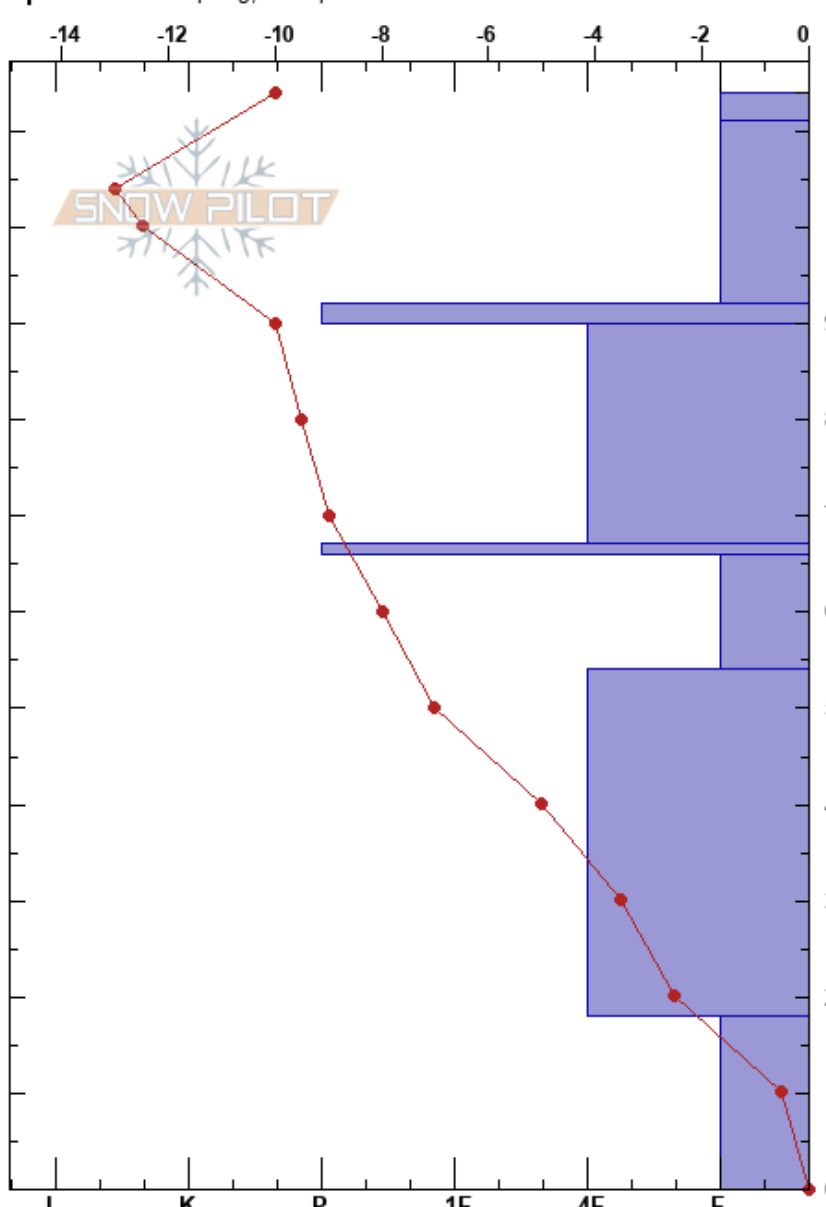

Little Ellen W slopes
 Sawatch
 CO
 Elevation: 11373 ft
 Aspect: 292°
 Specifics: Collapsing, widespread

Jesse Yelverton
 03/12/2022 - 10:00am
 Co-ord: 13S 394929W 4345942N
 Slope Angle: 4°
 Wind Loading: no

Stability: **HS: 114**
 Air Temperature: -3°C **PF: 50** 92-90cm: Problematic layer
 Sky Cover: FEW **PS: 30**
 Precipitation: NO
 Wind: SW Calm

Elevation (cm)	Crystal		Moisture	ρ kg/m ³	Stability tests & Layer comments
	Form	Size			
114					
110	V (/)	0.5			
100	/ (.)	0.5			
90	•	0.3			← PST32/100 (End) @92cm ← ECTP8 @92cm
80	⊖	0.5			
70	⊖	0.3			
60	□	0.5			
50					
40	□	1-3			
30					
20					← CT14, Q2 @18cm
10	^				← CT16, Q2 @12cm
0					