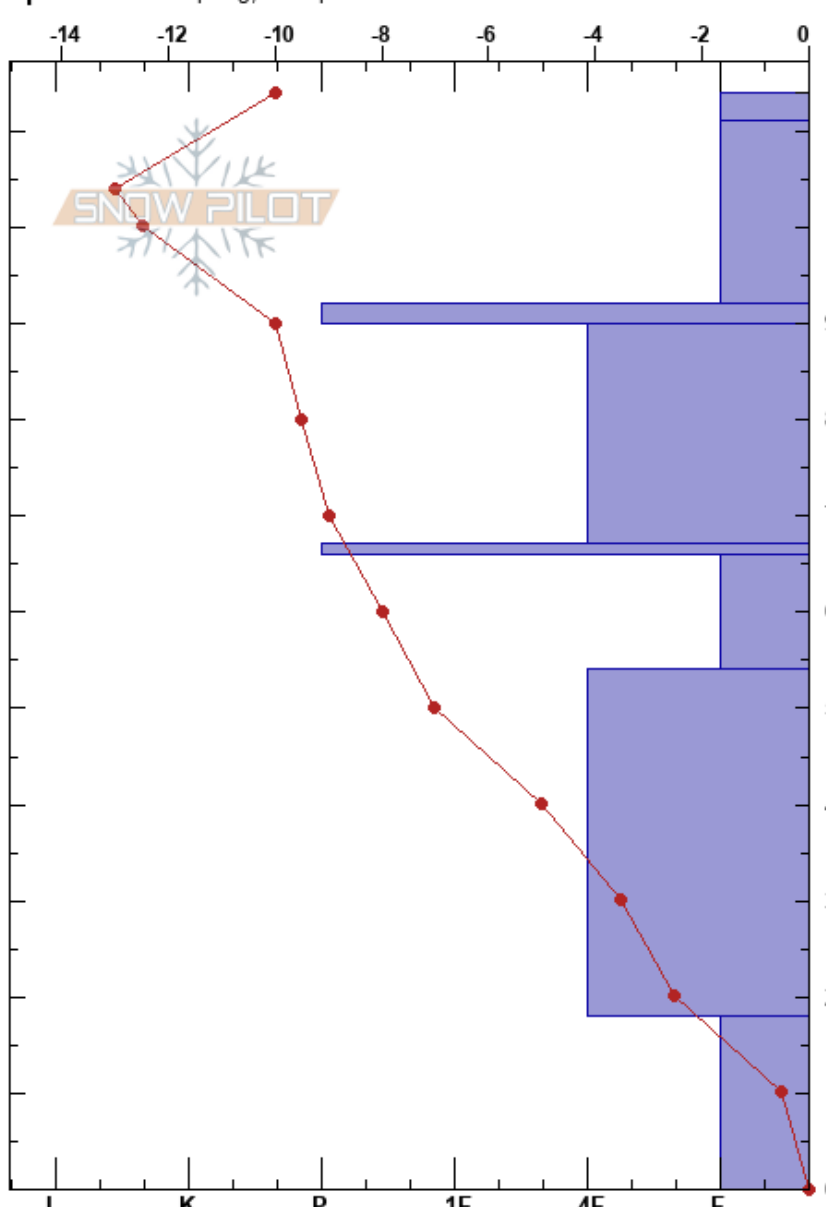

Little Ellen W slopes  
 Sawatch  
 CO  
 Elevation: 11373 ft  
 Aspect: 292°  
 Specifics: Collapsing, widespread

Jesse Yelverton  
 03/12/2022 - 10:00am  
 Co-ord: 13S 394929W 4345942N  
 Slope Angle: 4°  
 Wind Loading: no

Stability: **HS: 114**  
 Air Temperature: -3°C **PF: 50** 92-90cm: Problematic layer  
 Sky Cover: FEW **PS: 30**  
 Precipitation: NO  
 Wind: SW Calm

Elevation (cm)	Crystal		Moisture	$\rho$ kg/m <sup>3</sup>	Stability tests & Layer comments
	Form	Size			
114					
110	V ( / )	0.5			
100	/ ( . )	0.5			
90	•	0.3			← PST32/100 (End) @92cm ← ECTP8 @92cm
80	⊖	0.5			
70	⊖	0.3			
60	□	0.5			
50					
40	□	1-3			
30					
20					← CT14, Q2 @18cm
10	^				← CT16, Q2 @12cm
0					