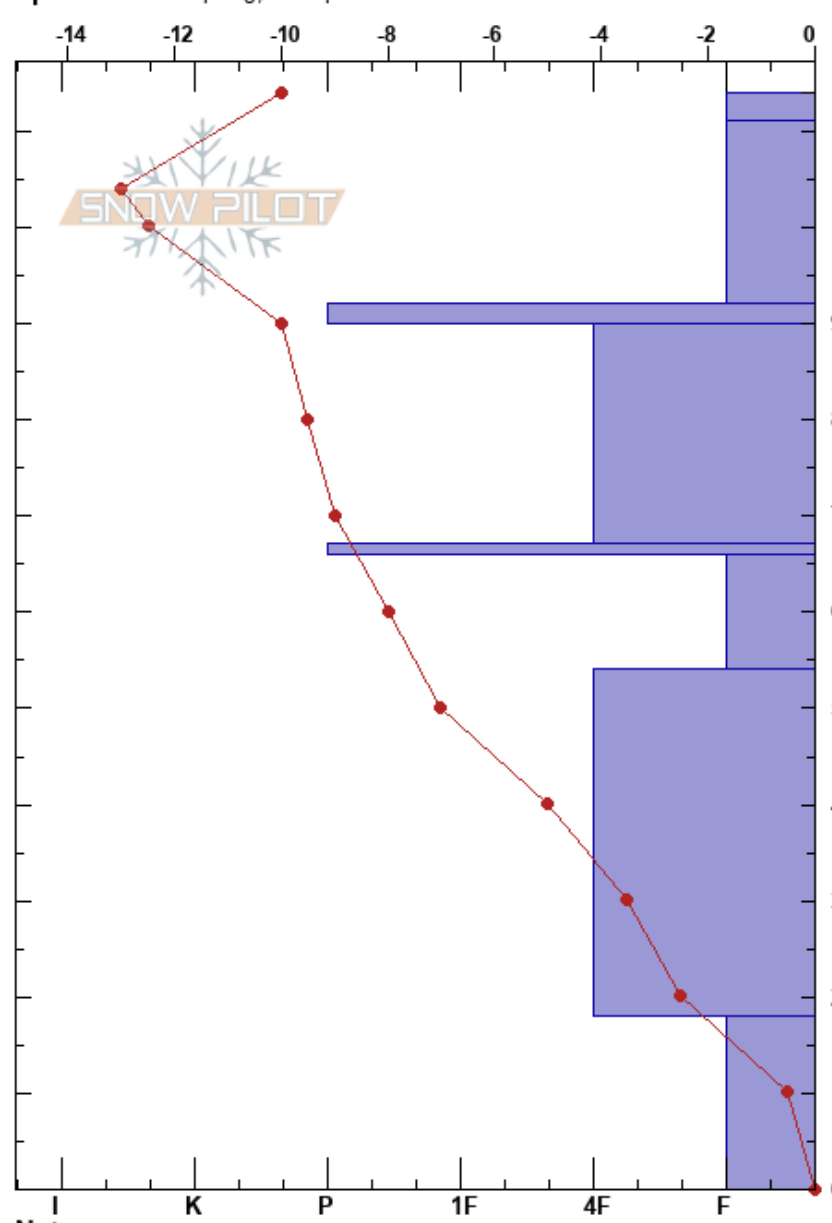

Little Ellen W slopes
 Sawatch
 CO
Elevation: 11373 ft
Aspect: 292°
Specifics: Collapsing, widespread

Jesse Yelverton
 03/12/2022 - 10:00am
Co-ord: 13S 394929W 4345942N
Slope Angle: 4°
Wind Loading: no

Stability:
Air Temperature: -3°C
Sky Cover: FEW
Precipitation: NO
Wind: SW Calm

HS: 114
PF: 50 92-90cm: Problematic layer
PS: 30

Depth (cm)	Crystal		Moisture	ρ kg/m ³	Stability tests & Layer comments
	Form	Size			
114					
110	V (/)	0.5			
100	/ (.)	0.5			
90	•	0.3			← PST32/100 (End) @92cm ← ECTP8 @92cm
80	⊖	0.5			
70	⊖	0.3			
60	□	0.5			
50					
40	□	1-3			
30					
20					← CT14, Q2 @18cm
10	^				← CT16, Q2 @12cm
0					