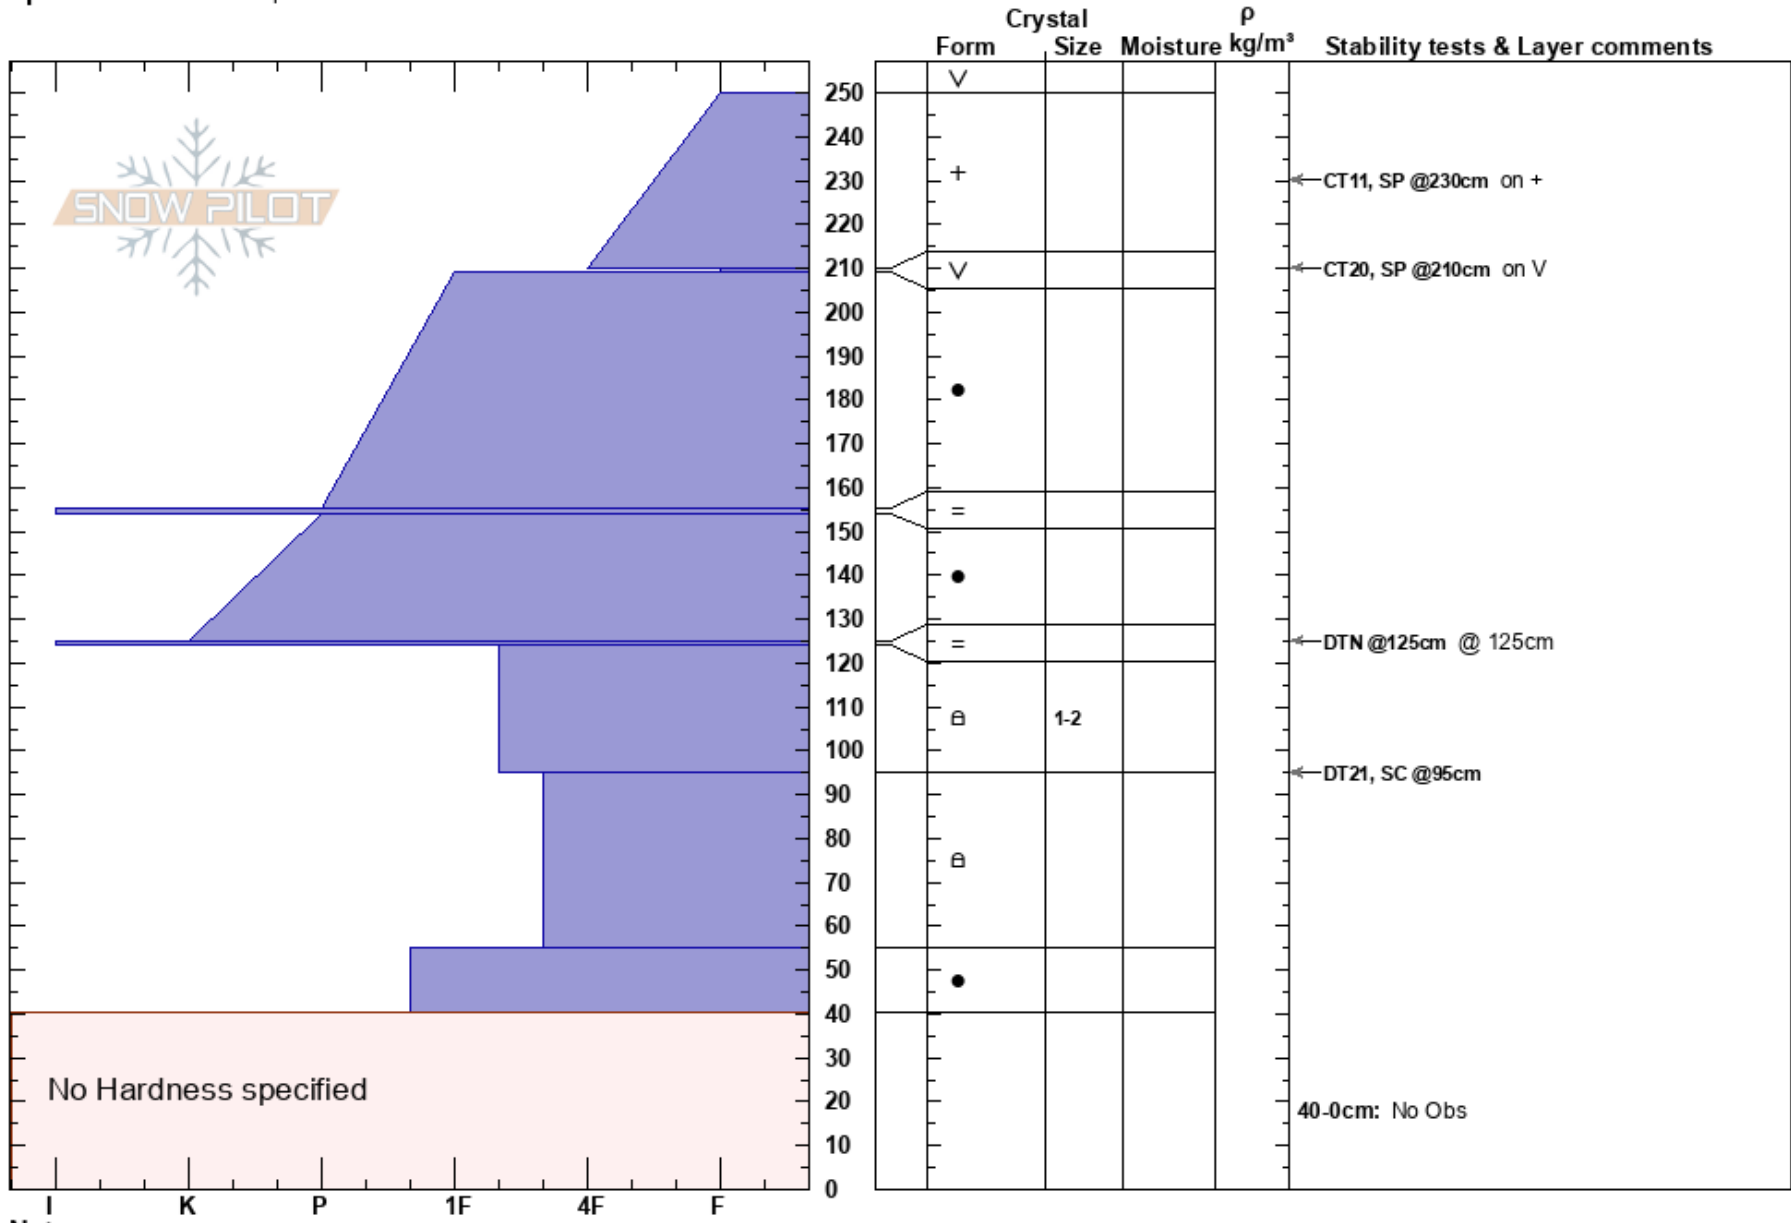

TPX Reset Day  
 Chugach Range  
 AK  
 Elevation: 1533 m  
 Aspect: E  
 Specifics: We skied slope

Tom Willmott  
 03/13/2022 - 9:30am  
 Co-ord: 61.54394S, -148.37146E  
 Slope Angle: 20°  
 Wind Loading:

Stability: **HS:250**  
 Air Temperature: -8°C **PF: 40**  
 Sky Cover: FEW **PS: 20**  
 Precipitation: NO  
 Wind: Calm  
 125-124cm: Problematic layer  
 40-0cm: No Obs

Notes: