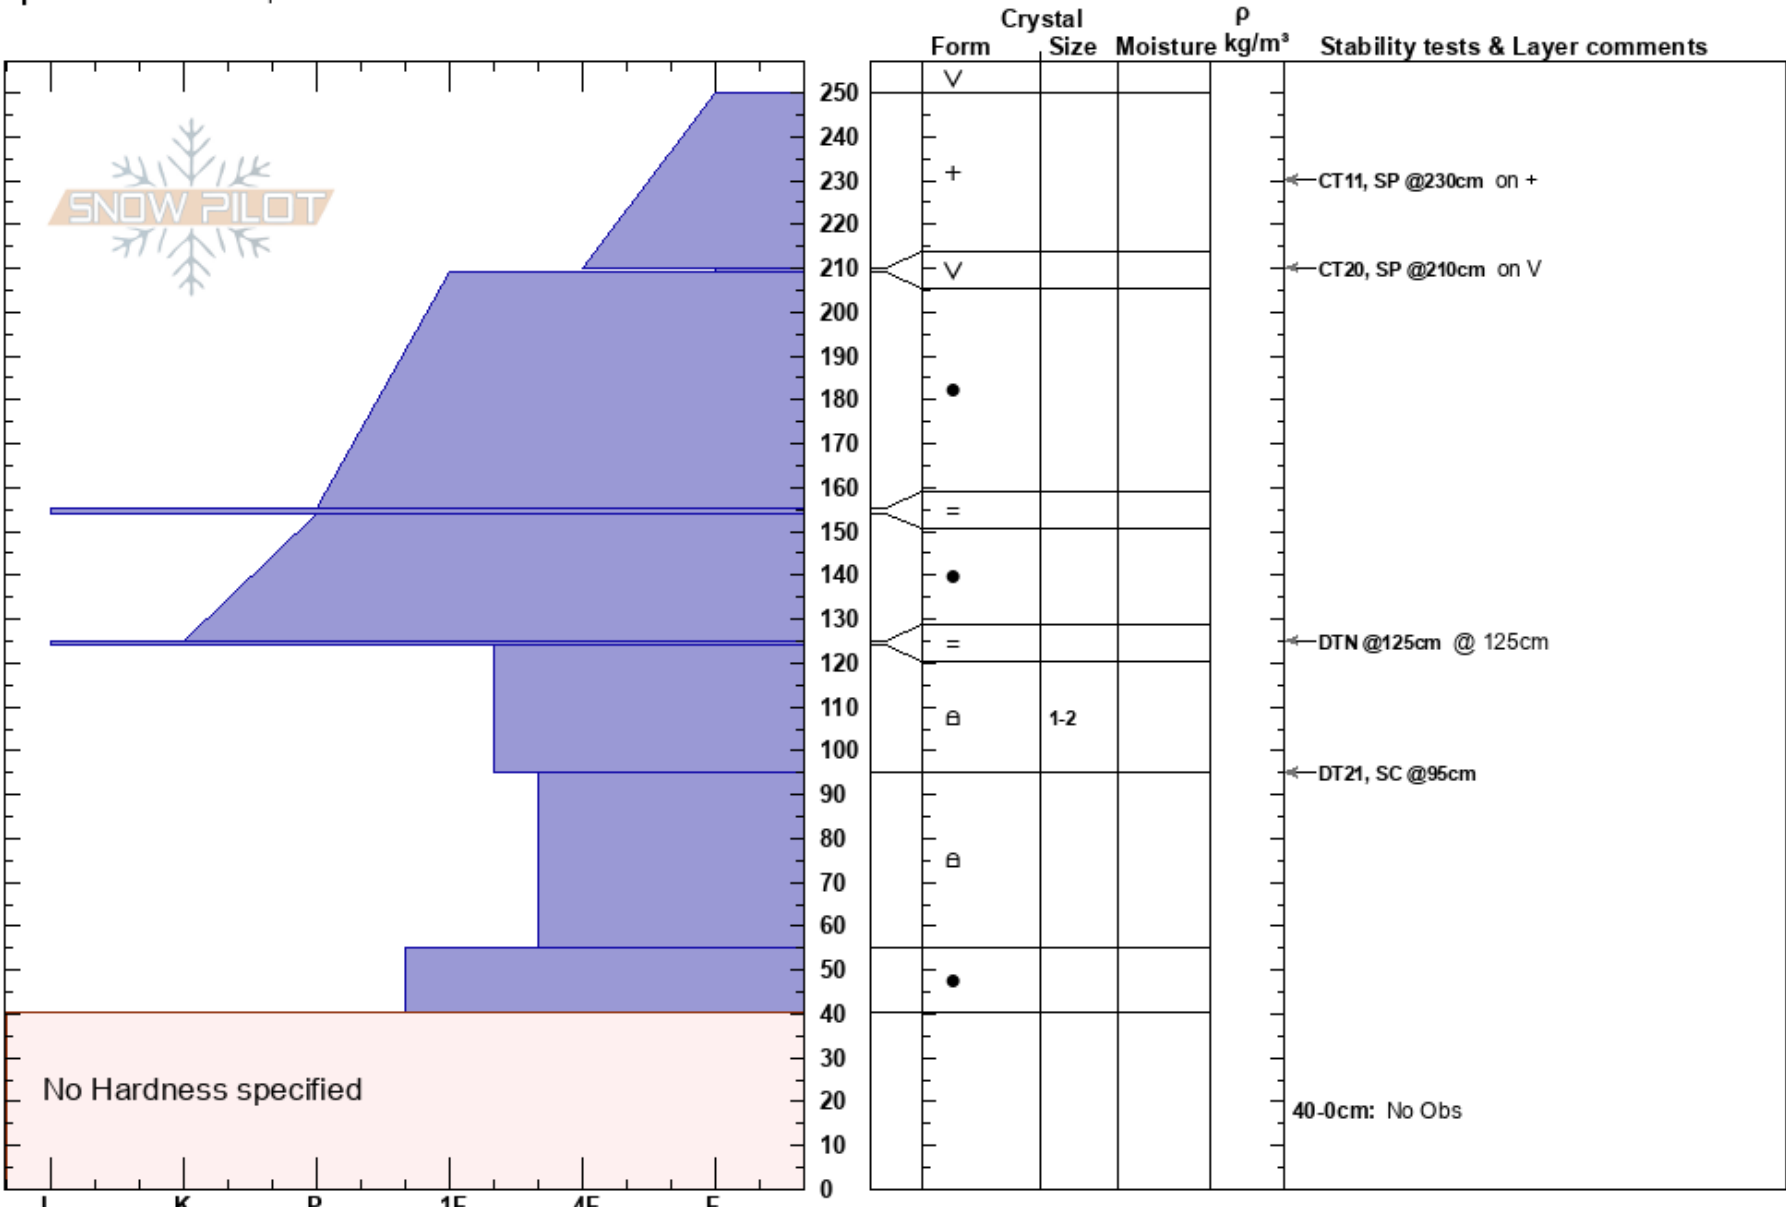

TPX Reset Day
 Chugach Range
 AK
 Elevation: 1533 m
 Aspect: E
 Specifics: We skied slope

Tom Willmott
 03/13/2022 - 9:30am
 Co-ord: 61.54394S, -148.37146E
 Slope Angle: 20°
 Wind Loading:

Stability: **HS:250**
 Air Temperature: -8°C **PF: 40** 125-124cm: Problematic layer
 Sky Cover: FEW **PS: 20** 40-0cm: No Obs
 Precipitation: NO
 Wind: Calm