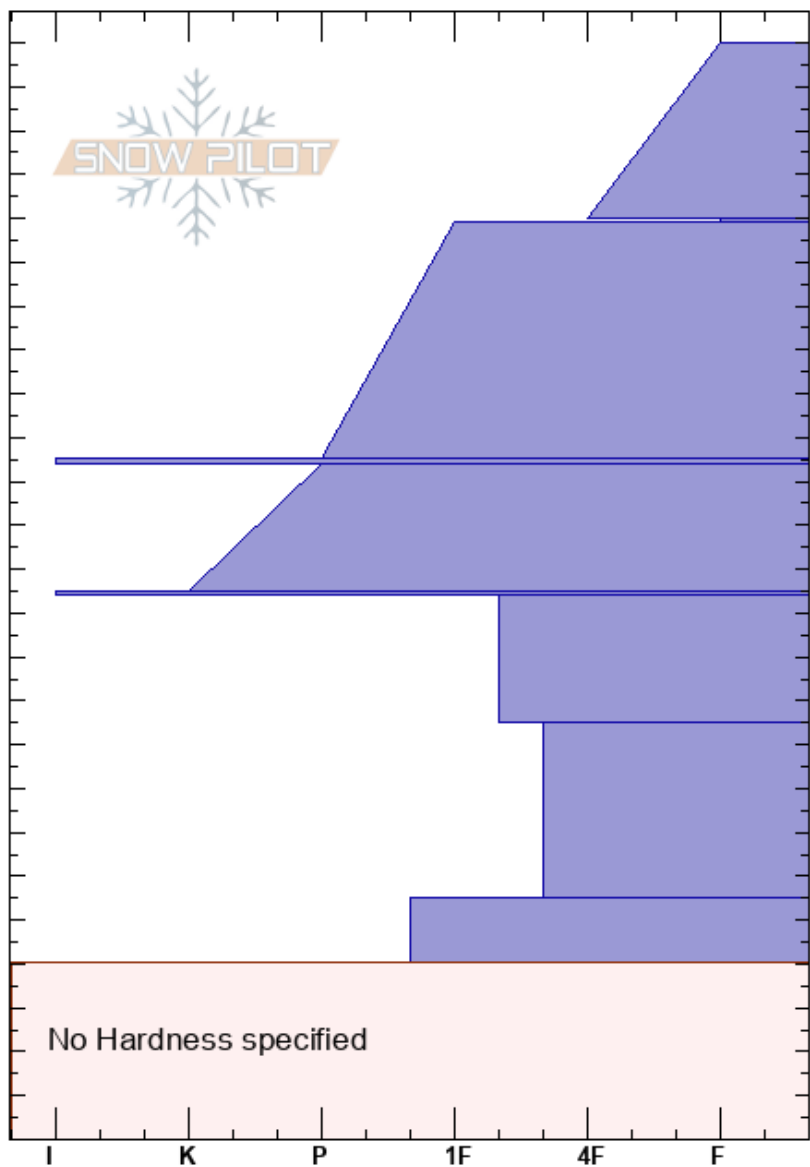

TPX Reset Day
 Chugach Range
 AK
 Elevation: 1533 m
 Aspect: E
 Specifics: We skied slope

Tom Willmott
 03/13/2022 - 9:30am
 Co-ord: 61.54394S, -148.37146E
 Slope Angle: 20°
 Wind Loading:

Stability: **HS:250**
 Air Temperature: -8°C **PF: 40** 125-124cm: Problematic layer
 Sky Cover: FEW **PS: 20** 40-0cm: No Obs
 Precipitation: NO
 Wind: Calm

Height (cm)	Crystal		Moisture	ρ kg/m ³	Stability tests & Layer comments
	Form	Size			
250	V				
230	+				← CT11, SP @230cm on +
210	V				← CT20, SP @210cm on V
180	•				
155	=				
140	•				
125	=				← DTN @125cm @ 125cm
110	⊖	1-2			
95	⊖				← DT21, SC @95cm
70	⊖				
50	•				
40-0					40-0cm: No Obs